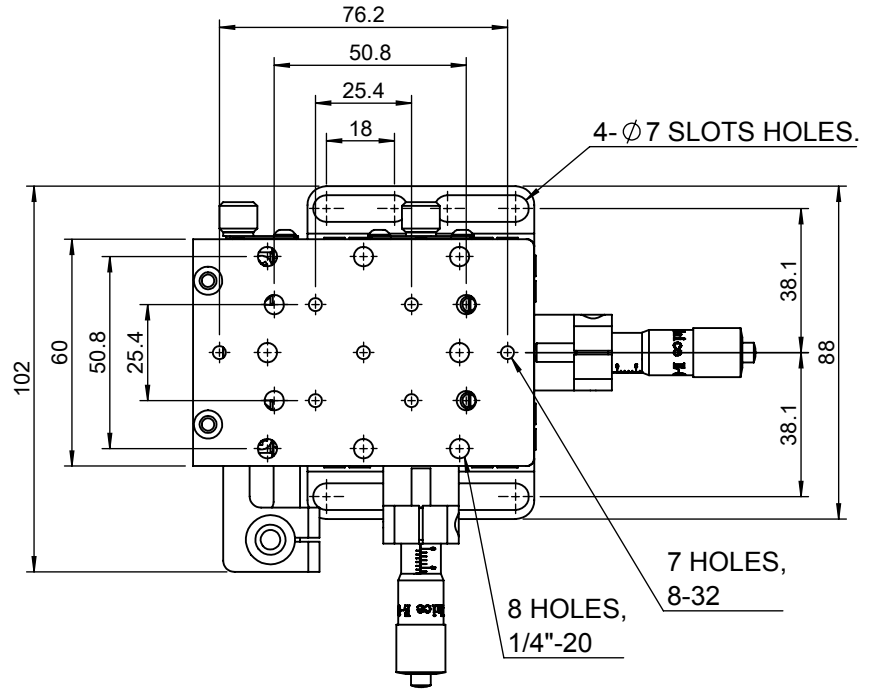

 Unice E-O Services Inc. No.5, Andong Rd., Chung Li District, Taoyuan City 32063, Taiwan, R.O.C.			TITLE:	
			06FAS-3R	
			DWG. NO.	06FAS-3R
			MATERIAL:	
			N/A	
DRAWN	Sky	2018/5/31	SCALE:	1:2
ENG APPR.	Johnny	2018/5/31	REV	0