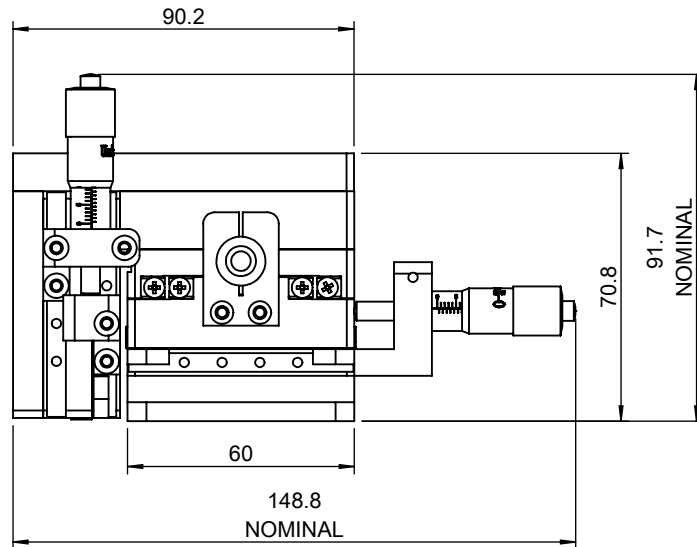

 Unice E-O Services Inc. No.5, Andong Rd., Chung Li District, Taoyuan City 32063, Taiwan, R.O.C.			TITLE:	
			06FAS-3R	
			DWG. NO.	06FAS-3R
			MATERIAL:	
			N/A	
DRAWN	Sky	2018/5/31	SCALE:	1:2
ENG APPR.	Johnny	2018/5/31	REV	0