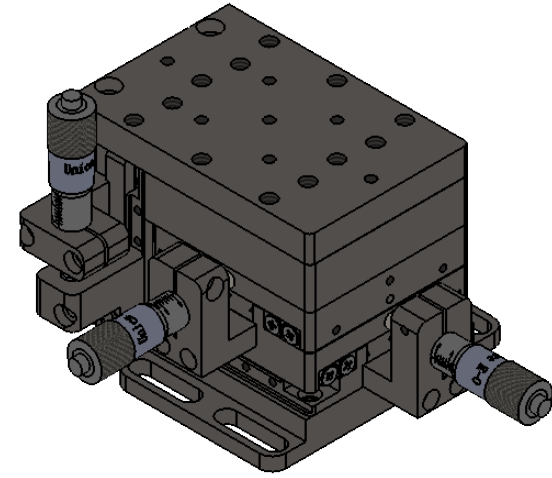

 Unice E-O Services Inc. No.5, Andong Rd., Chung Li District, Taoyuan City 32063, Taiwan, R.O.C.			TITLE:	
			06FAS-3R	
			DWG. NO.	06FAS-3R
			MATERIAL:	
			N/A	
DRAWN	Sky	2018/5/31	SCALE:	1:2
ENG APPR.	Johnny	2018/5/31	REV	0