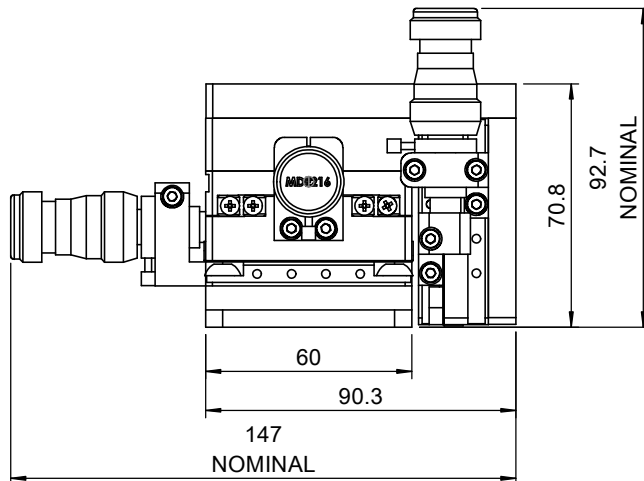

 Unice E-O Services Inc. No.5, Andong Rd., Chung Li District, Taoyuan City 32063, Taiwan, R.O.C.			TITLE:	
			06FAS-3LNM	
			DWG. NO.	06FAS-3LNM
			MATERIAL:	N/A
DRAWN	Yuhan	2014/07/29	SCALE:	1:2.2
ENG APPR.	Johnny	2014/07/29	REV	0