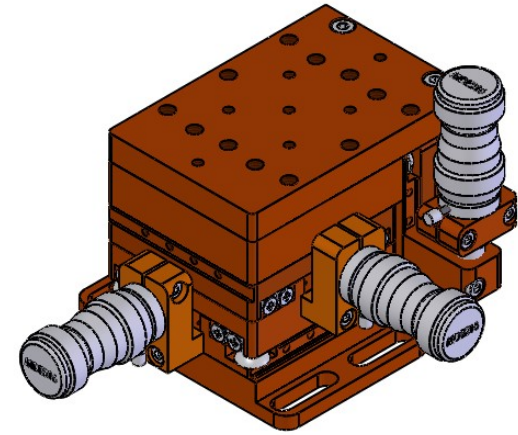

 Unice E-O Services Inc. No.5, Andong Rd., Chung Li District, Taoyuan City 32063, Taiwan, R.O.C.			TITLE:	
			06FAS-3LNM	
			DWG. NO.	06FAS-3LNM
			MATERIAL:	N/A
DRAWN	Yuhan	2014/07/29	SCALE:	1:2.2
ENG APPR.	Johnny	2014/07/29	REV	0