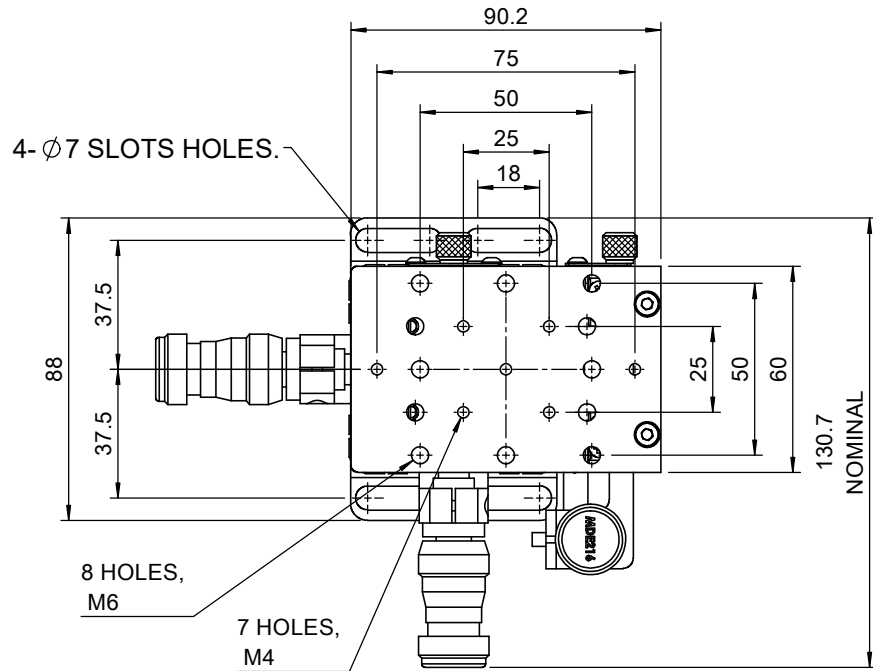

 Unice E-O Services Inc. No.5, Andong Rd., Chung Li District, Taoyuan City 32063, Taiwan, R.O.C.			TITLE:	
			06FAS-3LNM	
			DWG. NO.	06FAS-3LNM
			MATERIAL:	N/A
DRAWN	Yuhan	2014/07/29	SCALE:	1:2.2
ENG APPR.	Johnny	2014/07/29	REV	0