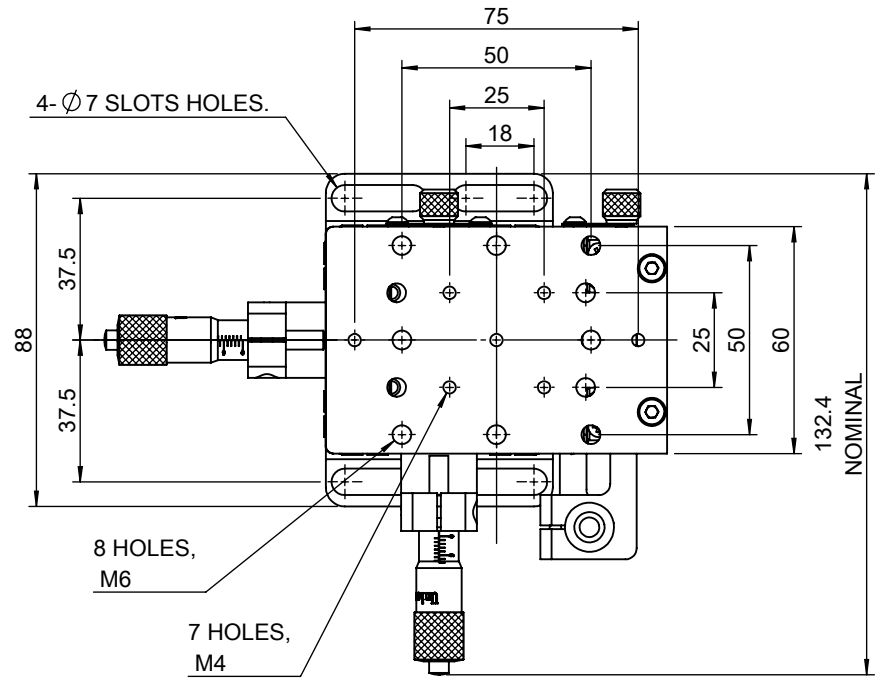

UNIT:m/m

 Unice E-O Services Inc. No.5, Andong Rd., Chung Li District, Taoyuan City 32063, Taiwan, R.O.C.			TITLE:	
			06FAS-3LM	
			DWG. NO.	06FAS-3LM
			MATERIAL:	N/A
DRAWN	Sky	2018/6/1	SCALE:	1:2
ENG APPR.	Johnny	2018/6/1	REV	0