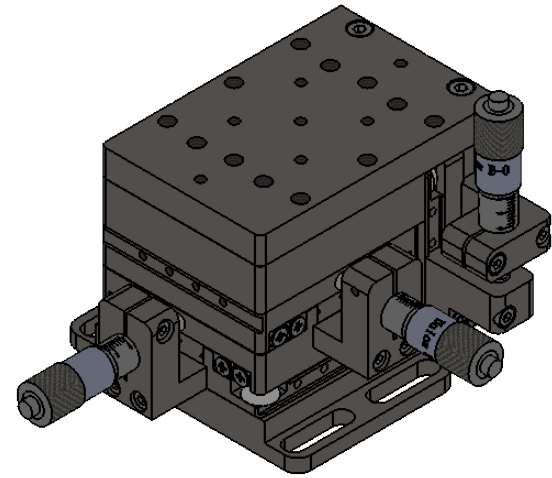

UNIT:m/m

 Unice E-O Services Inc. No.5, Andong Rd., Chung Li District, Taoyuan City 32063, Taiwan, R.O.C.			TITLE:	
			06FAS-3LM	
			DWG. NO.	06FAS-3LM
			MATERIAL:	N/A
DRAWN	Sky	2018/6/1	SCALE:	1:2
ENG APPR.	Johnny	2018/6/1	REV	0