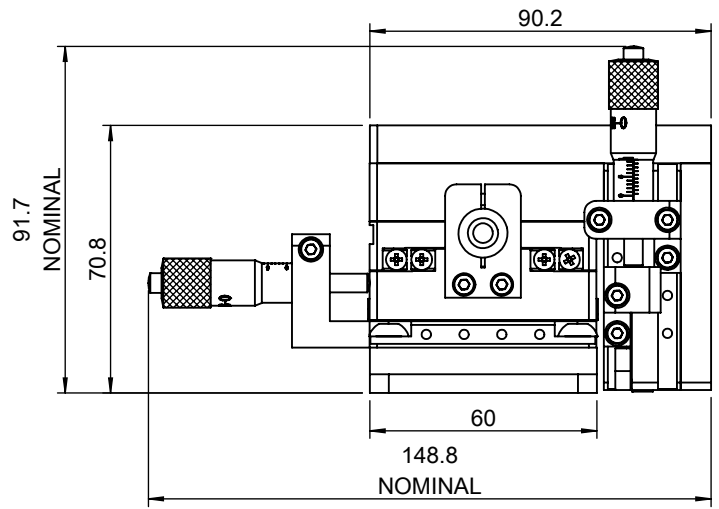

UNIT:m/m

 Unice E-O Services Inc. No.5, Andong Rd., Chung Li District, Taoyuan City 32063, Taiwan, R.O.C.			TITLE:	
			06FAS-3LM	
			DWG. NO.	06FAS-3LM
			MATERIAL:	N/A
DRAWN	Sky	2018/6/1	SCALE:	1:2
ENG APPR.	Johnny	2018/6/1	REV	0