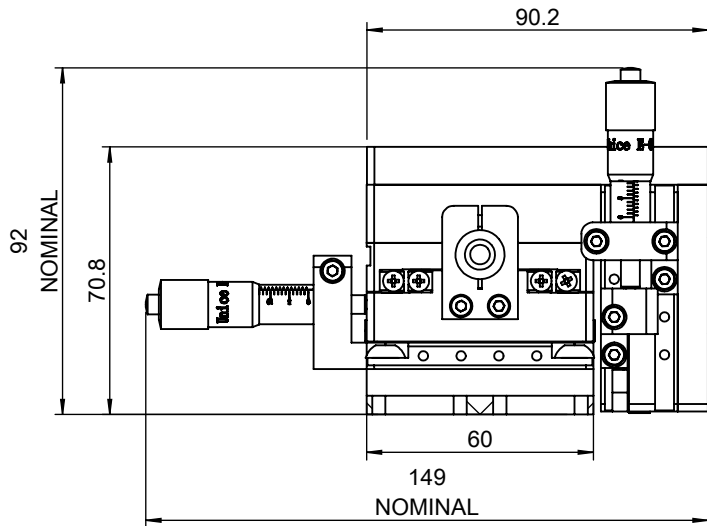

 Unice E-O Services Inc. No.5, Andong Rd., Chung Li District, Taoyuan City 32063, Taiwan, R.O.C.			TITLE:	
			06FAS-3L	
			DWG. NO.	06FAS-3L
			MATERIAL:	
			N/A	
DRAWN	John	2021/7/27	SCALE:	1:2
ENG APPR.	Johnny	2021/7/27	REV	0