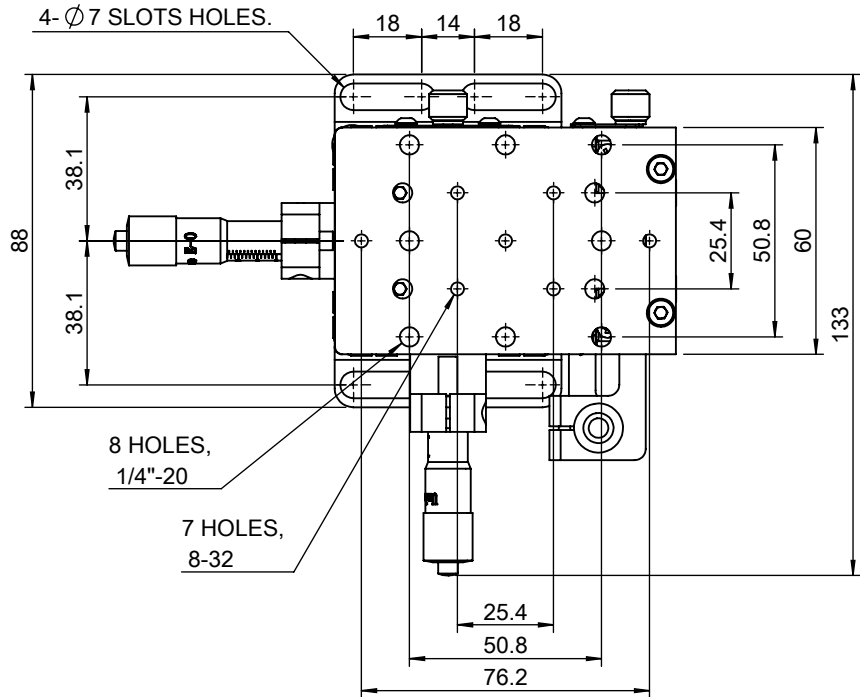

 Unice E-O Services Inc. No.5, Andong Rd., Chung Li District, Taoyuan City 32063, Taiwan, R.O.C.			TITLE:	
			06FAS-3L	
			DWG. NO.	06FAS-3L
			MATERIAL:	
			N/A	
DRAWN	John	2021/7/27	SCALE:	1:2
ENG APPR.	Johnny	2021/7/27	REV	0