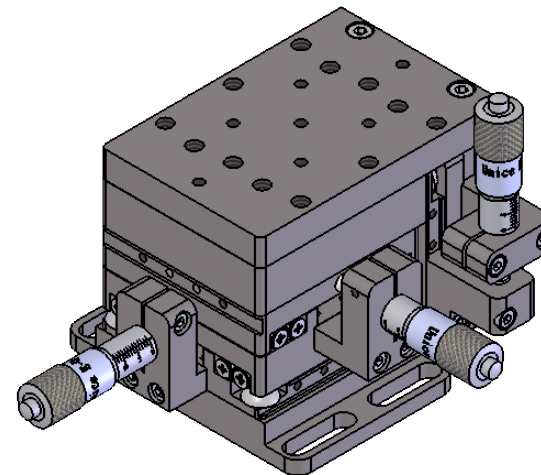

 Unice E-O Services Inc. No.5, Andong Rd., Chung Li District, Taoyuan City 32063, Taiwan, R.O.C.			TITLE:	
			06FAS-3L	
			DWG. NO.	06FAS-3L
			MATERIAL:	
			N/A	
DRAWN	John	2021/7/27	SCALE:	1:2
ENG APPR.	Johnny	2021/7/27	REV	0