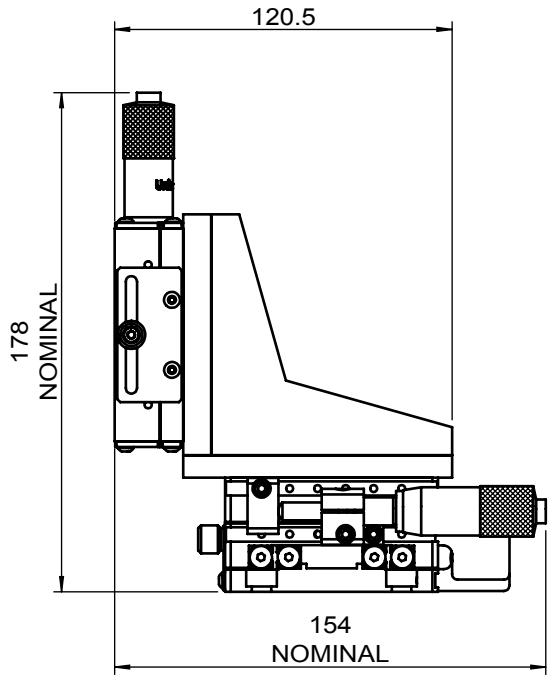

 Unice E-O Services Inc. No.5, Andong Rd., Chung Li District, Taoyuan City 32063, Taiwan, R.O.C.			TITLE:	
			06DTS-3M	
			DWG. NO.	06DTS-3M
			MATERIAL:	N/A
DRAWN	Sky	2017/11/20	SCALE:	1:2.7
ENG APPR.	Johnny	2017/11/20	REV	0