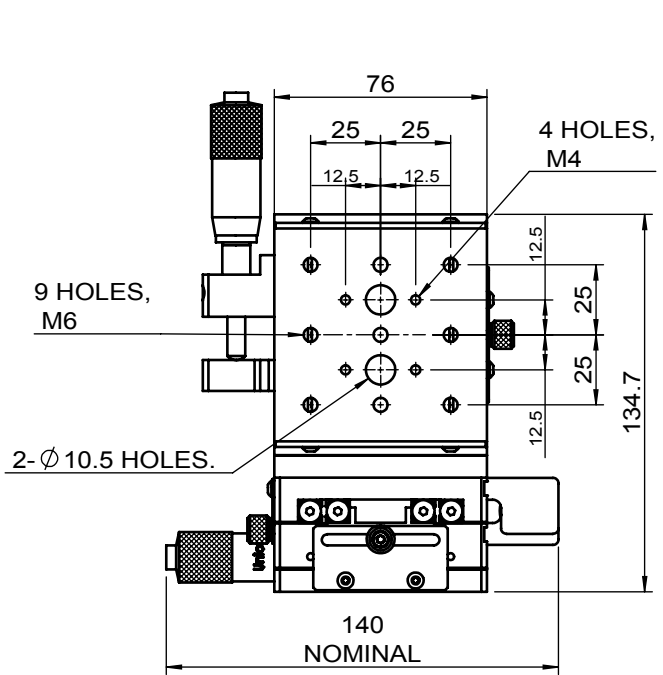

 Unice E-O Services Inc. No.5, Andong Rd., Chung Li District, Taoyuan City 32063, Taiwan, R.O.C.			TITLE:	
			06DTS-3M	
			DWG. NO.	06DTS-3M
			MATERIAL:	N/A
DRAWN	Sky	2017/11/20	SCALE:	1:2.7
ENG APPR.	Johnny	2017/11/20	REV	0