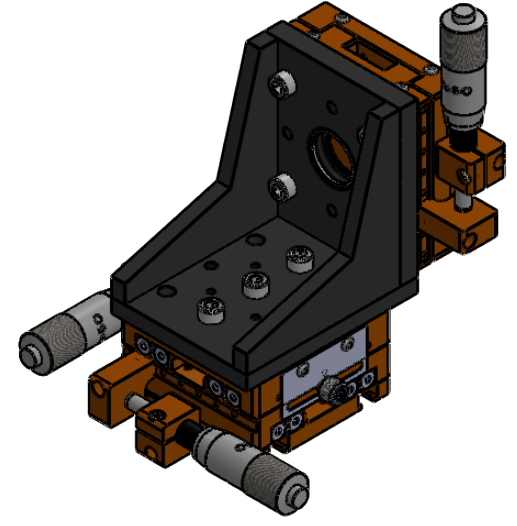

 Unice E-O Services Inc. No.5, Andong Rd., Chung Li District, Taoyuan City 32063, Taiwan, R.O.C.			TITLE:	
			06DTS-3M	
			DWG. NO.	06DTS-3M
			MATERIAL:	N/A
DRAWN	Sky	2017/11/20	SCALE:	1:2.7
ENG APPR.	Johnny	2017/11/20	REV	0