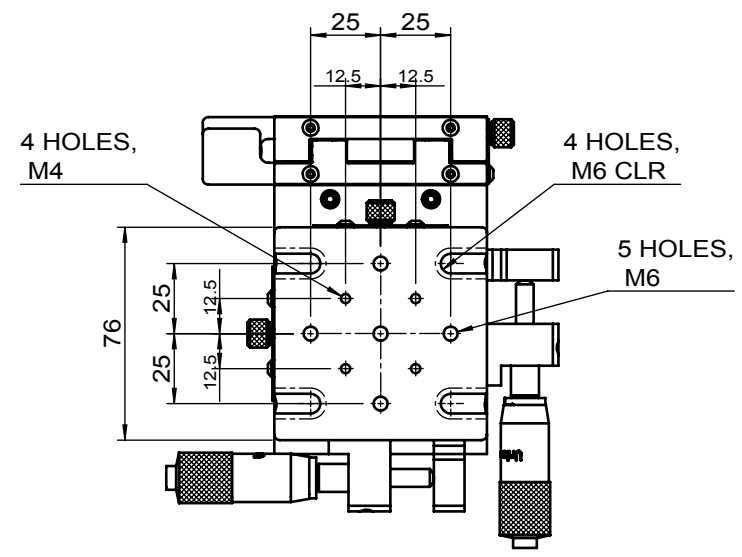

 Unice E-O Services Inc. No.5, Andong Rd., Chung Li District, Taoyuan City 32063, Taiwan, R.O.C.			TITLE:	
			06DTS-3M	
			DWG. NO.	06DTS-3M
			MATERIAL:	N/A
DRAWN	Sky	2017/11/20	SCALE:	1:2.7
ENG APPR.	Johnny	2017/11/20	REV	0