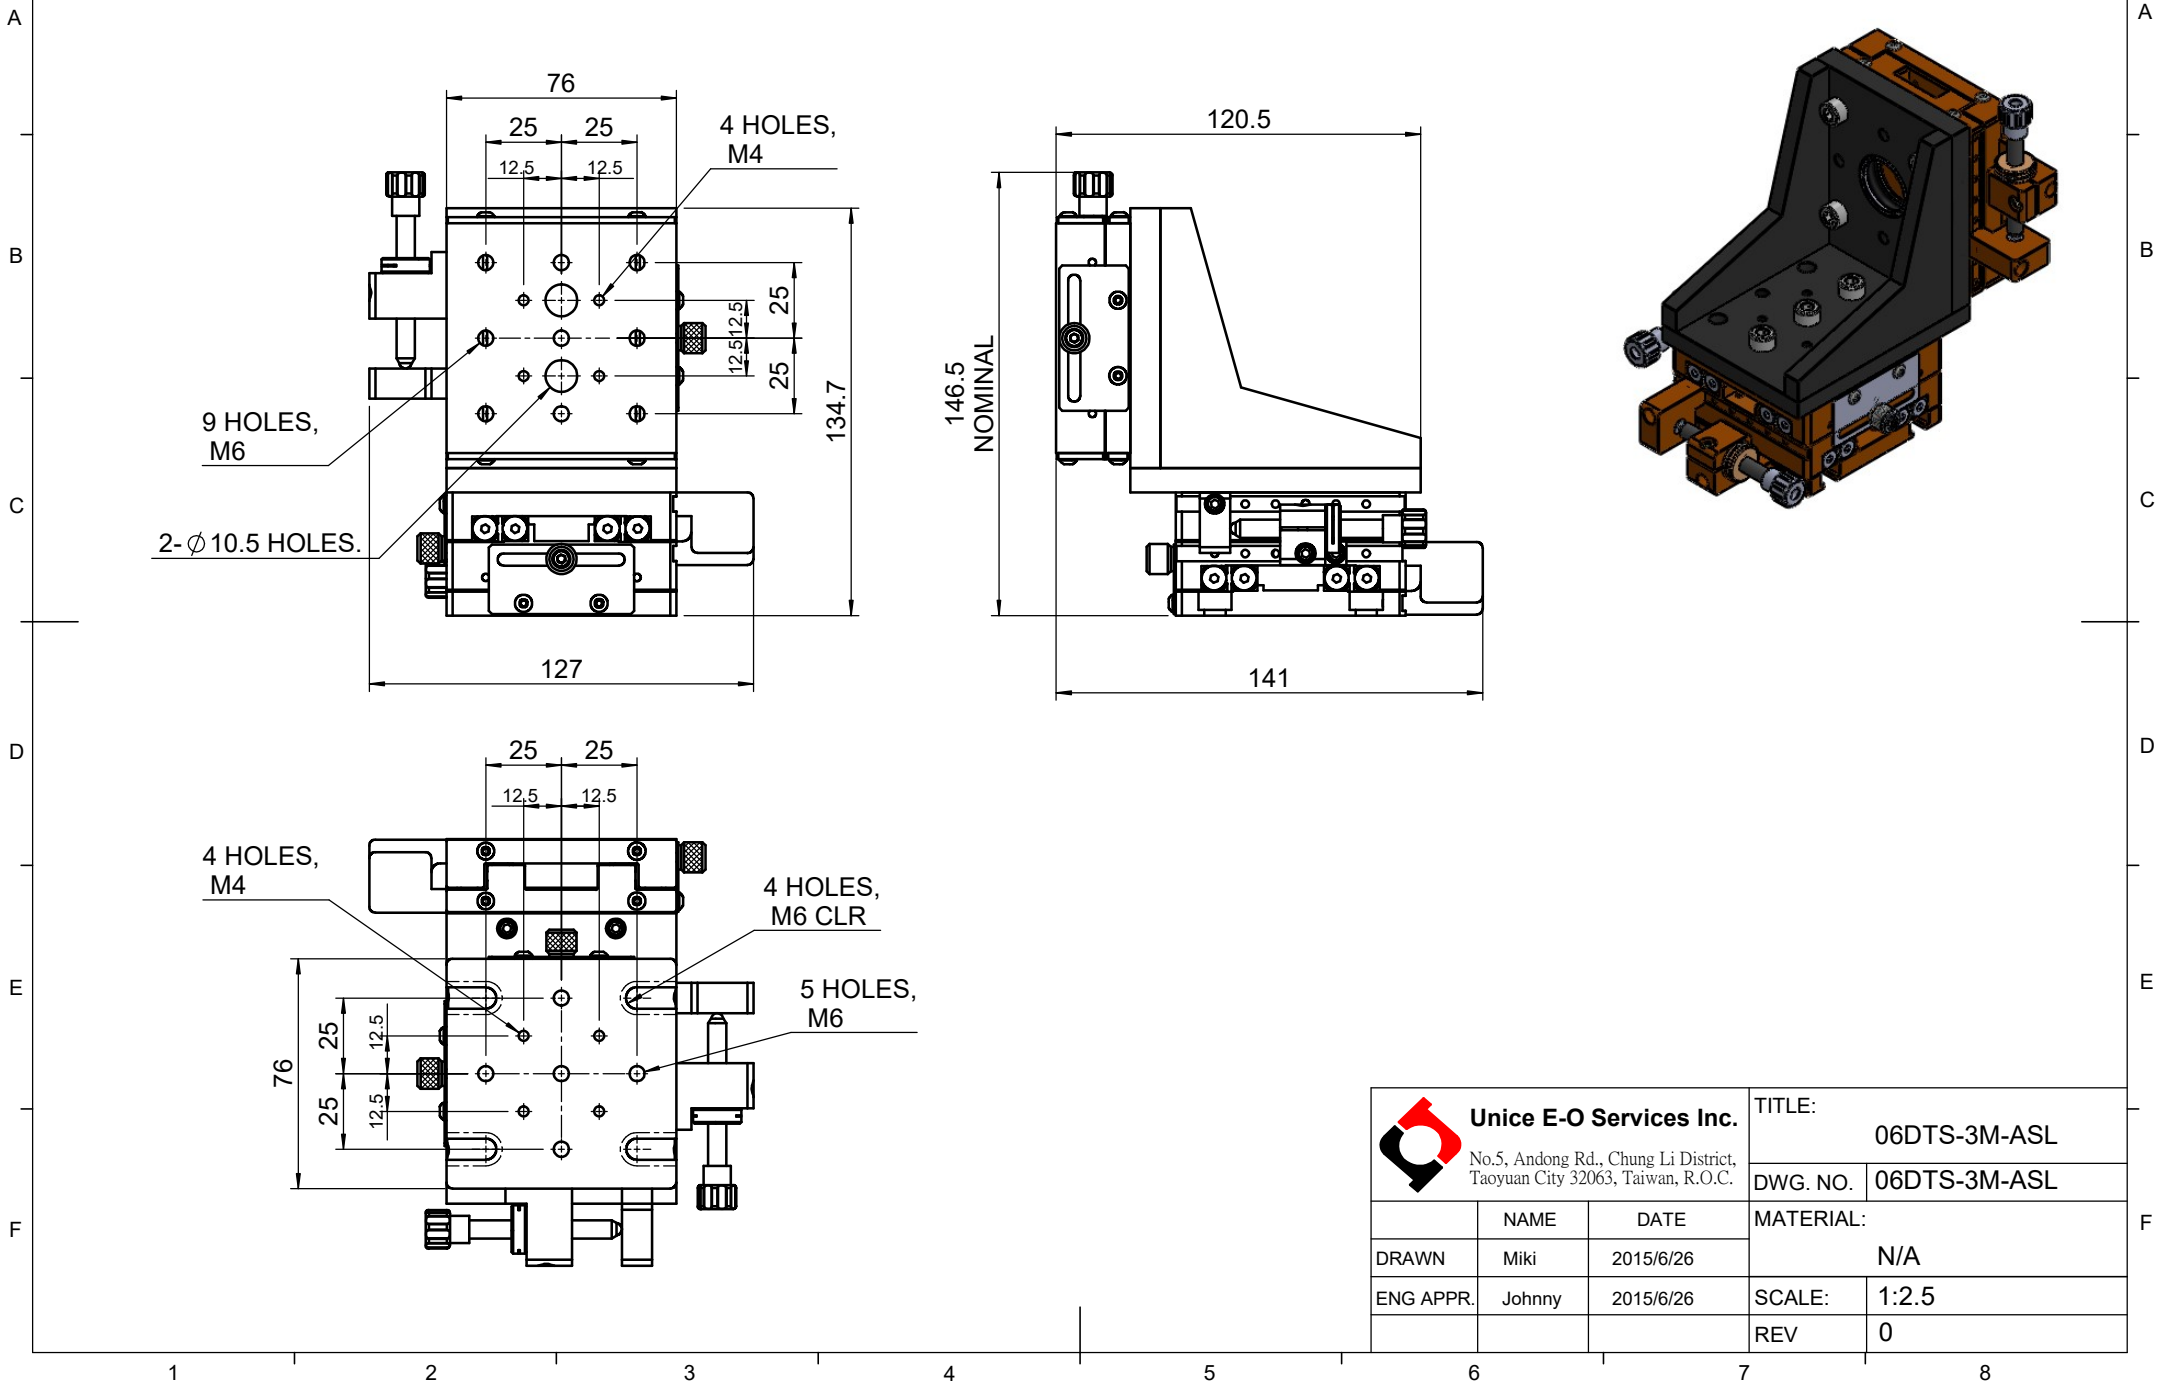

 Unice E-O Services Inc. No.5, Andong Rd., Chung Li District, Taoyuan City 32063, Taiwan, R.O.C.			TITLE: 06DTS-3M-ASL	
			DWG. NO.	06DTS-3M-ASL
DRAWN			MATERIAL: N/A	
ENG APPR.			SCALE: 1:2.5	
			REV 0	