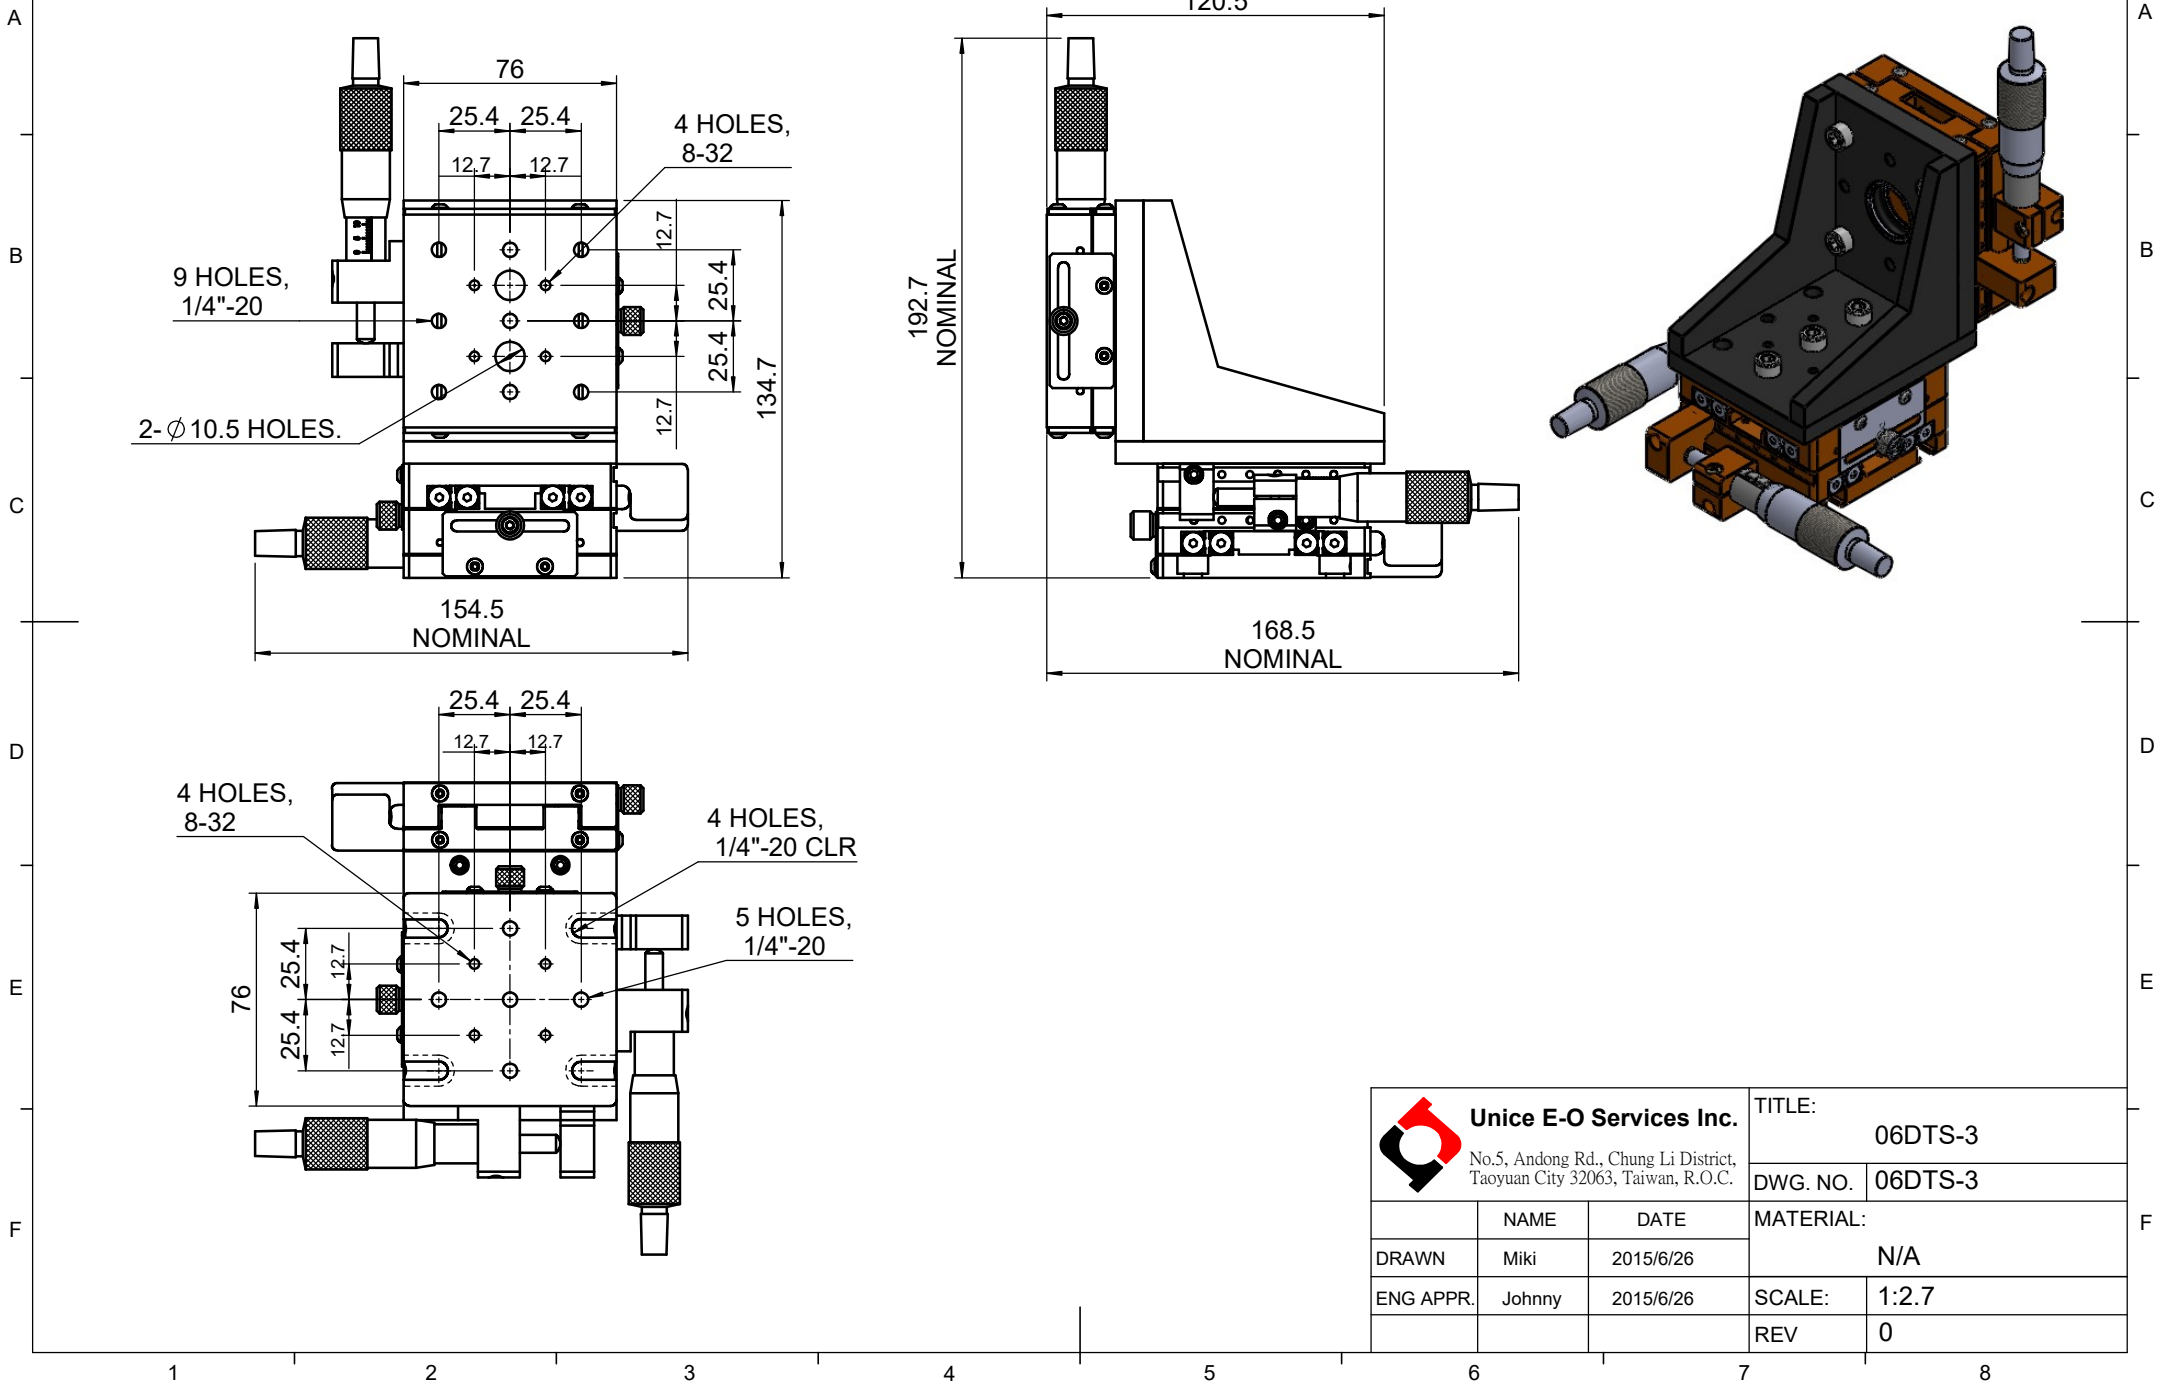

 Unice E-O Services Inc. No.5, Andong Rd., Chung Li District, Taoyuan City 32063, Taiwan, R.O.C.			TITLE: 06DTS-3	
			DWG. NO.	06DTS-3
			MATERIAL: N/A	
DRAWN	Miki	2015/6/26	SCALE: 1:2.7	
ENG APPR.	Johnny	2015/6/26	REV	0