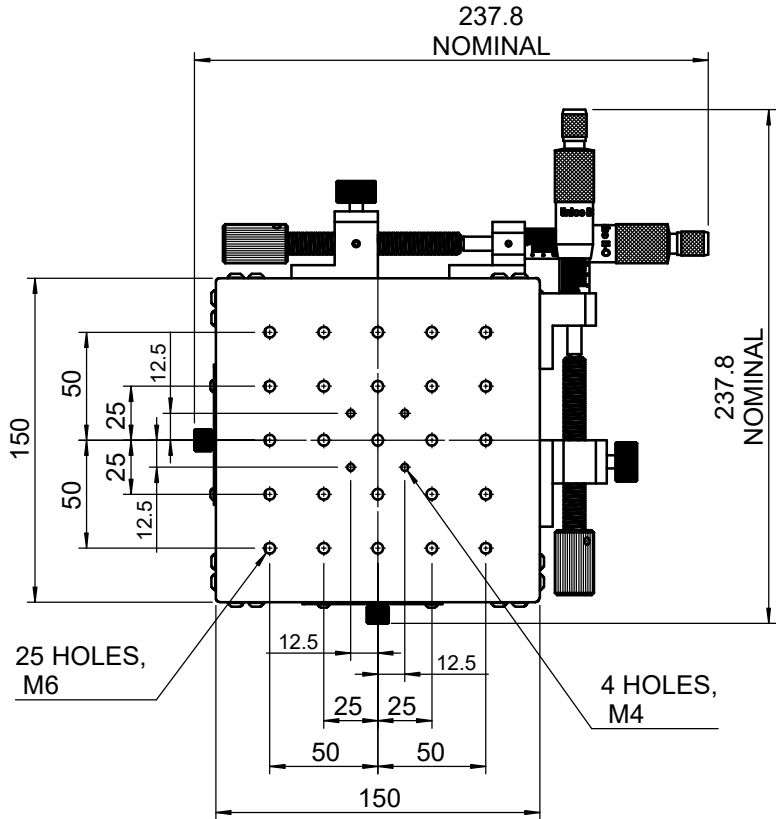

 Unice E-O Services Inc. No.5, Andong Rd., Chung Li District, Taoyuan City 32063, Taiwan, R.O.C.			TITLE:	06DTS-2M
			DWG. NO.	06DTS-2M
DRAWN	Yuhan	2014/05/15	MATERIAL:	N/A
ENG APPR.	Johnny	2014/05/15	SCALE:	1:3.5
			REV	0

UNIT:m/m