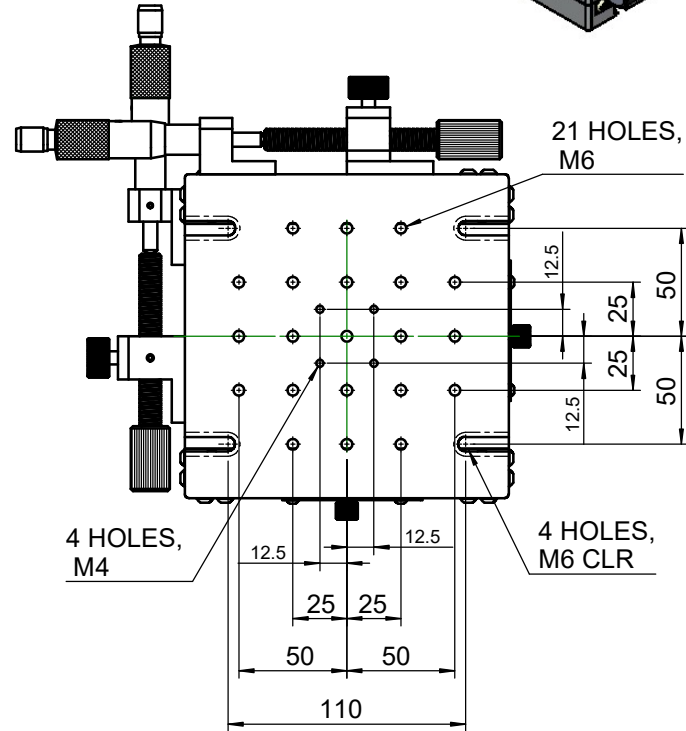

 Unice E-O Services Inc. No.5, Andong Rd., Chung Li District, Taoyuan City 32063, Taiwan, R.O.C.			TITLE:	06DTS-2M
			DWG. NO.	06DTS-2M
DRAWN	Yuhan	2014/05/15	MATERIAL:	N/A
ENG APPR.	Johnny	2014/05/15	SCALE:	1:3.5
			REV	0

UNIT:m/m