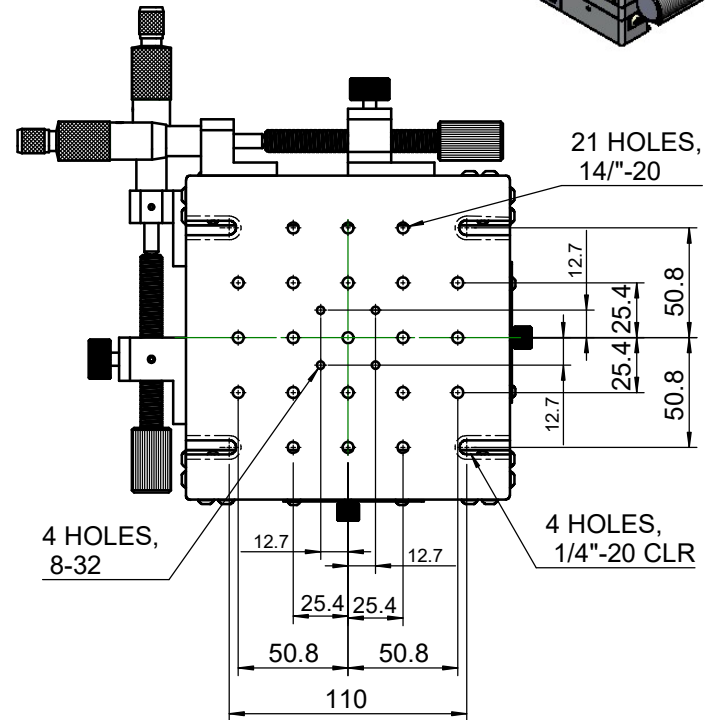

 Unice E-O Services Inc. No.5, Andong Rd., Chung Li District, Taoyuan City 32063, Taiwan, R.O.C.			TITLE:	06DTS-2
			DWG. NO.	06DTS-2
DRAWN	Yuhan	2014/05/15	MATERIAL:	N/A
ENG APPR.	Johnny	2014/05/15	SCALE:	1:3.5
			REV	0