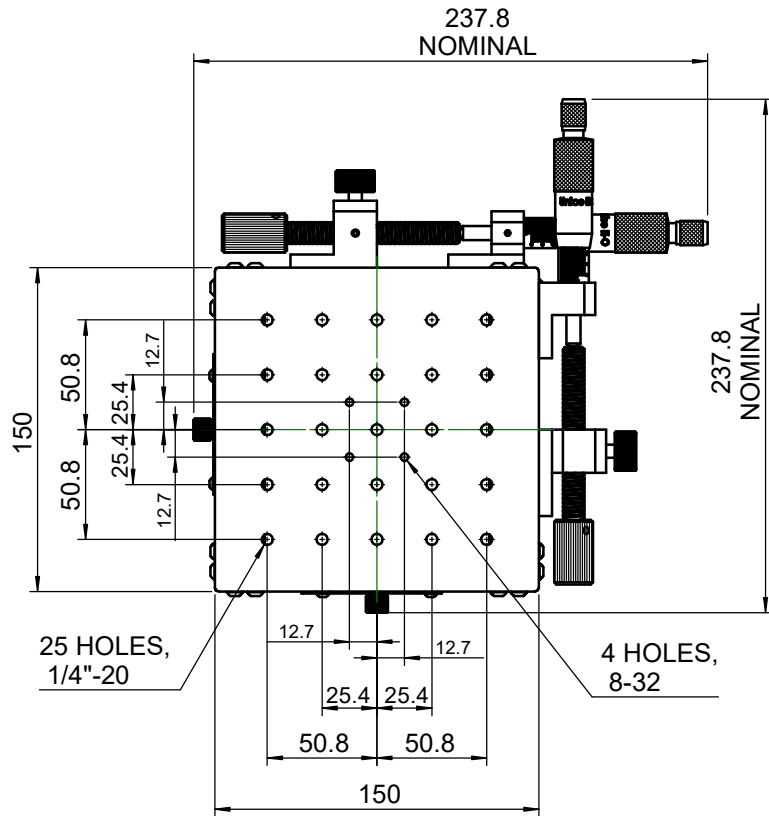

 Unice E-O Services Inc. No.5, Andong Rd., Chung Li District, Taoyuan City 32063, Taiwan, R.O.C.			TITLE:	06DTS-2
			DWG. NO.	06DTS-2
DRAWN	Yuhan	2014/05/15	MATERIAL:	N/A
ENG APPR.	Johnny	2014/05/15	SCALE:	1:3.5
			REV	0