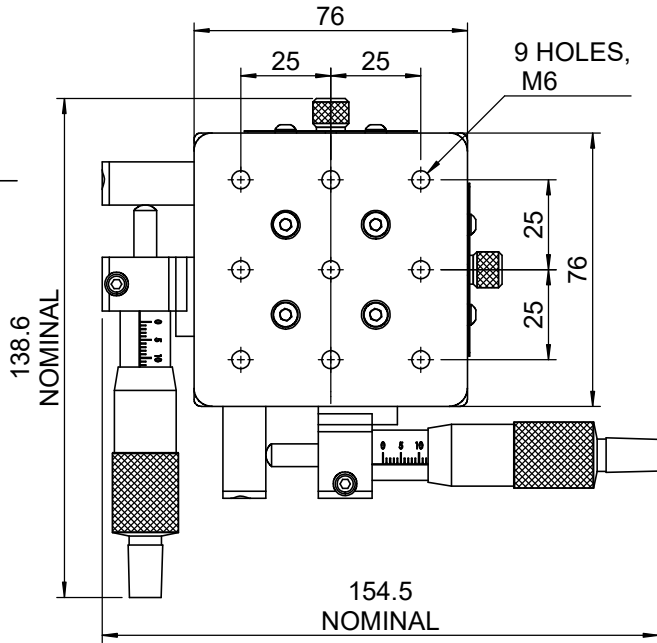

UNIT:m/m

| | | | | |
|--|--------|-----------|-----------------|----------|
|  Unice E-O Services Inc. No.5, Andong Rd., Chung Li District, Taoyuan City 32063, Taiwan, R.O.C. | | | TITLE: 06DTS-1M | |
| | | | DWG. NO. | 06DTS-1M |
| | | | MATERIAL: N/A | |
| DRAWN | Yuhan | 2014/7/28 | SCALE: 1:2.1 | |
| ENG APPR. | Johnny | 2014/7/28 | REV 0 | |