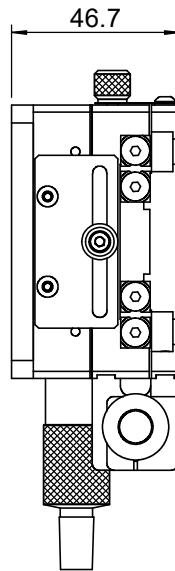

UNIT:m/m

| | | | | |
|--|--------|-----------|-----------------|----------|
|  Unice E-O Services Inc. No.5, Andong Rd., Chung Li District, Taoyuan City 32063, Taiwan, R.O.C. | | | TITLE: 06DTS-1M | |
| | | | DWG. NO. | 06DTS-1M |
| | | | MATERIAL: N/A | |
| DRAWN | Yuhan | 2014/7/28 | SCALE: 1:2.1 | |
| ENG APPR. | Johnny | 2014/7/28 | REV 0 | |