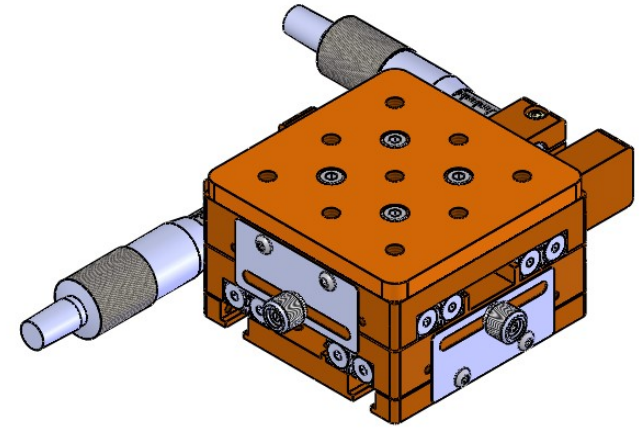

UNIT:m/m

| | | | | |
|--|--------|-----------|-----------------|----------|
|  Unice E-O Services Inc. No.5, Andong Rd., Chung Li District, Taoyuan City 32063, Taiwan, R.O.C. | | | TITLE: 06DTS-1M | |
| | | | DWG. NO. | 06DTS-1M |
| | | | MATERIAL: N/A | |
| DRAWN | Yuhan | 2014/7/28 | SCALE: 1:2.1 | |
| ENG APPR. | Johnny | 2014/7/28 | REV 0 | |