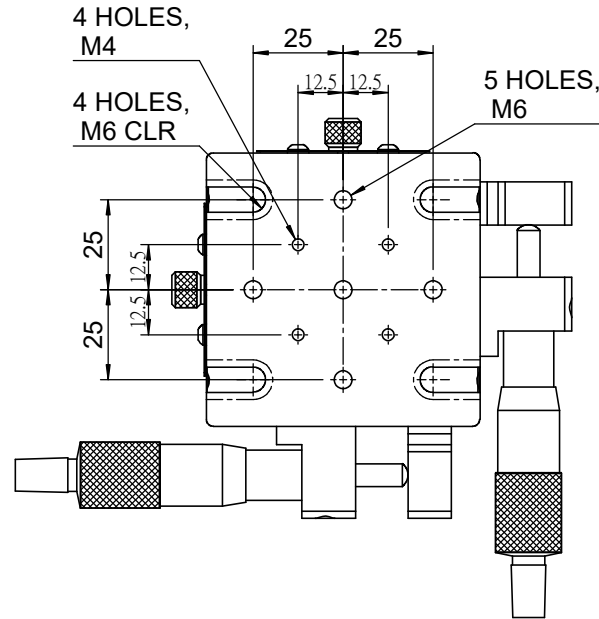

UNIT:m/m

| | | | | |
|--|--------|-----------|-----------------|----------|
|  Unice E-O Services Inc. No.5, Andong Rd., Chung Li District, Taoyuan City 32063, Taiwan, R.O.C. | | | TITLE: 06DTS-1M | |
| | | | DWG. NO. | 06DTS-1M |
| | | | MATERIAL: N/A | |
| DRAWN | Yuhan | 2014/7/28 | SCALE: 1:2.1 | |
| ENG APPR. | Johnny | 2014/7/28 | REV 0 | |