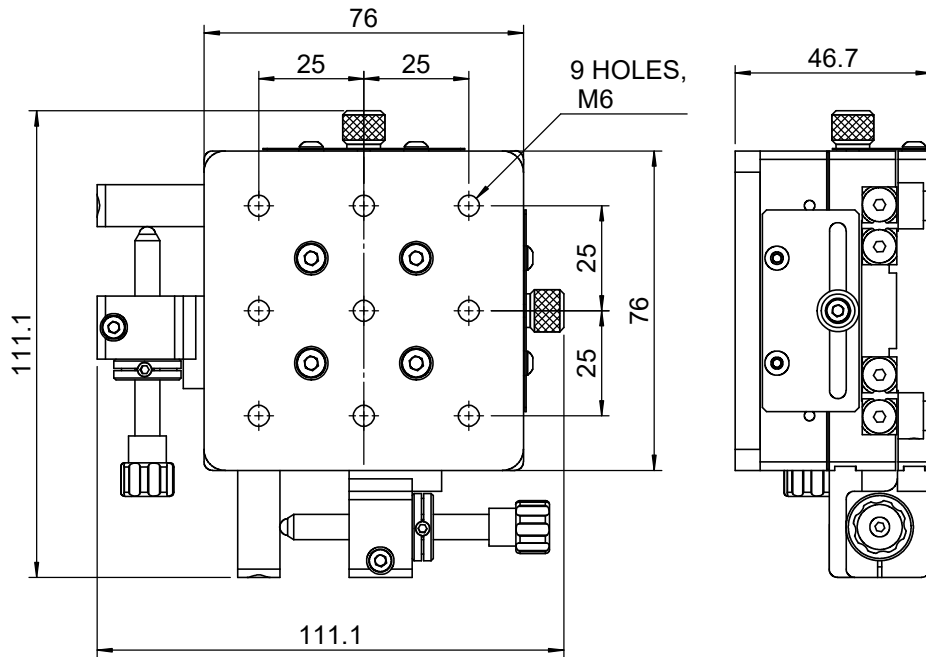

 <b>Unice E-O Services Inc.</b> No.5, Andong Rd., Chung Li District, Taoyuan City 32063, Taiwan, R.O.C.			TITLE: 06DTS-1M-ASL	
			DWG. NO.	06DTS-1M-ASL
MATERIAL:			N/A	
DRAWN	Yuhan	2014/7/28	SCALE:	1:1.8
ENG APPR.	Johnny	2014/7/28	REV	0