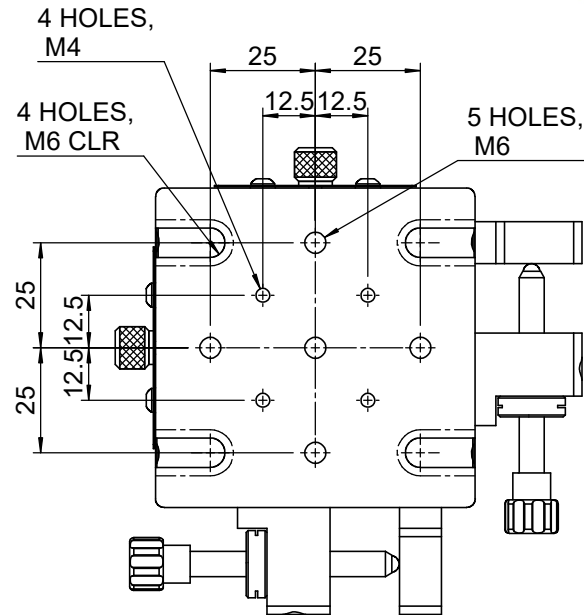

 <b>Unice E-O Services Inc.</b> No.5, Andong Rd., Chung Li District, Taoyuan City 32063, Taiwan, R.O.C.			TITLE: 06DTS-1M-ASL	
			DWG. NO.	06DTS-1M-ASL
MATERIAL:			N/A	
DRAWN	Yuhan	2014/7/28	SCALE:	1:1.8
ENG APPR.	Johnny	2014/7/28	REV	0