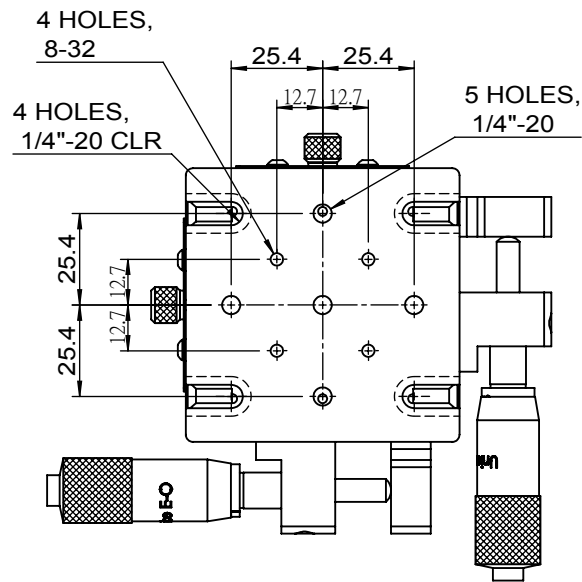

UNIT:m/m

 <b>Unice E-O Services Inc.</b> No.5, Andong Rd., Chung Li District, Taoyuan City 32063, Taiwan, R.O.C.			TITLE:	
			06DTS-1	
			DWG. NO.	06DTS-1
			MATERIAL:	N/A
DRAWN	Sky	2017/11/20	SCALE:	1:2.1
ENG APPR.	Johnny	2017/11/20	REV	0