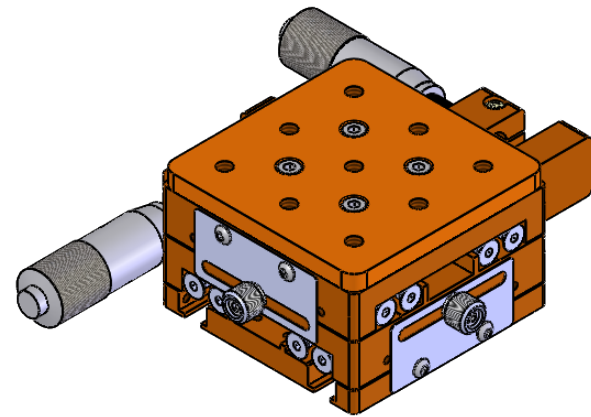

UNIT:m/m

 <b>Unice E-O Services Inc.</b> No.5, Andong Rd., Chung Li District, Taoyuan City 32063, Taiwan, R.O.C.			TITLE:	
			06DTS-1	
			DWG. NO.	06DTS-1
			MATERIAL:	N/A
DRAWN	Sky	2017/11/20	SCALE:	1:2.1
ENG APPR.	Johnny	2017/11/20	REV	0