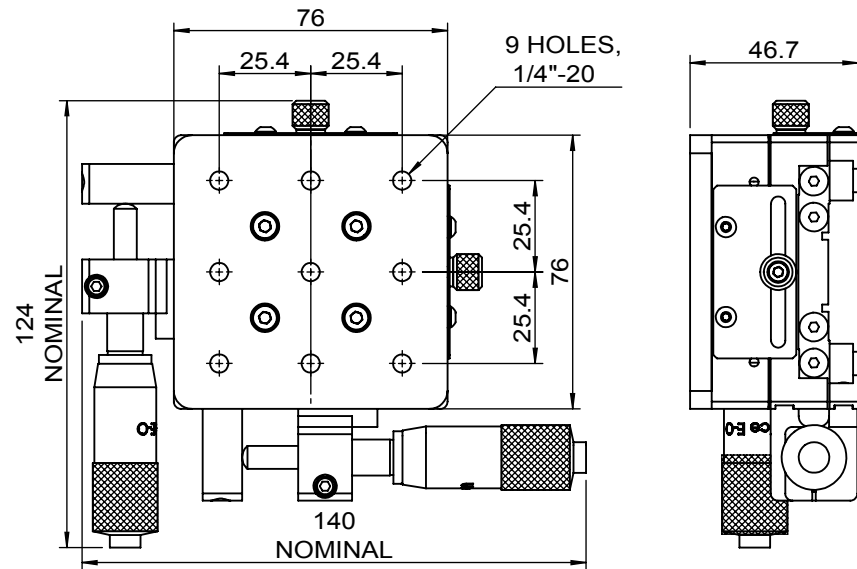

UNIT:m/m

 <b>Unice E-O Services Inc.</b> No.5, Andong Rd., Chung Li District, Taoyuan City 32063, Taiwan, R.O.C.			TITLE:	
			06DTS-1	
			DWG. NO.	06DTS-1
			MATERIAL:	N/A
DRAWN	Sky	2017/11/20	SCALE:	1:2.1
ENG APPR.	Johnny	2017/11/20	REV	0