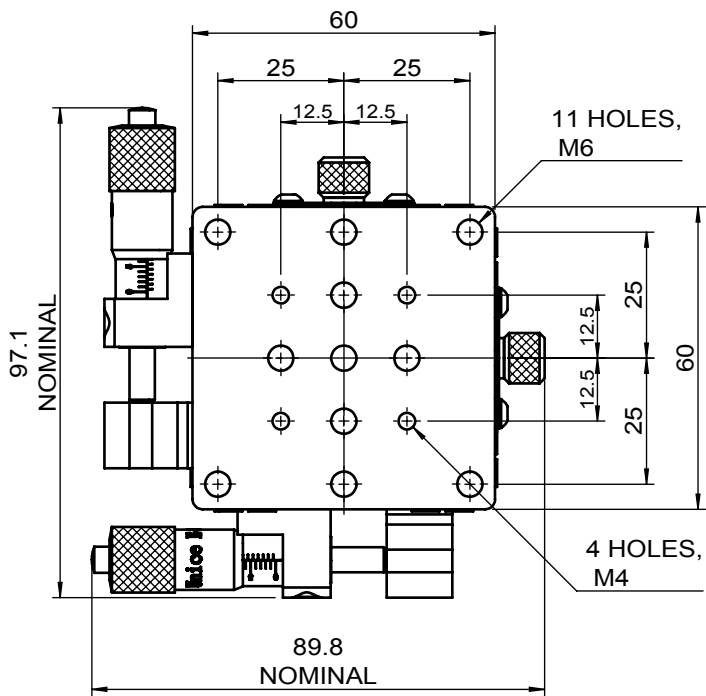

 <b>Unice E-O Services Inc.</b> No.5, Andong Rd., Chung Li District, Taoyuan City 32063, Taiwan, R.O.C.			TITLE:	
			06DTS-0.5M	
			DWG. NO.	06DTS-0.5M
			MATERIAL:	N/A
DRAWN	Sky	2018/5/30	SCALE:	1:1.5
ENG APPR.	Johnny	2018/5/30	REV	0