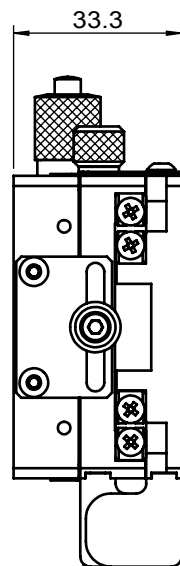

 <b>Unice E-O Services Inc.</b> No.5, Andong Rd., Chung Li District, Taoyuan City 32063, Taiwan, R.O.C.			TITLE:	
			06DTS-0.5M	
			DWG. NO.	06DTS-0.5M
			MATERIAL:	N/A
DRAWN	Sky	2018/5/30	SCALE:	1:1.5
ENG APPR.	Johnny	2018/5/30	REV	0