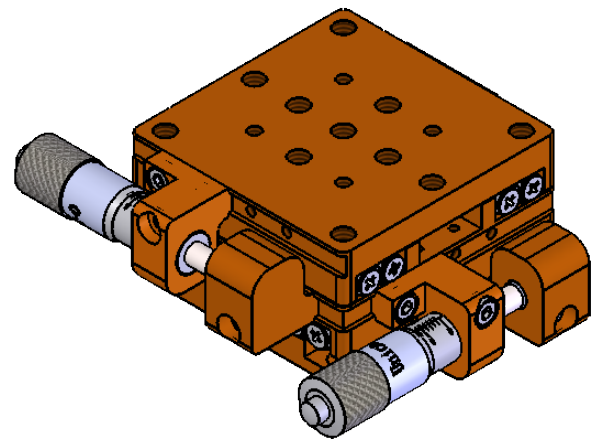

 <b>Unice E-O Services Inc.</b> No.5, Andong Rd., Chung Li District, Taoyuan City 32063, Taiwan, R.O.C.			TITLE:	
			06DTS-0.5M	
			DWG. NO.	06DTS-0.5M
			MATERIAL:	N/A
DRAWN	Sky	2018/5/30	SCALE:	1:1.5
ENG APPR.	Johnny	2018/5/30	REV	0