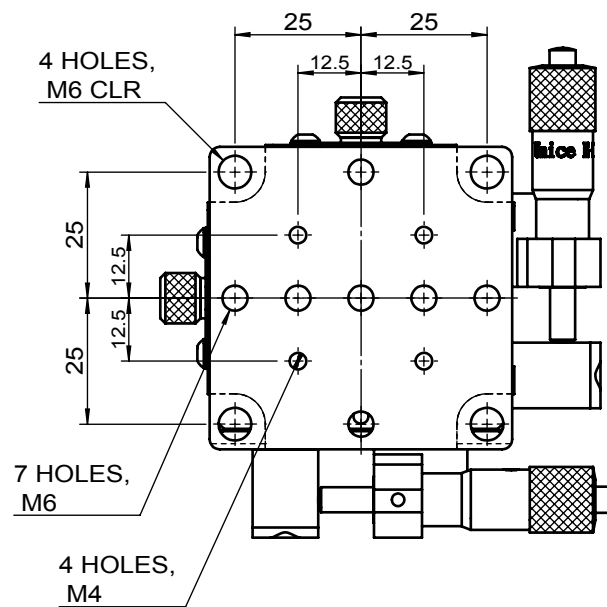

 <b>Unice E-O Services Inc.</b> No.5, Andong Rd., Chung Li District, Taoyuan City 32063, Taiwan, R.O.C.			TITLE:	
			06DTS-0.5M	
			DWG. NO.	06DTS-0.5M
			MATERIAL:	N/A
DRAWN	Sky	2018/5/30	SCALE:	1:1.5
ENG APPR.	Johnny	2018/5/30	REV	0