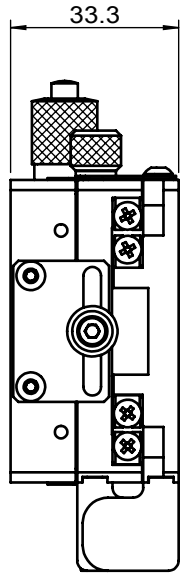

 <b>Unice E-O Services Inc.</b> No.5, Andong Rd., Chung Li District, Taoyuan City 32063, Taiwan, R.O.C.			TITLE:	
			06DTS-05	
			DWG. NO.	06DTS-05
			MATERIAL:	N/A
DRAWN	Sky	2018/5/30	SCALE:	1:1.5
ENG APPR.	Johnny	2018/5/30	REV	0