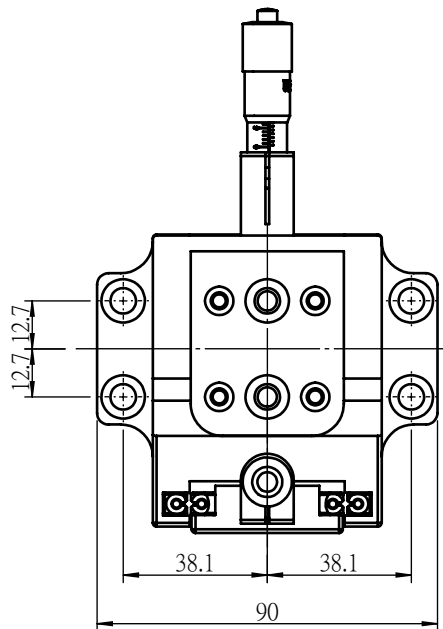

 Unice E-O Services Inc. No.5, Andong Rd., Chung Li District, Taoyuan City 32063, Taiwan, R.O.C.			TITLE:	
			06CTS-XZ	
			DWG. NO.	06CTS-XZ
			MATERIAL:	N/A
DRAWN	John	2023/8/14	SCALE:	1:2
ENG APPR.	Johnny	2023/8/14	REV	0