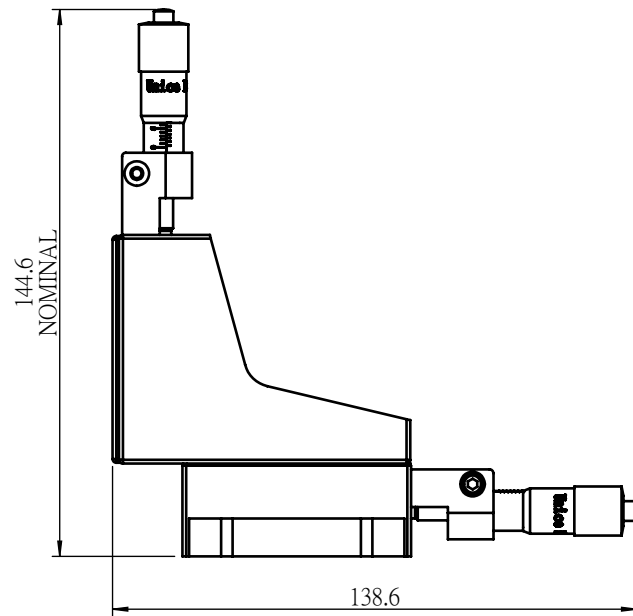

 Unice E-O Services Inc. No.5, Andong Rd., Chung Li District, Taoyuan City 32063, Taiwan, R.O.C.			TITLE:	
			06CTS-XZ	
			DWG. NO.	06CTS-XZ
			MATERIAL:	N/A
DRAWN	John	2023/8/14	SCALE:	1:2
ENG APPR.	Johnny	2023/8/14	REV	0