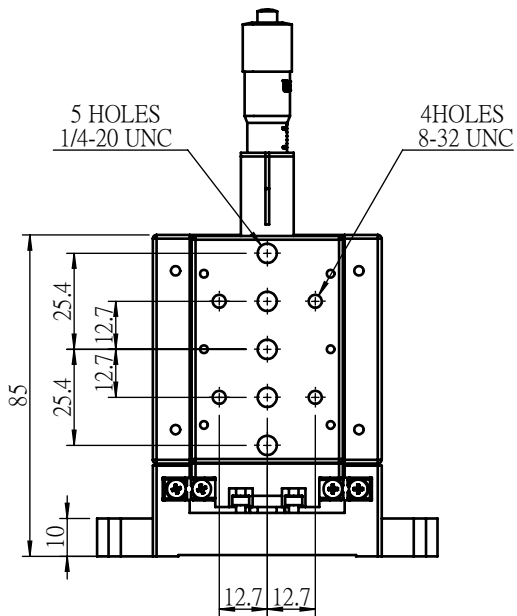

 Unice E-O Services Inc. No.5, Andong Rd., Chung Li District, Taoyuan City 32063, Taiwan, R.O.C.			TITLE:	
			06CTS-XZ	
			DWG. NO.	06CTS-XZ
			MATERIAL:	N/A
DRAWN	John	2023/8/14	SCALE:	1:2
ENG APPR.	Johnny	2023/8/14	REV	0