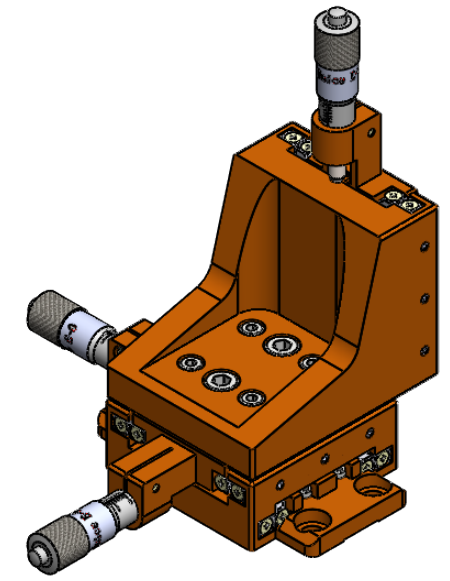

 Unice E-O Services Inc. No.5, Andong Rd., Chung Li District, Taoyuan City 32063, Taiwan, R.O.C.			TITLE:	
			O6CTS-3RM	
			DWG. NO.	O6CTS-3RM
			MATERIAL:	N/A
DRAWN	Sky	2018/5/30	SCALE:	1:2.2
ENG APPR.	Johnny	2018/5/30	REV	0