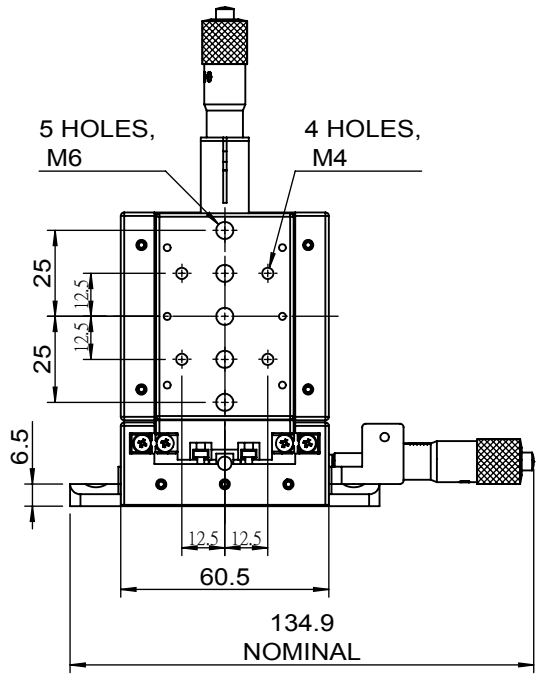

 Unice E-O Services Inc. No.5, Andong Rd., Chung Li District, Taoyuan City 32063, Taiwan, R.O.C.			TITLE:	
			O6CTS-3RM	
			DWG. NO.	O6CTS-3RM
			MATERIAL:	N/A
DRAWN	Sky	2018/5/30	SCALE:	1:2.2
ENG APPR.	Johnny	2018/5/30	REV	0