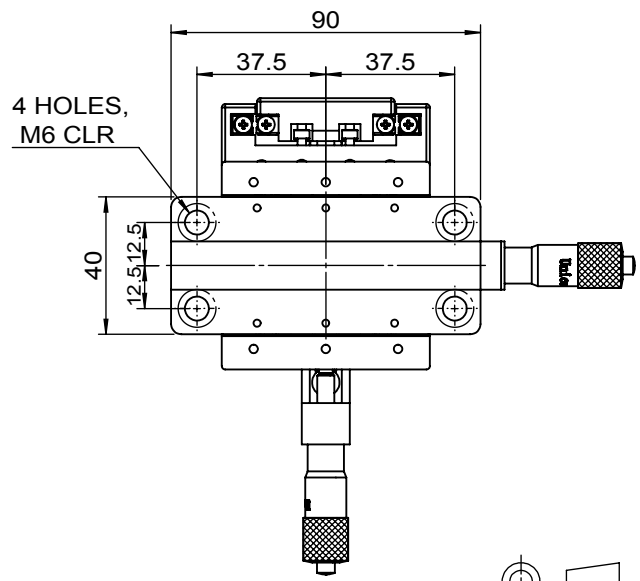

 Unice E-O Services Inc. No.5, Andong Rd., Chung Li District, Taoyuan City 32063, Taiwan, R.O.C.			TITLE:	
			O6CTS-3RM	
			DWG. NO.	O6CTS-3RM
			MATERIAL:	N/A
DRAWN	Sky	2018/5/30	SCALE:	1:2.2
ENG APPR.	Johnny	2018/5/30	REV	0