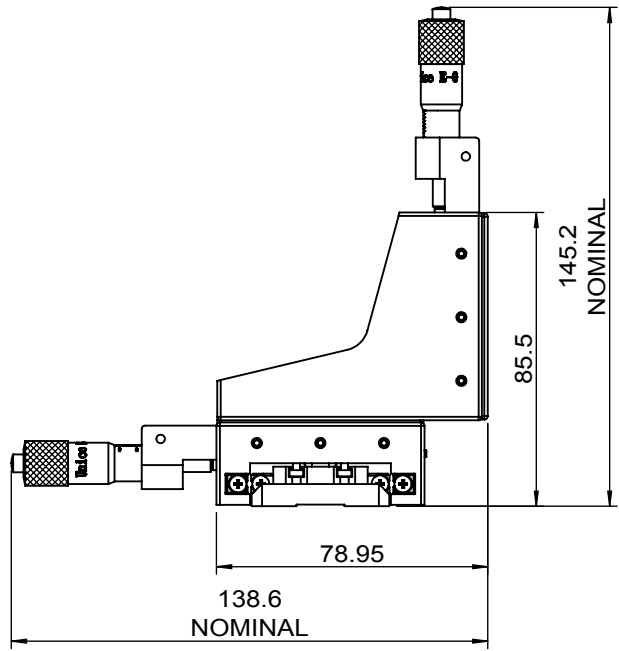

 Unice E-O Services Inc. No.5, Andong Rd., Chung Li District, Taoyuan City 32063, Taiwan, R.O.C.			TITLE:	
			O6CTS-3RM	
			DWG. NO.	O6CTS-3RM
			MATERIAL:	N/A
DRAWN	Sky	2018/5/30	SCALE:	1:2.2
ENG APPR.	Johnny	2018/5/30	REV	0