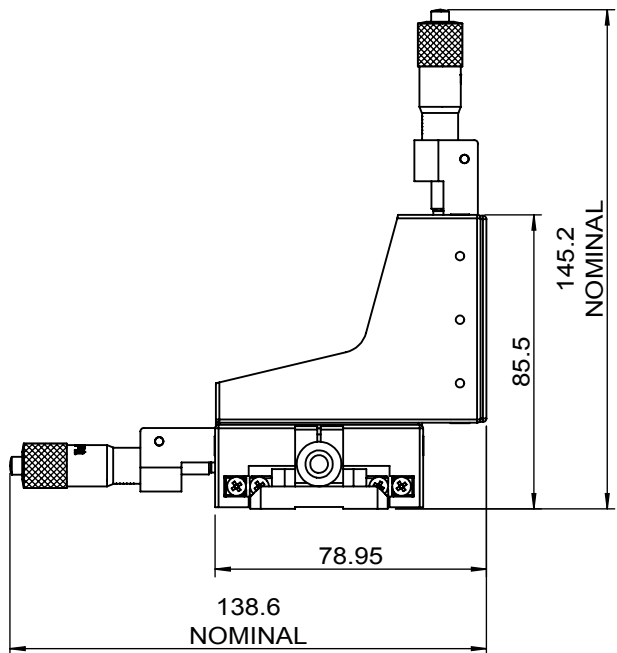

 Unice E-O Services Inc. No.5, Andong Rd., Chung Li District, Taoyuan City 32063, Taiwan, R.O.C.			TITLE:	
			06CTS-3LM	
			DWG. NO.	06CTS-3LM
			MATERIAL:	N/A
DRAWN	Sky	2018/5/30	SCALE:	1:2.2
ENG APPR.	Johnny	2018/5/30	REV	0