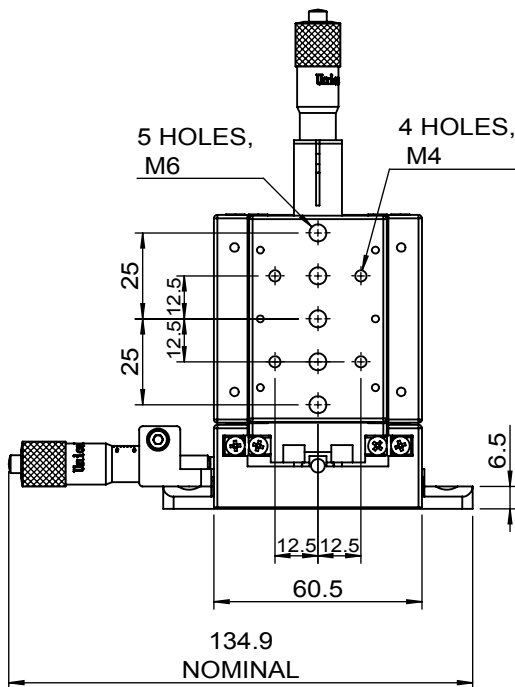

 Unice E-O Services Inc. No.5, Andong Rd., Chung Li District, Taoyuan City 32063, Taiwan, R.O.C.			TITLE:	
			06CTS-3LM	
			DWG. NO.	06CTS-3LM
			MATERIAL:	N/A
DRAWN	Sky	2018/5/30	SCALE:	1:2.2
ENG APPR.	Johnny	2018/5/30	REV	0