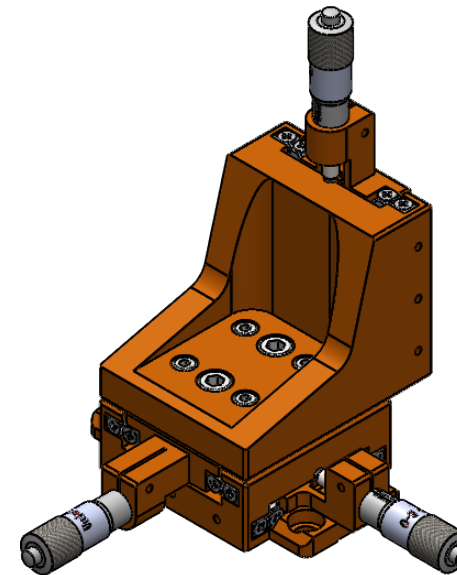

 Unice E-O Services Inc. No.5, Andong Rd., Chung Li District, Taoyuan City 32063, Taiwan, R.O.C.			TITLE:	
			06CTS-3LM	
			DWG. NO.	06CTS-3LM
			MATERIAL:	N/A
DRAWN	Sky	2018/5/30	SCALE:	1:2.2
ENG APPR.	Johnny	2018/5/30	REV	0