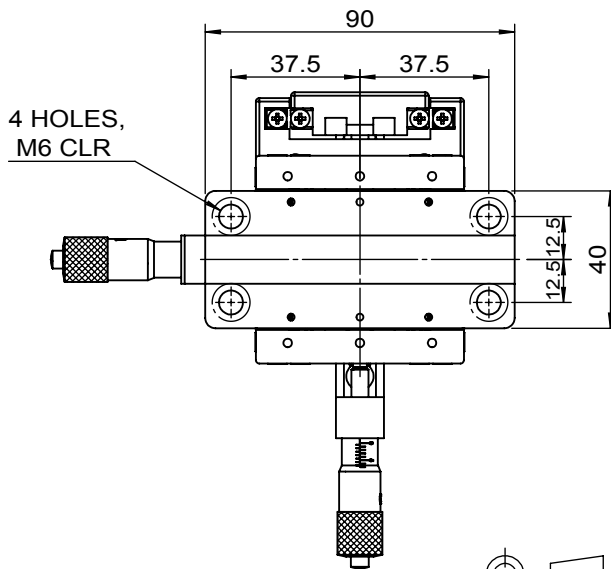

 Unice E-O Services Inc. No.5, Andong Rd., Chung Li District, Taoyuan City 32063, Taiwan, R.O.C.			TITLE:	
			06CTS-3LM	
			DWG. NO.	06CTS-3LM
			MATERIAL:	N/A
DRAWN	Sky	2018/5/30	SCALE:	1:2.2
ENG APPR.	Johnny	2018/5/30	REV	0