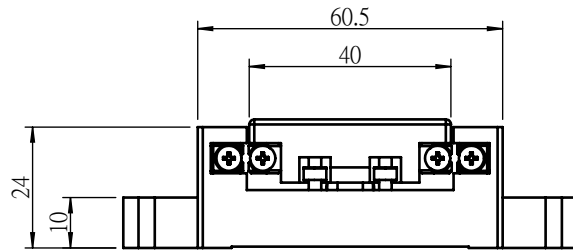

 Unice E-O Services Inc. No.5, Andong Rd., Chung Li District, Taoyuan City 32063, Taiwan, R.O.C.			TITLE:	
			06CTS-1	
			DWG. NO.	06CTS-1
			MATERIAL:	N/A
DRAWN	NAME	DATE	SCALE:	1:1.5
ENG APPR.	Johnny	2018/5/29	REV	0