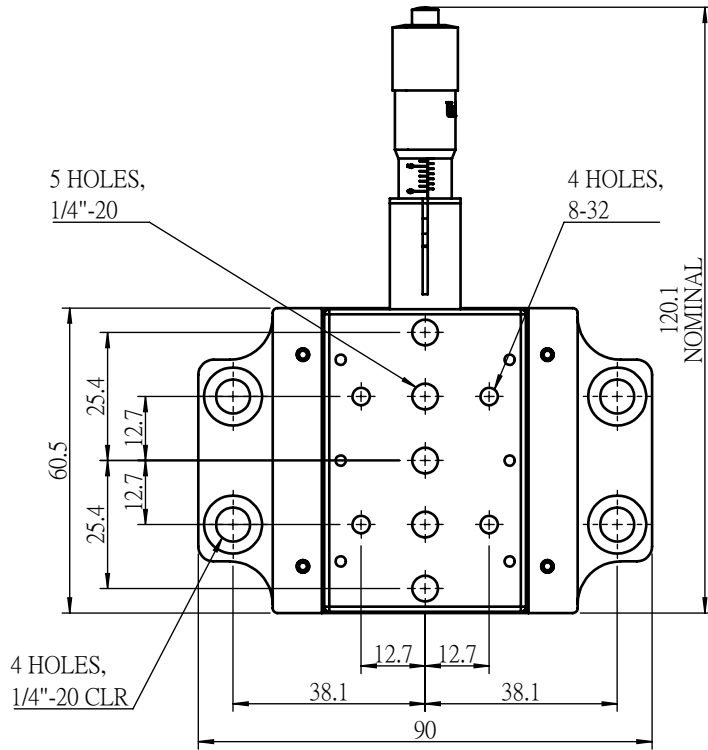

 Unice E-O Services Inc. No.5, Andong Rd., Chung Li District, Taoyuan City 32063, Taiwan, R.O.C.			TITLE:	
			06CTS-1	
			DWG. NO.	06CTS-1
			MATERIAL:	N/A
DRAWN	NAME	DATE	SCALE:	1:1.5
ENG APPR.	Johnny	2018/5/29	REV	0