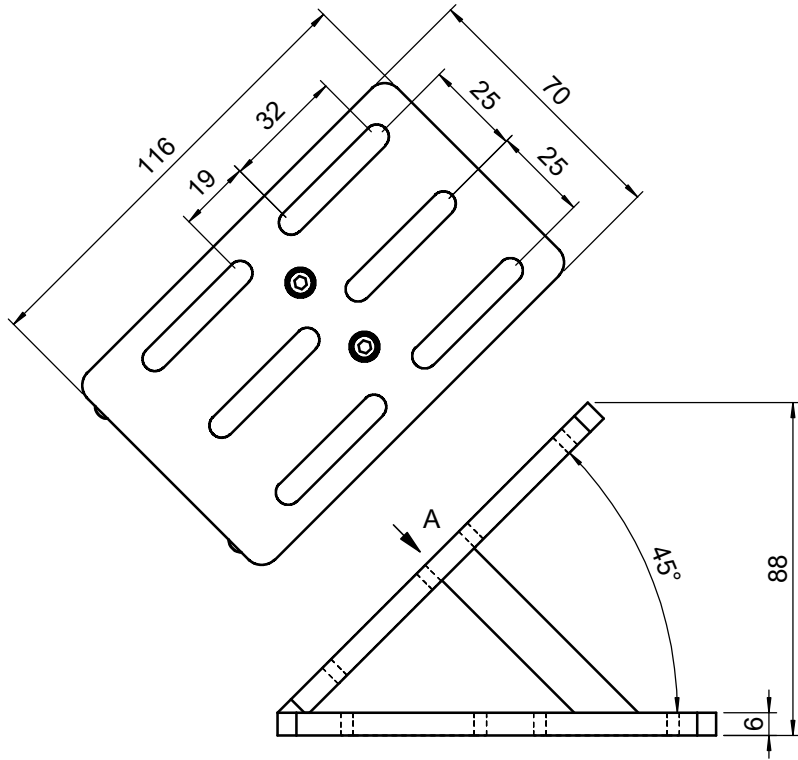

UNIT:m/m

 Unice E-O Services Inc. No.5, Andong Rd., Chung Li District, Taoyuan City 32063, Taiwan, R.O.C.			TITLE:	
			06ABK-3M-45	
			DWG. NO.	06ABK-3M-45
			MATERIAL:	N/A
DRAWN	Miki	2010/12/30	SCALE:	1:2
ENG APPR.	Johnny	2010/12/30	REV	0