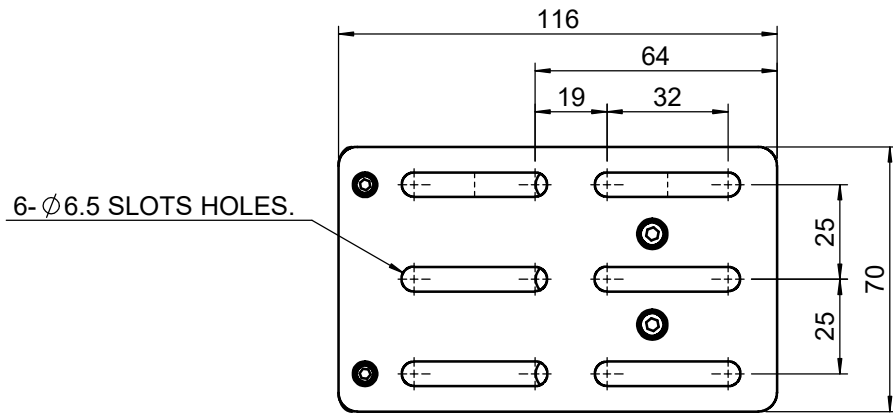

UNIT:m/m

 Unice E-O Services Inc. No.5, Andong Rd., Chung Li District, Taoyuan City 32063, Taiwan, R.O.C.			TITLE:	
			06ABK-3M-45	
			DWG. NO.	06ABK-3M-45
			MATERIAL:	N/A
DRAWN	Miki	2010/12/30	SCALE:	1:2
ENG APPR.	Johnny	2010/12/30	REV	0