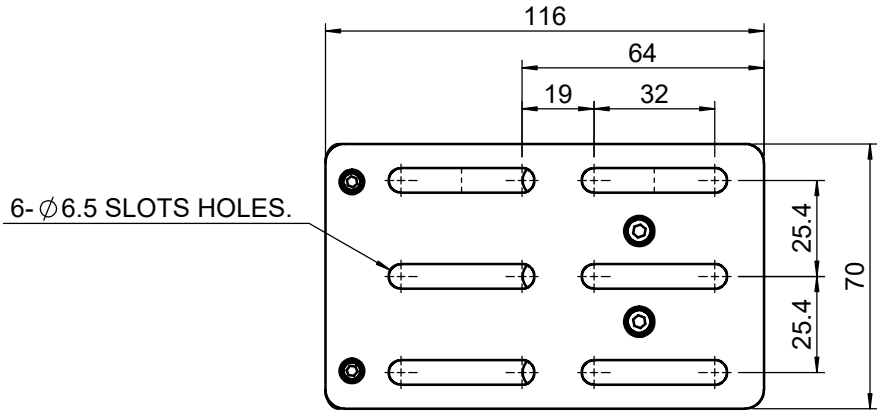

 Unice E-O Services Inc. No.5, Andong Rd., Chung Li District, Taoyuan City 32063, Taiwan, R.O.C.			TITLE: 06ABK-3-45	
			DWG. NO.	06ABK-3-45
MATERIAL:			N/A	
DRAWN	Miki	2010/12/30	SCALE:	1:2
ENG APPR.	Johnny	2010/12/30	REV	0