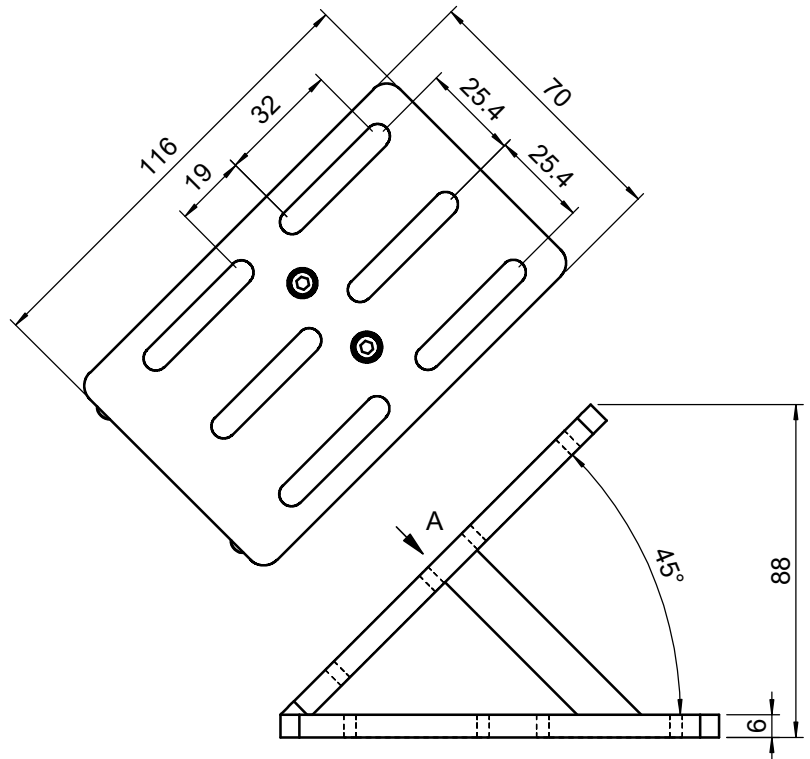

 Unice E-O Services Inc. No.5, Andong Rd., Chung Li District, Taoyuan City 32063, Taiwan, R.O.C.			TITLE: 06ABK-3-45	
			DWG. NO.	06ABK-3-45
MATERIAL:			N/A	
DRAWN	Miki	2010/12/30	SCALE:	1:2
ENG APPR.	Johnny	2010/12/30	REV	0