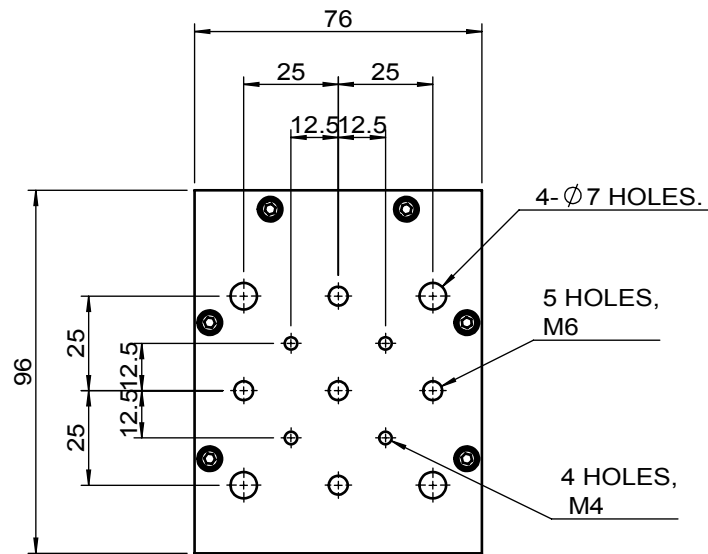

 Unice E-O Services Inc. No.5, Andong Rd., Chung Li District, Taoyuan City 32063, Taiwan, R.O.C.			TITLE:	
			06ABK-2M	
			DWG. NO.	06ABK-2M
			MATERIAL:	
DRAWN	Sky	2018/4/13	N/A	
ENG APPR.	Johnny	2018/4/13	SCALE:	1:2
			REV	0