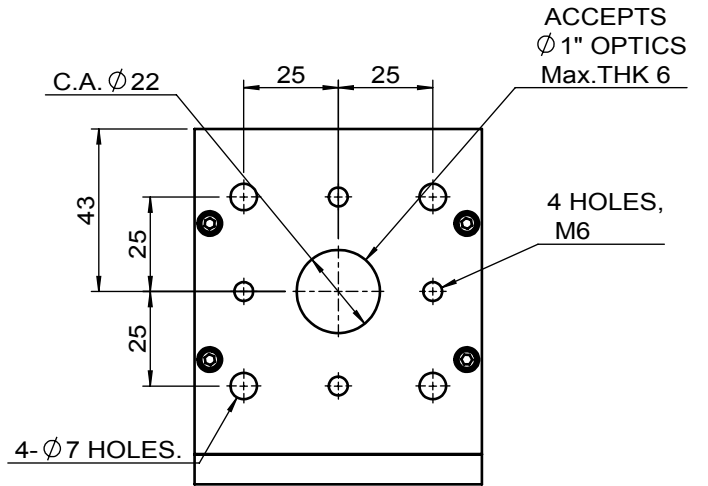

 Unice E-O Services Inc. No.5, Andong Rd., Chung Li District, Taoyuan City 32063, Taiwan, R.O.C.			TITLE:	
			06ABK-2M	
			DWG. NO.	06ABK-2M
			MATERIAL:	
DRAWN	Sky	2018/4/13	N/A	
ENG APPR.	Johnny	2018/4/13	SCALE:	1:2
			REV	0