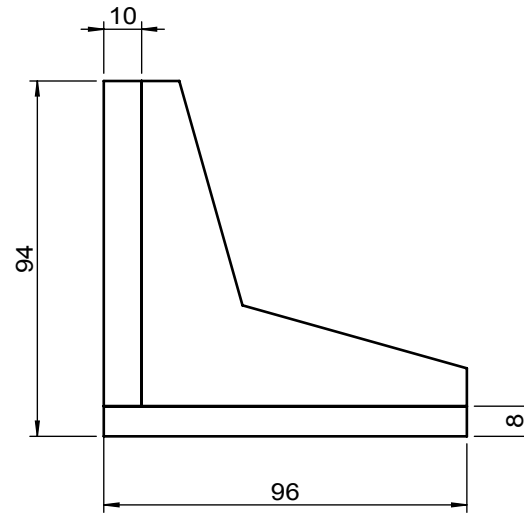

 Unice E-O Services Inc. No.5, Andong Rd., Chung Li District, Taoyuan City 32063, Taiwan, R.O.C.			TITLE:	
			06ABK-2M	
			DWG. NO.	06ABK-2M
			MATERIAL:	
DRAWN	Sky	2018/4/13	N/A	
ENG APPR.	Johnny	2018/4/13	SCALE:	1:2
			REV	0