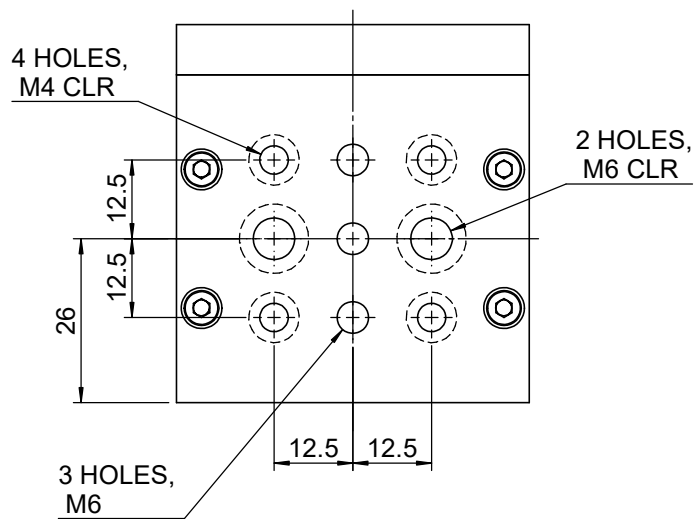

 Unice E-O Services Inc. No.5, Andong Rd., Chung Li District, Taoyuan City 32063, Taiwan, R.O.C.			TITLE: 06ABK-1M	
			DWG. NO.	06ABK-1M
			MATERIAL: N/A	
DRAWN	Yuhan	2016/5/5	SCALE:	1:1.2
ENG APPR.	Johnny	2016/5/5	REV	0