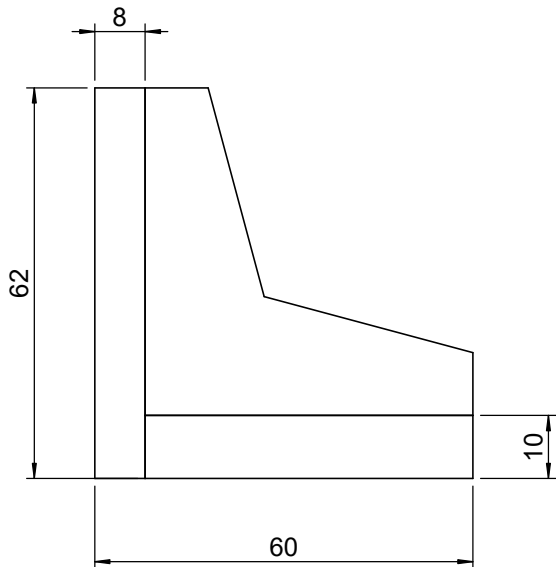

 Unice E-O Services Inc. No.5, Andong Rd., Chung Li District, Taoyuan City 32063, Taiwan, R.O.C.			TITLE: 06ABK-1M	
			DWG. NO.	06ABK-1M
			MATERIAL: N/A	
DRAWN	Yuhan	2016/5/5	SCALE:	1:1.2
ENG APPR.	Johnny	2016/5/5	REV	0