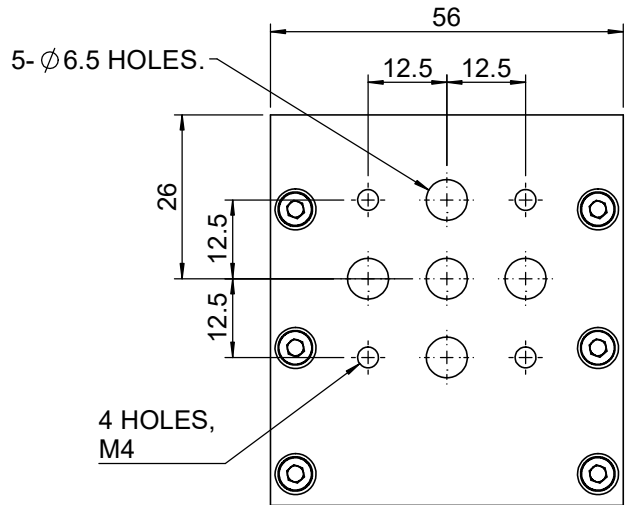

 Unice E-O Services Inc. No.5, Andong Rd., Chung Li District, Taoyuan City 32063, Taiwan, R.O.C.			TITLE: 06ABK-1M	
			DWG. NO.	06ABK-1M
			MATERIAL: N/A	
DRAWN	Yuhan	2016/5/5	SCALE:	1:1.2
ENG APPR.	Johnny	2016/5/5	REV	0