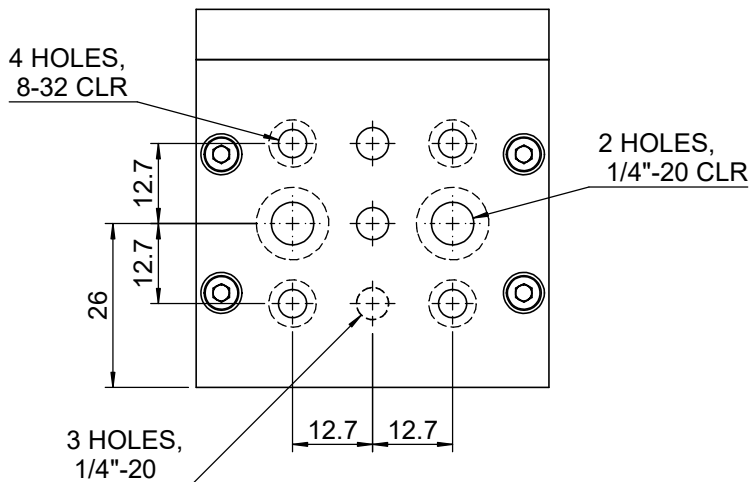

 Unice E-O Services Inc. No.5, Andong Rd., Chung Li District, Taoyuan City 32063, Taiwan, R.O.C.			TITLE: 06ABK-1	
			DWG. NO.	06ABK-1
			MATERIAL: N/A	
DRAWN	Yuhan	2016/5/5	SCALE: 1:1.2	
ENG APPR.	Johnny	2016/5/5	REV 0	