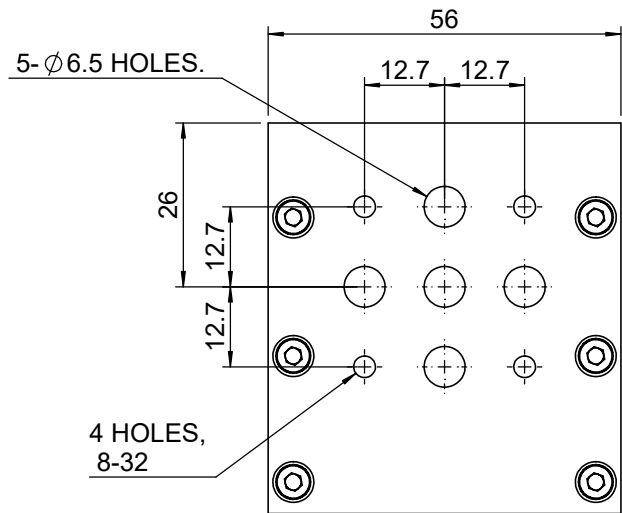

 Unice E-O Services Inc. No.5, Andong Rd., Chung Li District, Taoyuan City 32063, Taiwan, R.O.C.			TITLE: 06ABK-1	
			DWG. NO.	06ABK-1
			MATERIAL: N/A	
DRAWN	Yuhan	2016/5/5	SCALE: 1:1.2	
ENG APPR.	Johnny	2016/5/5	REV 0	