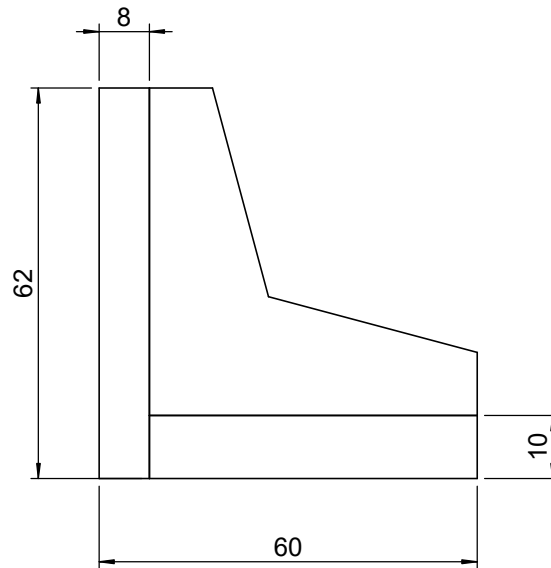

 Unice E-O Services Inc. No.5, Andong Rd., Chung Li District, Taoyuan City 32063, Taiwan, R.O.C.			TITLE: 06ABK-1	
			DWG. NO.	06ABK-1
			MATERIAL: N/A	
DRAWN	Yuhan	2016/5/5	SCALE: 1:1.2	
ENG APPR.	Johnny	2016/5/5	REV 0	