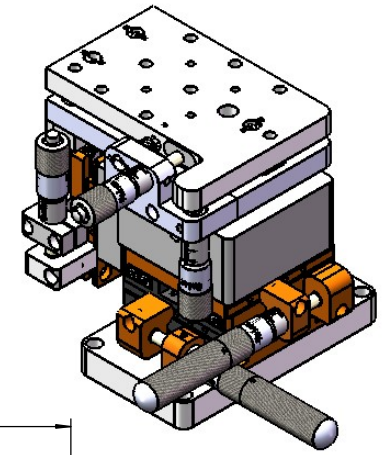

 Unice E-O Services Inc. No.5, Andong Rd., Chung Li District, Taoyuan City 32063, Taiwan, R.O.C.			TITLE:	
			05TRP-5RM	
			DWG. NO.	05TRP-5RM
			MATERIAL:	N/A
DRAWN	Miki	2010/12/30	SCALE:	1:2.5
ENG APPR.	Johnny	2010/12/30	REV	0