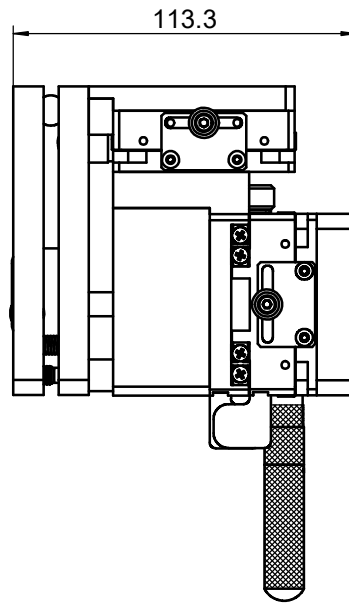

 Unice E-O Services Inc. No.5, Andong Rd., Chung Li District, Taoyuan City 32063, Taiwan, R.O.C.			TITLE:	
			05TRP-5RM	
			DWG. NO.	05TRP-5RM
			MATERIAL:	N/A
DRAWN	Miki	2010/12/30	SCALE:	1:2.5
ENG APPR.	Johnny	2010/12/30	REV	0