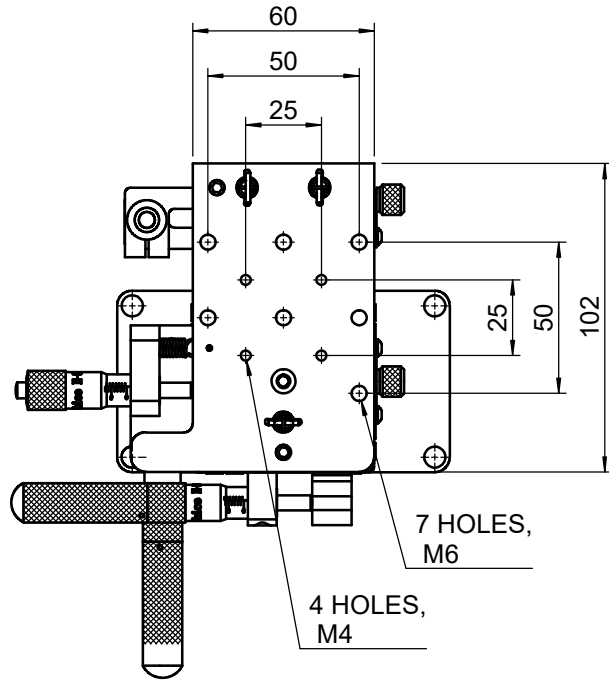

 Unice E-O Services Inc. No.5, Andong Rd., Chung Li District, Taoyuan City 32063, Taiwan, R.O.C.			TITLE:	
			05TRP-5RM	
			DWG. NO.	05TRP-5RM
			MATERIAL:	N/A
DRAWN	Miki	2010/12/30	SCALE:	1:2.5
ENG APPR.	Johnny	2010/12/30	REV	0