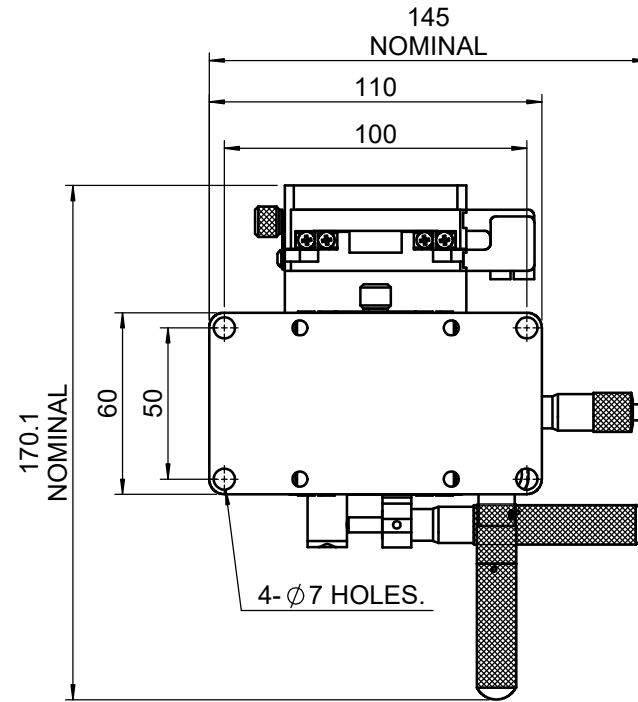

 Unice E-O Services Inc. No.5, Andong Rd., Chung Li District, Taoyuan City 32063, Taiwan, R.O.C.			TITLE:	
			05TRP-5RM	
			DWG. NO.	05TRP-5RM
			MATERIAL:	N/A
DRAWN	Miki	2010/12/30	SCALE:	1:2.5
ENG APPR.	Johnny	2010/12/30	REV	0