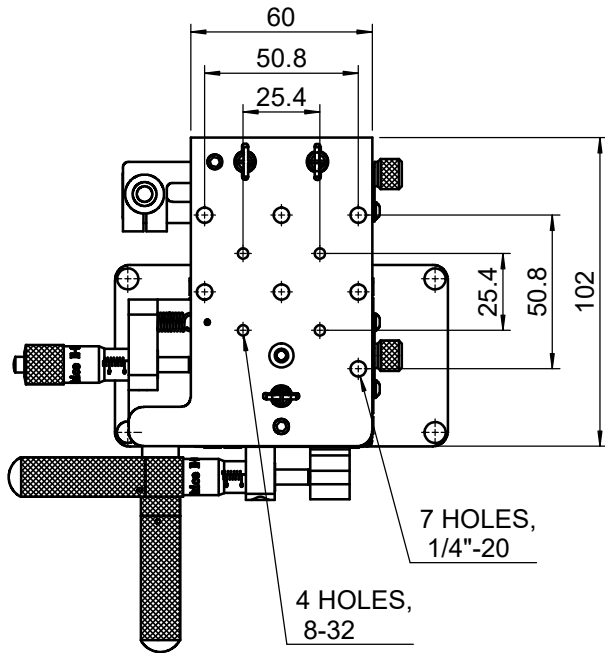

 Unice E-O Services Inc. No.5, Andong Rd., Chung Li District, Taoyuan City 32063, Taiwan, R.O.C.			TITLE: 05TRP-5R	
			DWG. NO.	05TRP-5R
MATERIAL: N/A			SCALE: 1:2.5	
REV			0	