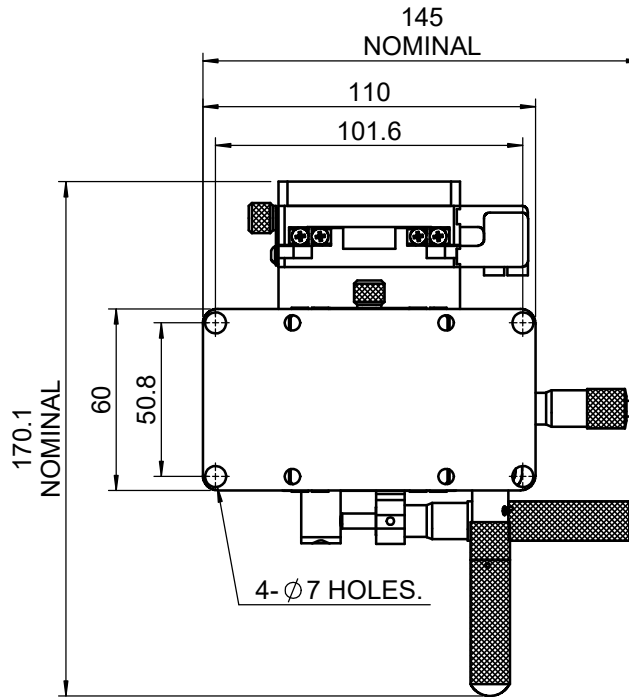

 Unice E-O Services Inc. No.5, Andong Rd., Chung Li District, Taoyuan City 32063, Taiwan, R.O.C.			TITLE: 05TRP-5R	
			DWG. NO.	05TRP-5R
MATERIAL: N/A			SCALE: 1:2.5	
REV			0	