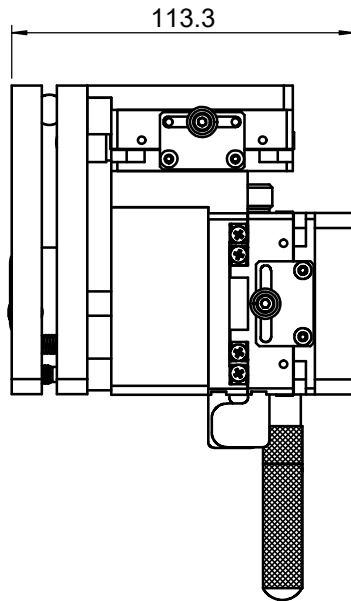

 Unice E-O Services Inc. No.5, Andong Rd., Chung Li District, Taoyuan City 32063, Taiwan, R.O.C.			TITLE: 05TRP-5R	
			DWG. NO.	05TRP-5R
MATERIAL: N/A			SCALE: 1:2.5	
REV			0	