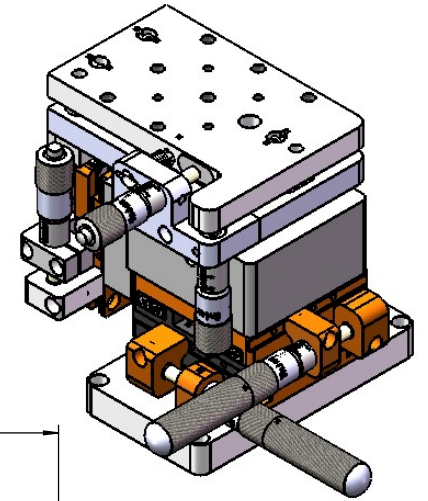

 Unice E-O Services Inc. No.5, Andong Rd., Chung Li District, Taoyuan City 32063, Taiwan, R.O.C.			TITLE: 05TRP-5R	
			DWG. NO.	05TRP-5R
MATERIAL: N/A			SCALE: 1:2.5	
REV			0	