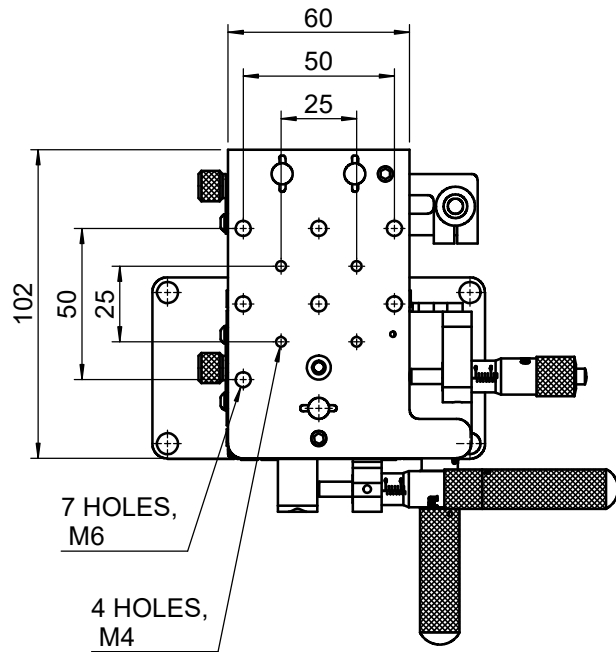

 <b>Unice E-O Services Inc.</b> No.5, Andong Rd., Chung Li District, Taoyuan City 32063, Taiwan, R.O.C.			TITLE: 05TRP-5LM	
			DWG. NO.	05TRP-5LM
MATERIAL:			N/A	
DRAWN	Miki	2010/12/30	SCALE:	1:2.5
ENG APPR.	Johnny	2010/12/30	REV	0

UNIT:m/m