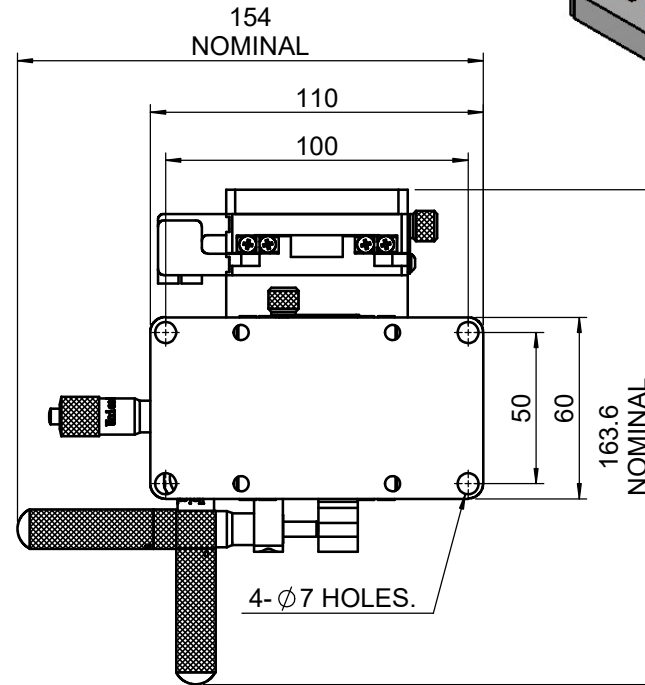

 <b>Unice E-O Services Inc.</b> No.5, Andong Rd., Chung Li District, Taoyuan City 32063, Taiwan, R.O.C.			TITLE: 05TRP-5LM	
			DWG. NO.	05TRP-5LM
MATERIAL:			N/A	
DRAWN	Miki	2010/12/30	SCALE:	1:2.5
ENG APPR.	Johnny	2010/12/30	REV	0