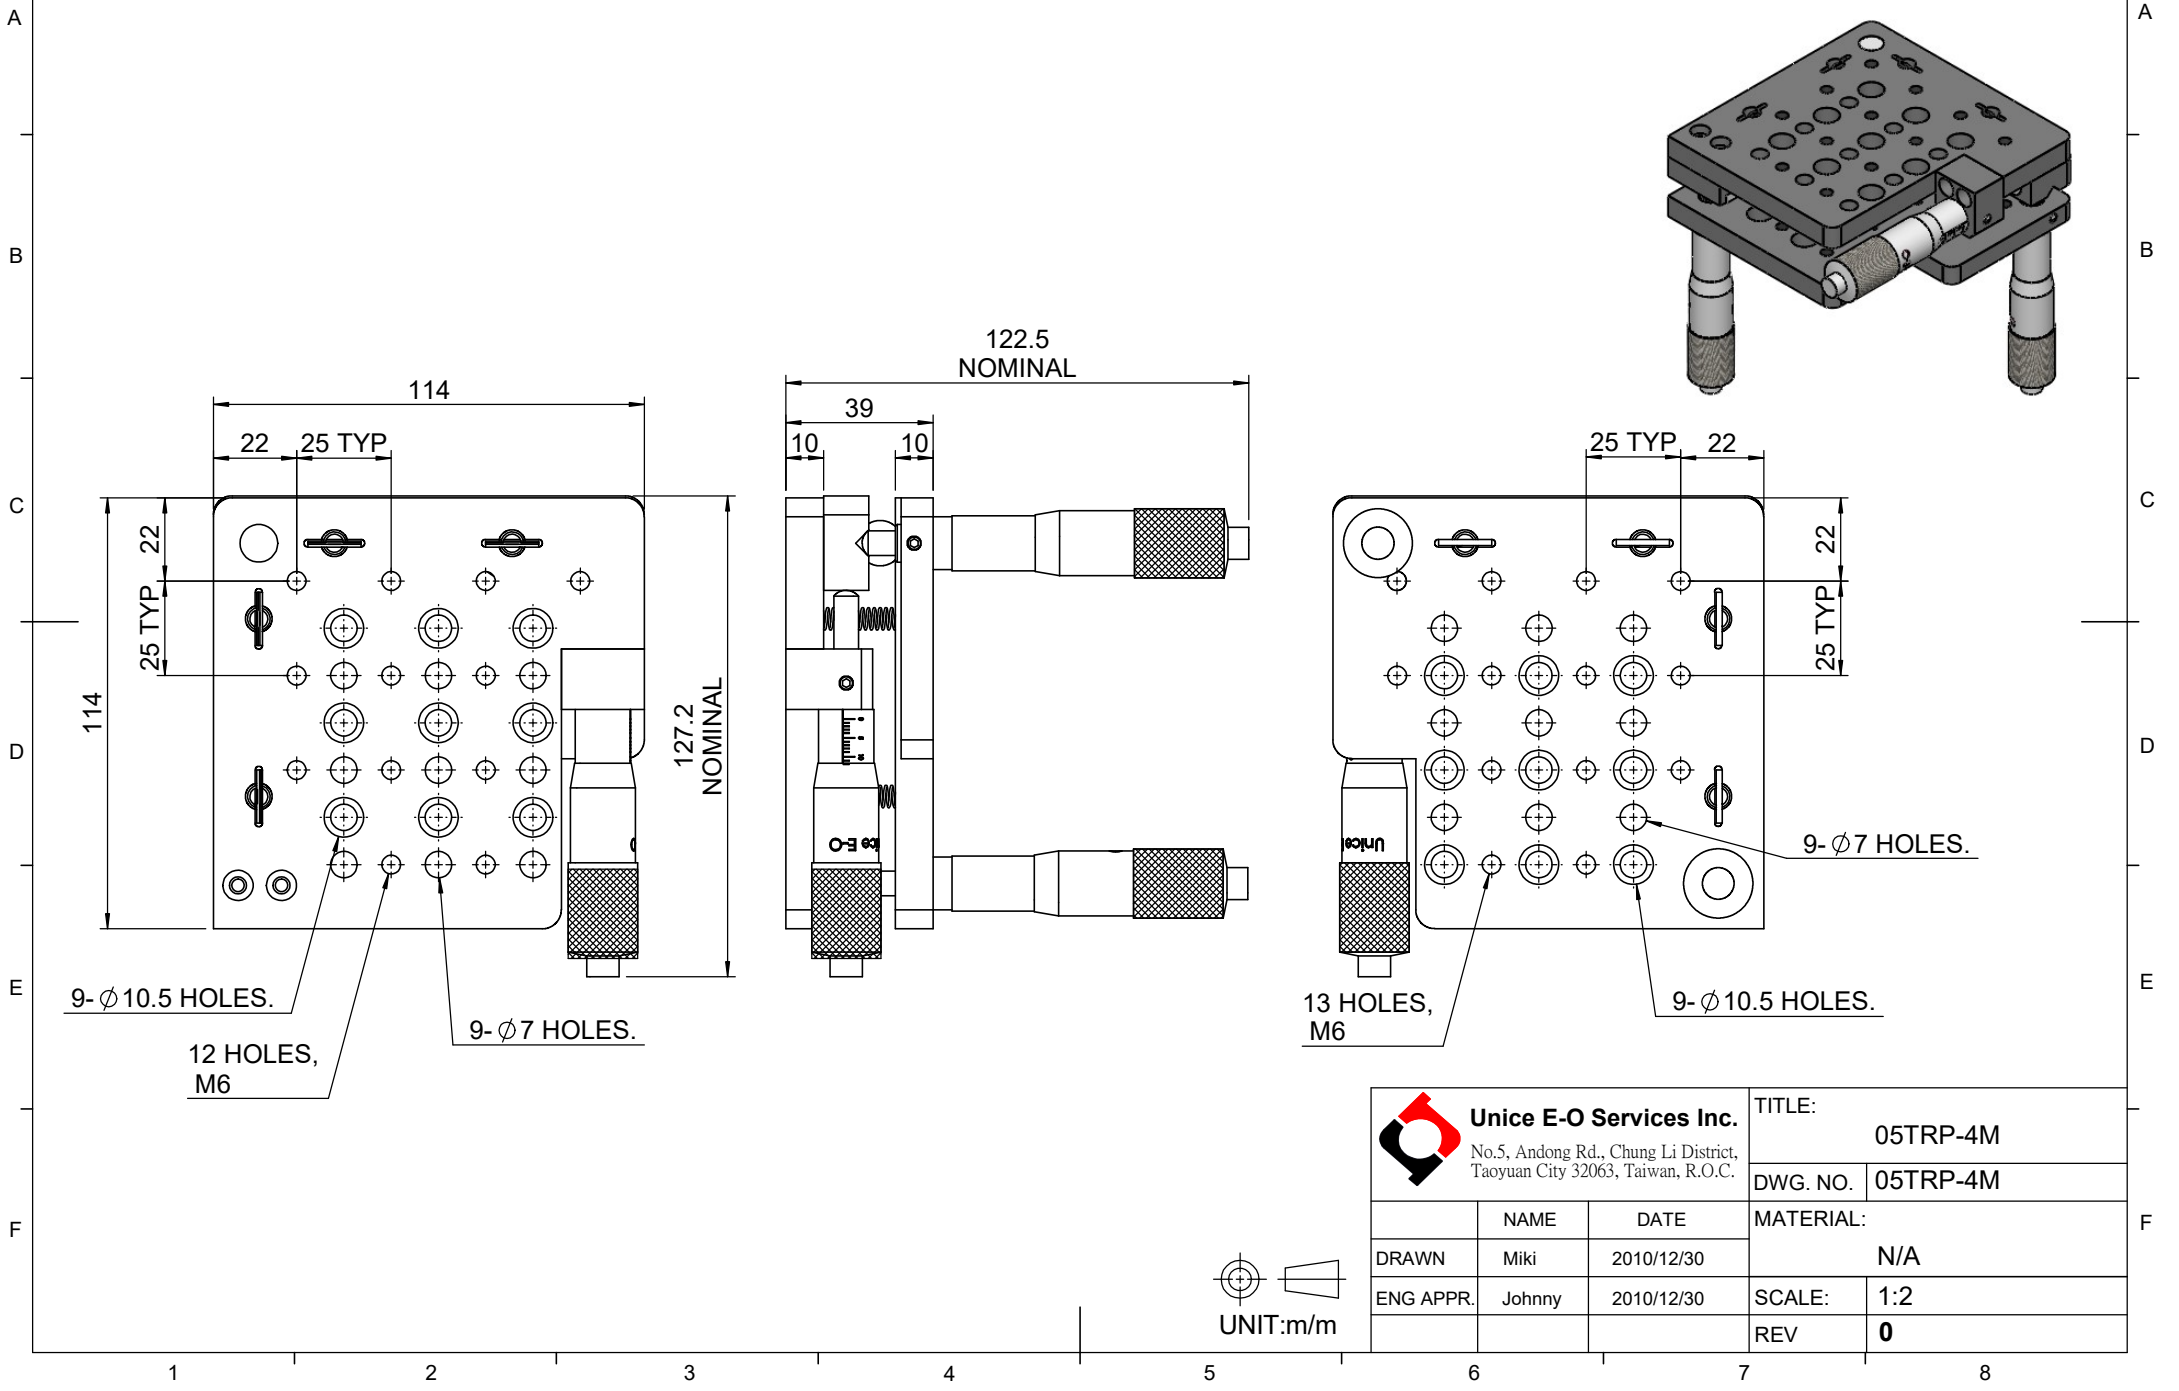

 Unice E-O Services Inc. No.5, Andong Rd., Chung Li District, Taoyuan City 32063, Taiwan, R.O.C.			TITLE:	
			05TRP-4M	
			DWG. NO.	05TRP-4M
			MATERIAL:	N/A
DRAWN	Miki	2010/12/30	SCALE:	1:2
ENG APPR.	Johnny	2010/12/30	REV	0

 UNIT:m/m