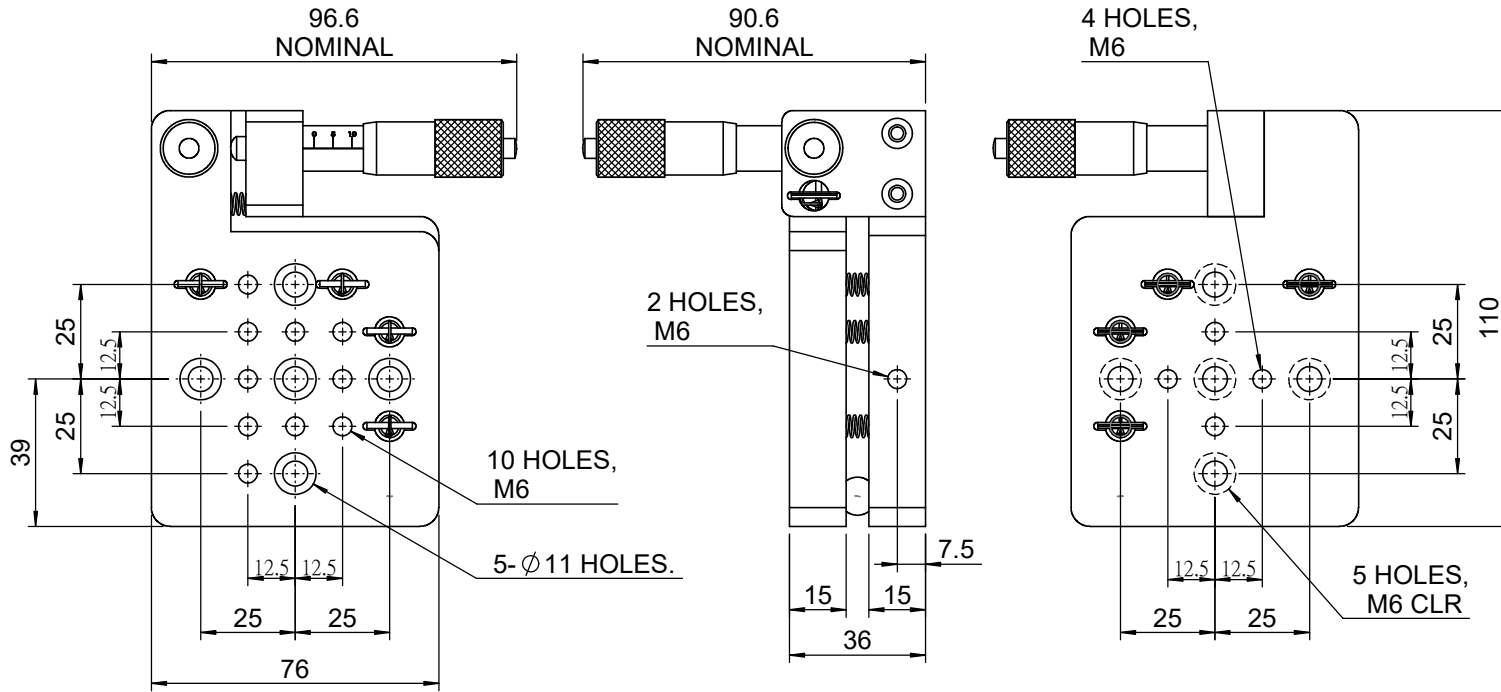

| | | | | |
|--|--------|------------|-----------|----------|
|  Unice E-O Services Inc. No.5, Andong Rd., Chung Li District, Taoyuan City 32063, Taiwan, R.O.C. | | | TITLE: | |
| | | | 05TRP-2M | |
| | | | DWG. NO. | 05TRP-2M |
| | | | MATERIAL: | N/A |
| DRAWN | Miki | 2013/07/04 | SCALE: | 1:2 |
| ENG APPR. | Johnny | 2013/07/04 | REV | 0 |