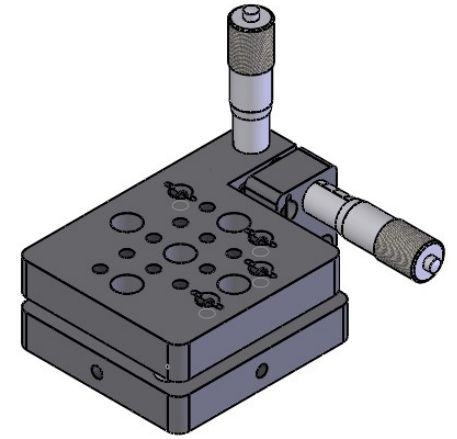

| | | | | |
|--|--------|------------|-----------|----------|
|  Unice E-O Services Inc. No.5, Andong Rd., Chung Li District, Taoyuan City 32063, Taiwan, R.O.C. | | | TITLE: | |
| | | | 05TRP-2M | |
| | | | DWG. NO. | 05TRP-2M |
| | | | MATERIAL: | N/A |
| DRAWN | Miki | 2013/07/04 | SCALE: | 1:2 |
| ENG APPR. | Johnny | 2013/07/04 | REV | 0 |