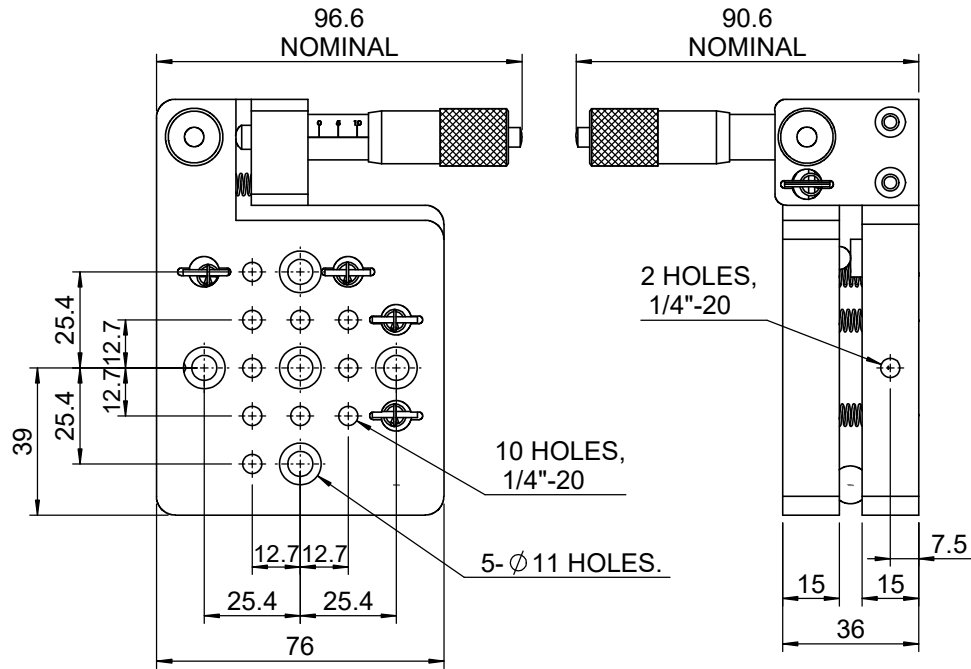

 Unice E-O Services Inc. No.5, Andong Rd., Chung Li District, Taoyuan City 32063, Taiwan, R.O.C.			TITLE:	
			05TRP-2	
			DWG. NO.	05TRP-2
			MATERIAL:	N/A
DRAWN	Miki	2013/07/04	SCALE:	1:2
ENG APPR.	Johnny	2013/07/04	REV	0