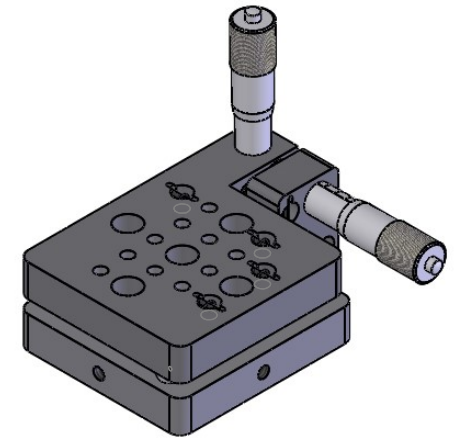

 Unice E-O Services Inc. No.5, Andong Rd., Chung Li District, Taoyuan City 32063, Taiwan, R.O.C.			TITLE:	
			05TRP-2	
			DWG. NO.	05TRP-2
			MATERIAL:	N/A
DRAWN	Miki	2013/07/04	SCALE:	1:2
ENG APPR.	Johnny	2013/07/04	REV	0