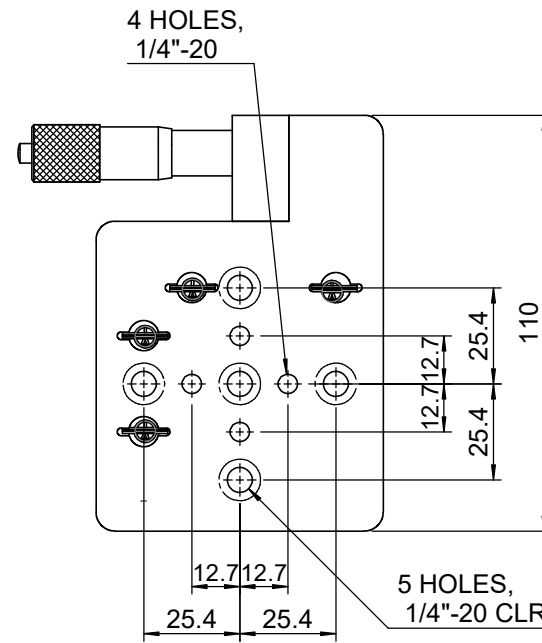

 Unice E-O Services Inc. No.5, Andong Rd., Chung Li District, Taoyuan City 32063, Taiwan, R.O.C.			TITLE:	
			05TRP-2	
			DWG. NO.	05TRP-2
			MATERIAL:	N/A
DRAWN	Miki	2013/07/04	SCALE:	1:2
ENG APPR.	Johnny	2013/07/04	REV	0