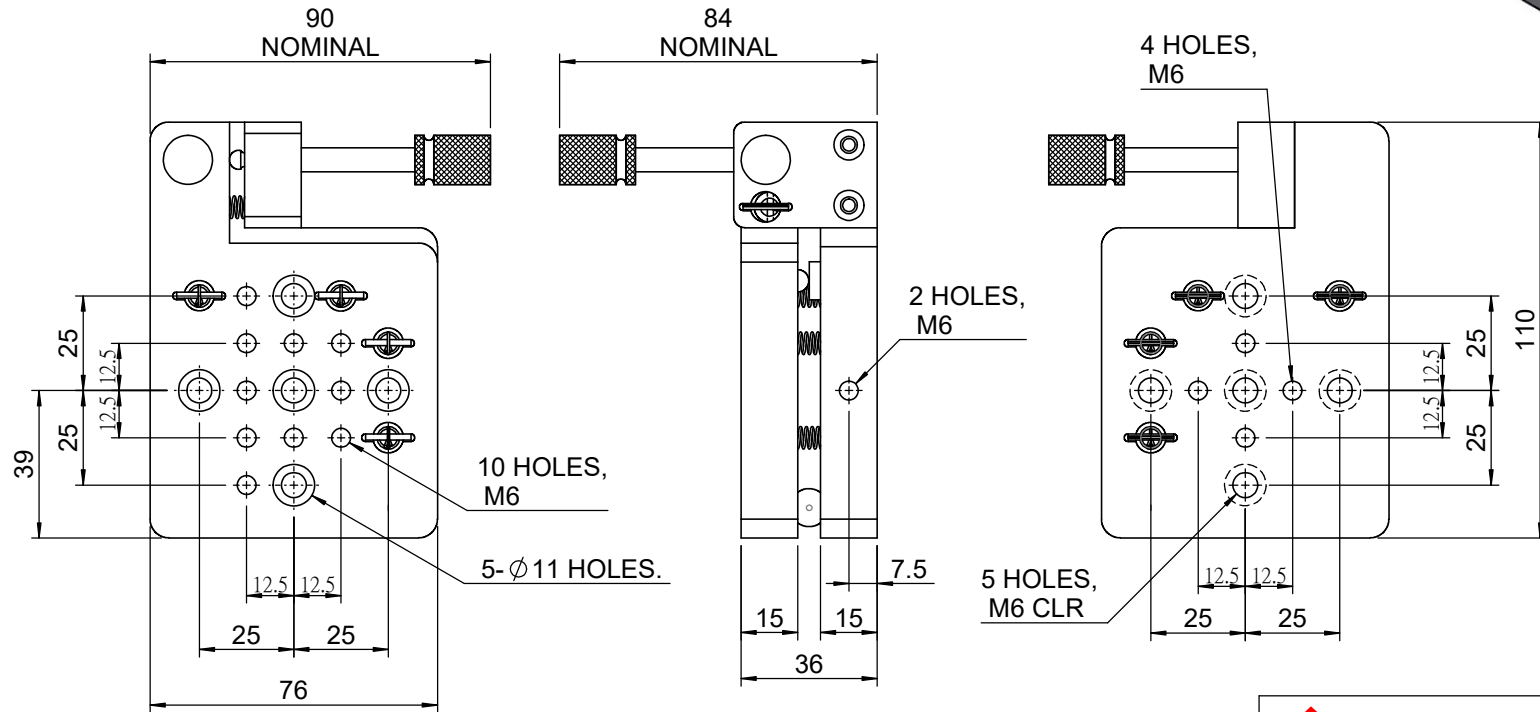

 Unice E-O Services Inc. No.5, Andong Rd., Chung Li District, Taoyuan City 32063, Taiwan, R.O.C.			TITLE: 05TRP-1M	
			DWG. NO.	05TRP-1M
MATERIAL: N/A			SCALE: 1:2	
REV			0	