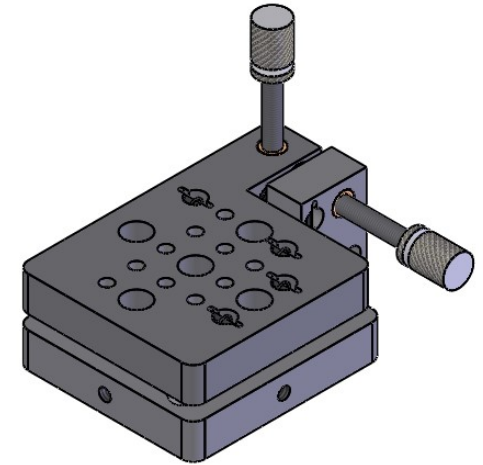

 Unice E-O Services Inc. No.5, Andong Rd., Chung Li District, Taoyuan City 32063, Taiwan, R.O.C.			TITLE:	
			05TRP-1	
			DWG. NO.	05TRP-1
			MATERIAL:	N/A
DRAWN	Miki	2013/07/04	SCALE:	1:2
ENG APPR.	Johnny	2013/07/04	REV	0