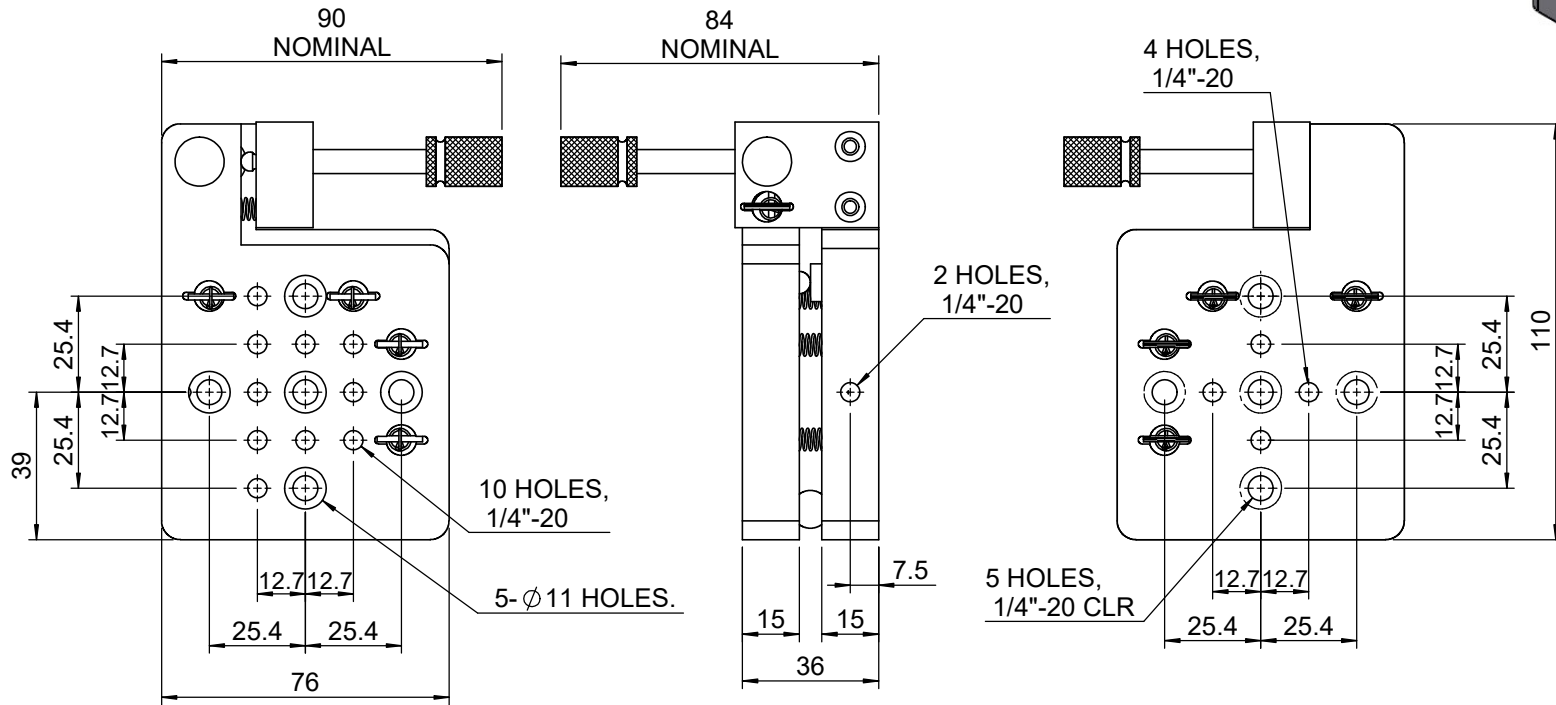

 Unice E-O Services Inc. No.5, Andong Rd., Chung Li District, Taoyuan City 32063, Taiwan, R.O.C.			TITLE:	
			05TRP-1	
			DWG. NO.	05TRP-1
			MATERIAL:	N/A
DRAWN	Miki	2013/07/04	SCALE:	1:2
ENG APPR.	Johnny	2013/07/04	REV	0