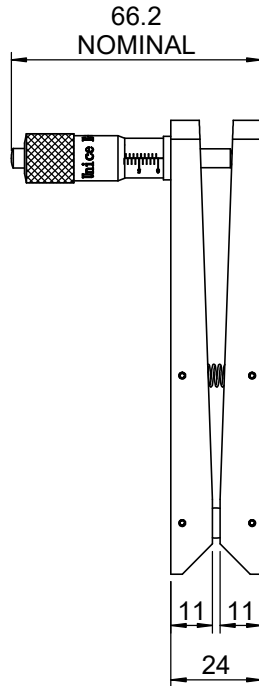

 Unice E-O Services Inc. No.5, Andong Rd., Chung Li District, Taoyuan City 32063, Taiwan, R.O.C.			TITLE:	
			05STP-1	
			DWG. NO.	05STP-1
			MATERIAL:	N/A
DRAWN	Miki	2010/12/30	SCALE:	1:2
ENG APPR.	Johnny	2010/12/30	REV	0