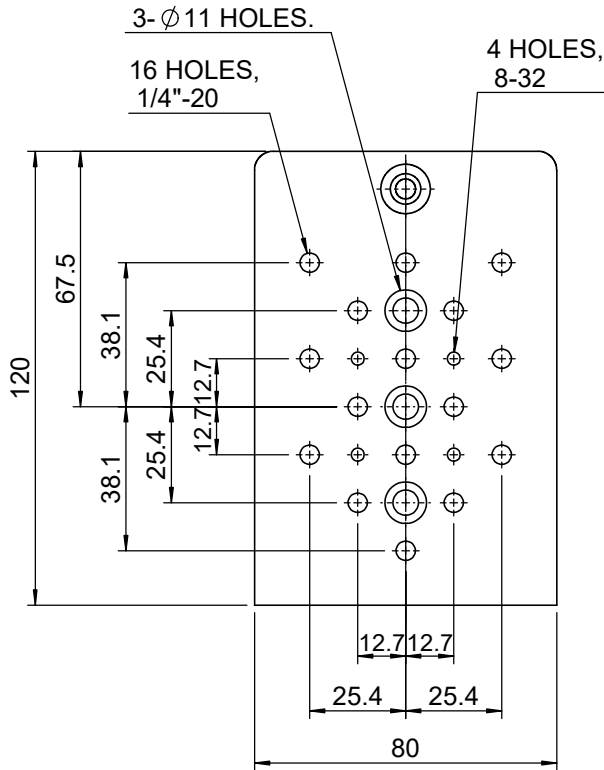

 Unice E-O Services Inc. No.5, Andong Rd., Chung Li District, Taoyuan City 32063, Taiwan, R.O.C.			TITLE:	
			05STP-1	
			DWG. NO.	05STP-1
			MATERIAL:	N/A
DRAWN	Miki	2010/12/30	SCALE:	1:2
ENG APPR.	Johnny	2010/12/30	REV	0