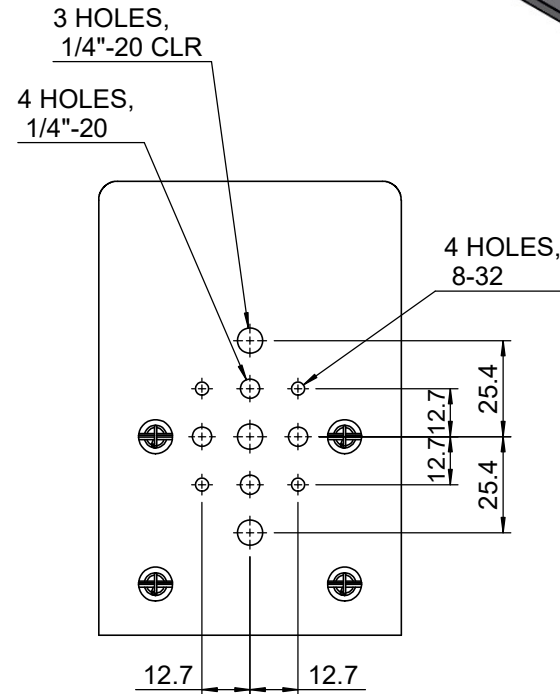

 Unice E-O Services Inc. No.5, Andong Rd., Chung Li District, Taoyuan City 32063, Taiwan, R.O.C.			TITLE:	
			05STP-1	
			DWG. NO.	05STP-1
			MATERIAL:	N/A
DRAWN	Miki	2010/12/30	SCALE:	1:2
ENG APPR.	Johnny	2010/12/30	REV	0