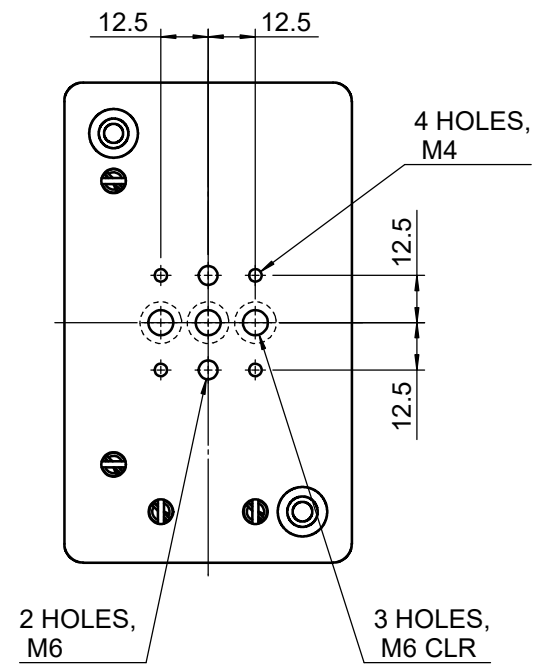

 Unice E-O Services Inc. No.5, Andong Rd., Chung Li District, Taoyuan City 32063, Taiwan, R.O.C.			TITLE:	
			05OTP-3M	
			DWG. NO.	05OTP-3M
			MATERIAL:	N/A
DRAWN	Miki	2010/12/30	SCALE:	1:2
ENG APPR.	Johnny	2010/12/30	REV	0