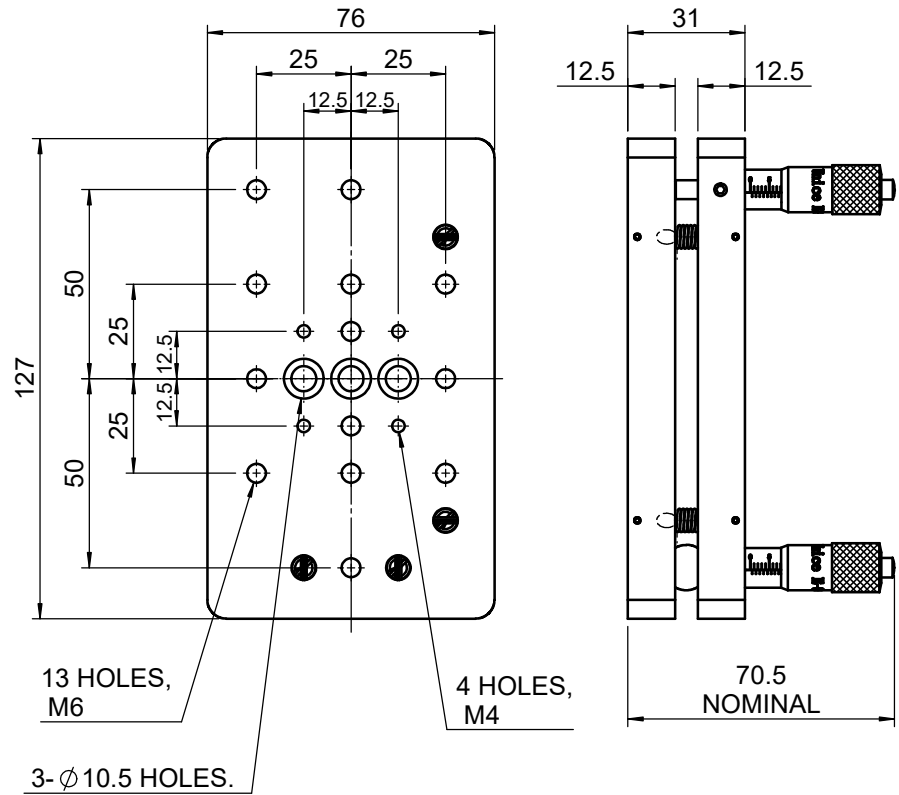

 Unice E-O Services Inc. No.5, Andong Rd., Chung Li District, Taoyuan City 32063, Taiwan, R.O.C.			TITLE:	
			05OTP-3M	
			DWG. NO.	05OTP-3M
			MATERIAL:	N/A
DRAWN	Miki	2010/12/30	SCALE:	1:2
ENG APPR.	Johnny	2010/12/30	REV	0