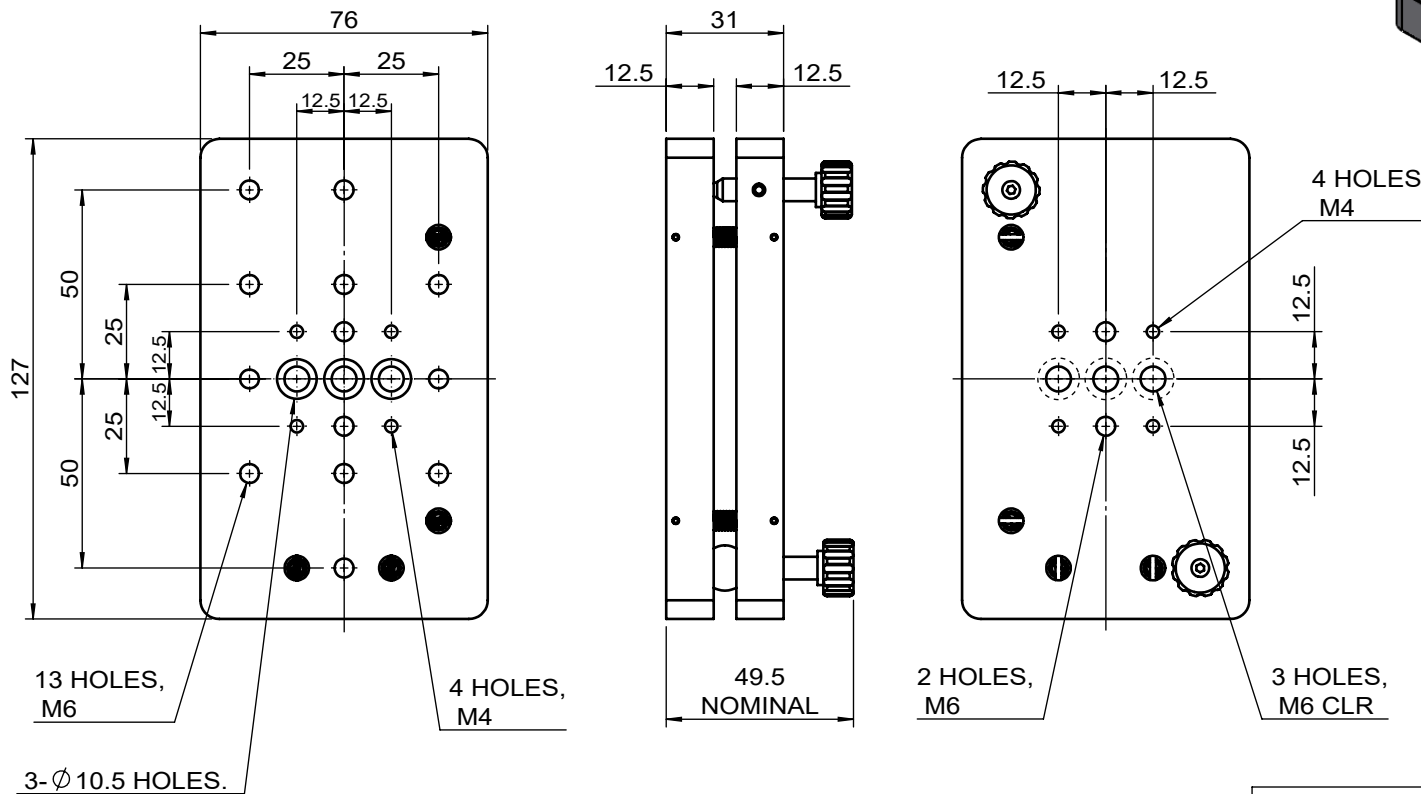

 Unice E-O Services Inc. No.5, Andong Rd., Chung Li District, Taoyuan City 32063, Taiwan, R.O.C.			TITLE:	
			05OTP-1M	
			DWG. NO.	05OTP-1M
			MATERIAL:	N/A
DRAWN	John	2023/09/04	SCALE:	1:2
ENG APPR.	Johnny	2023/09/04	REV	0