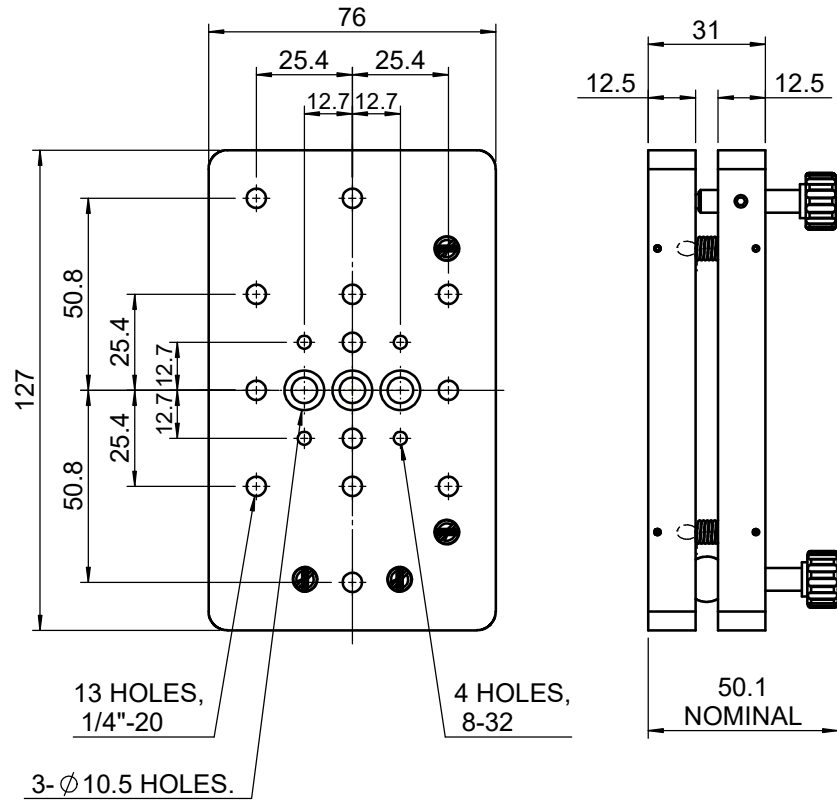

 Unice E-O Services Inc. No.5, Andong Rd., Chung Li District, Taoyuan City 32063, Taiwan, R.O.C.			TITLE: 05OTP-1	
			DWG. NO.	05OTP-1
MATERIAL:			N/A	
DRAWN	Miki	2010/12/30	SCALE:	1:2
ENG APPR.	Johnny	2010/12/30	REV	0