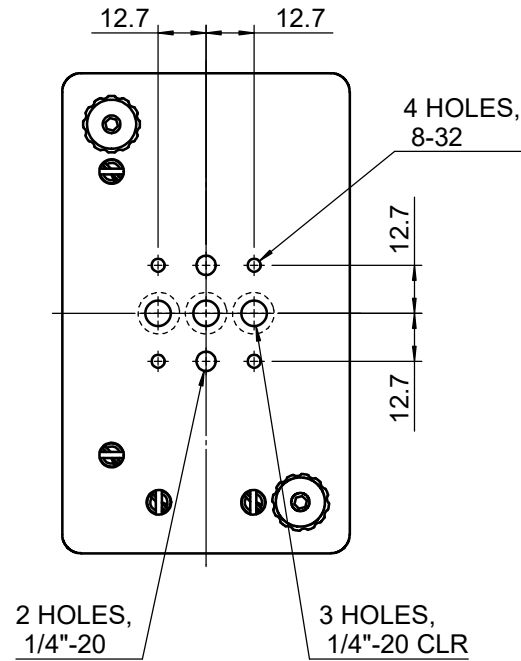

 Unice E-O Services Inc. No.5, Andong Rd., Chung Li District, Taoyuan City 32063, Taiwan, R.O.C.			TITLE: 05OTP-1	
			DWG. NO.	05OTP-1
MATERIAL:			N/A	
DRAWN	Miki	2010/12/30	SCALE:	1:2
ENG APPR.	Johnny	2010/12/30	REV	0