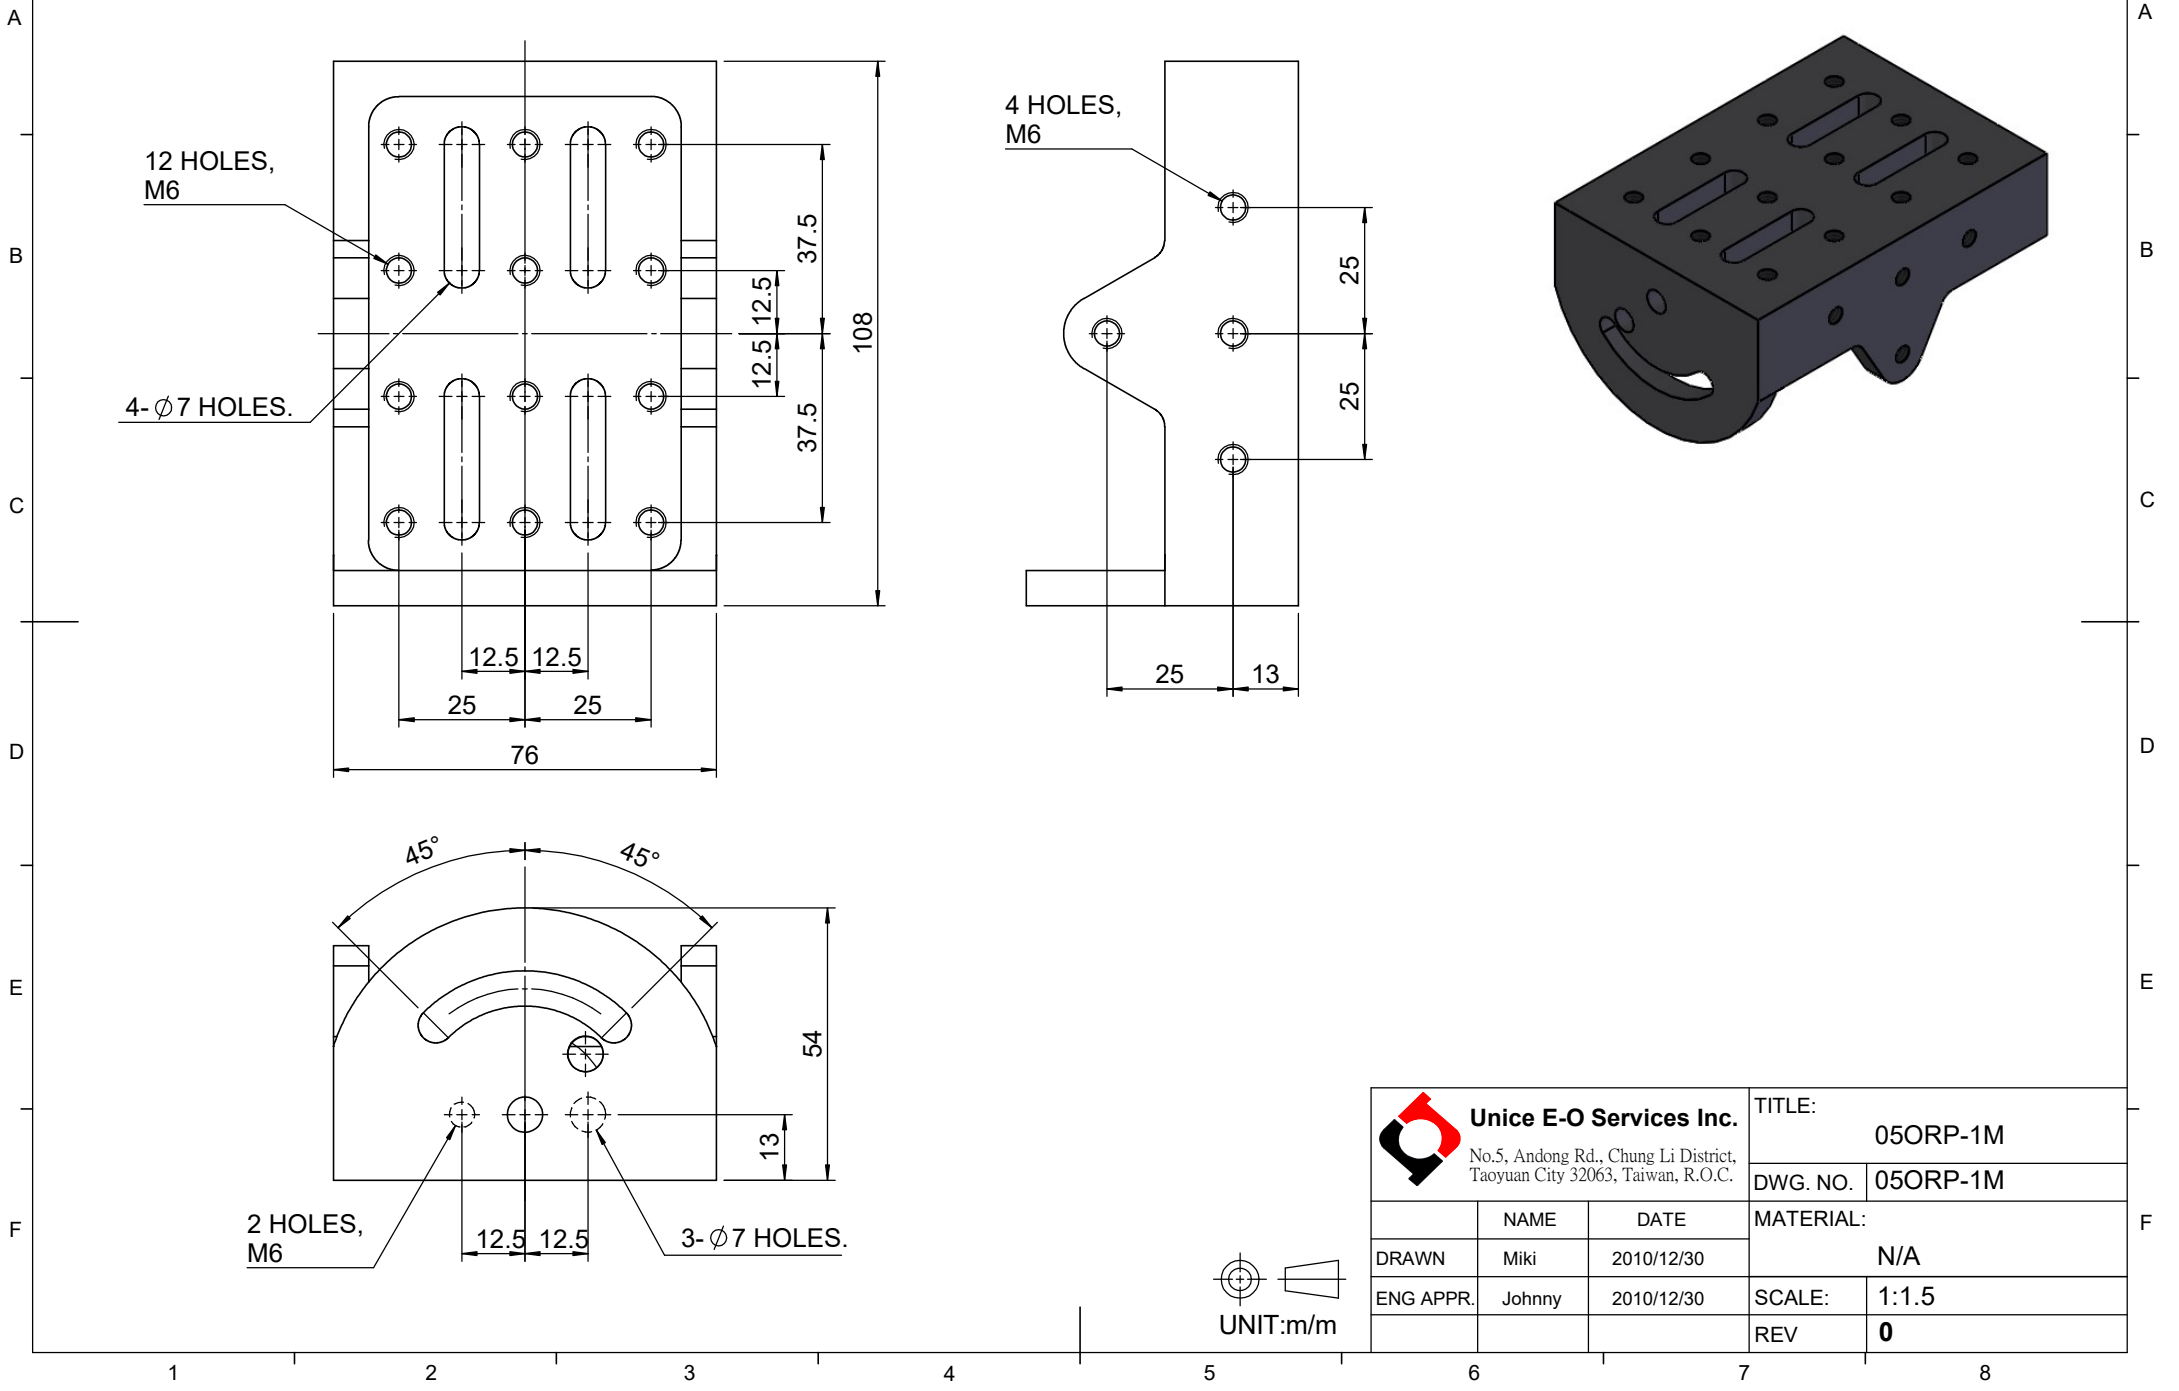

 Unice E-O Services Inc. No.5, Andong Rd., Chung Li District, Taoyuan City 32063, Taiwan, R.O.C.			TITLE: 05ORP-1M	
			DWG. NO.	05ORP-1M
MATERIAL:			N/A	
DRAWN	Miki	2010/12/30	SCALE:	1:1.5
ENG APPR.	Johnny	2010/12/30	REV	0