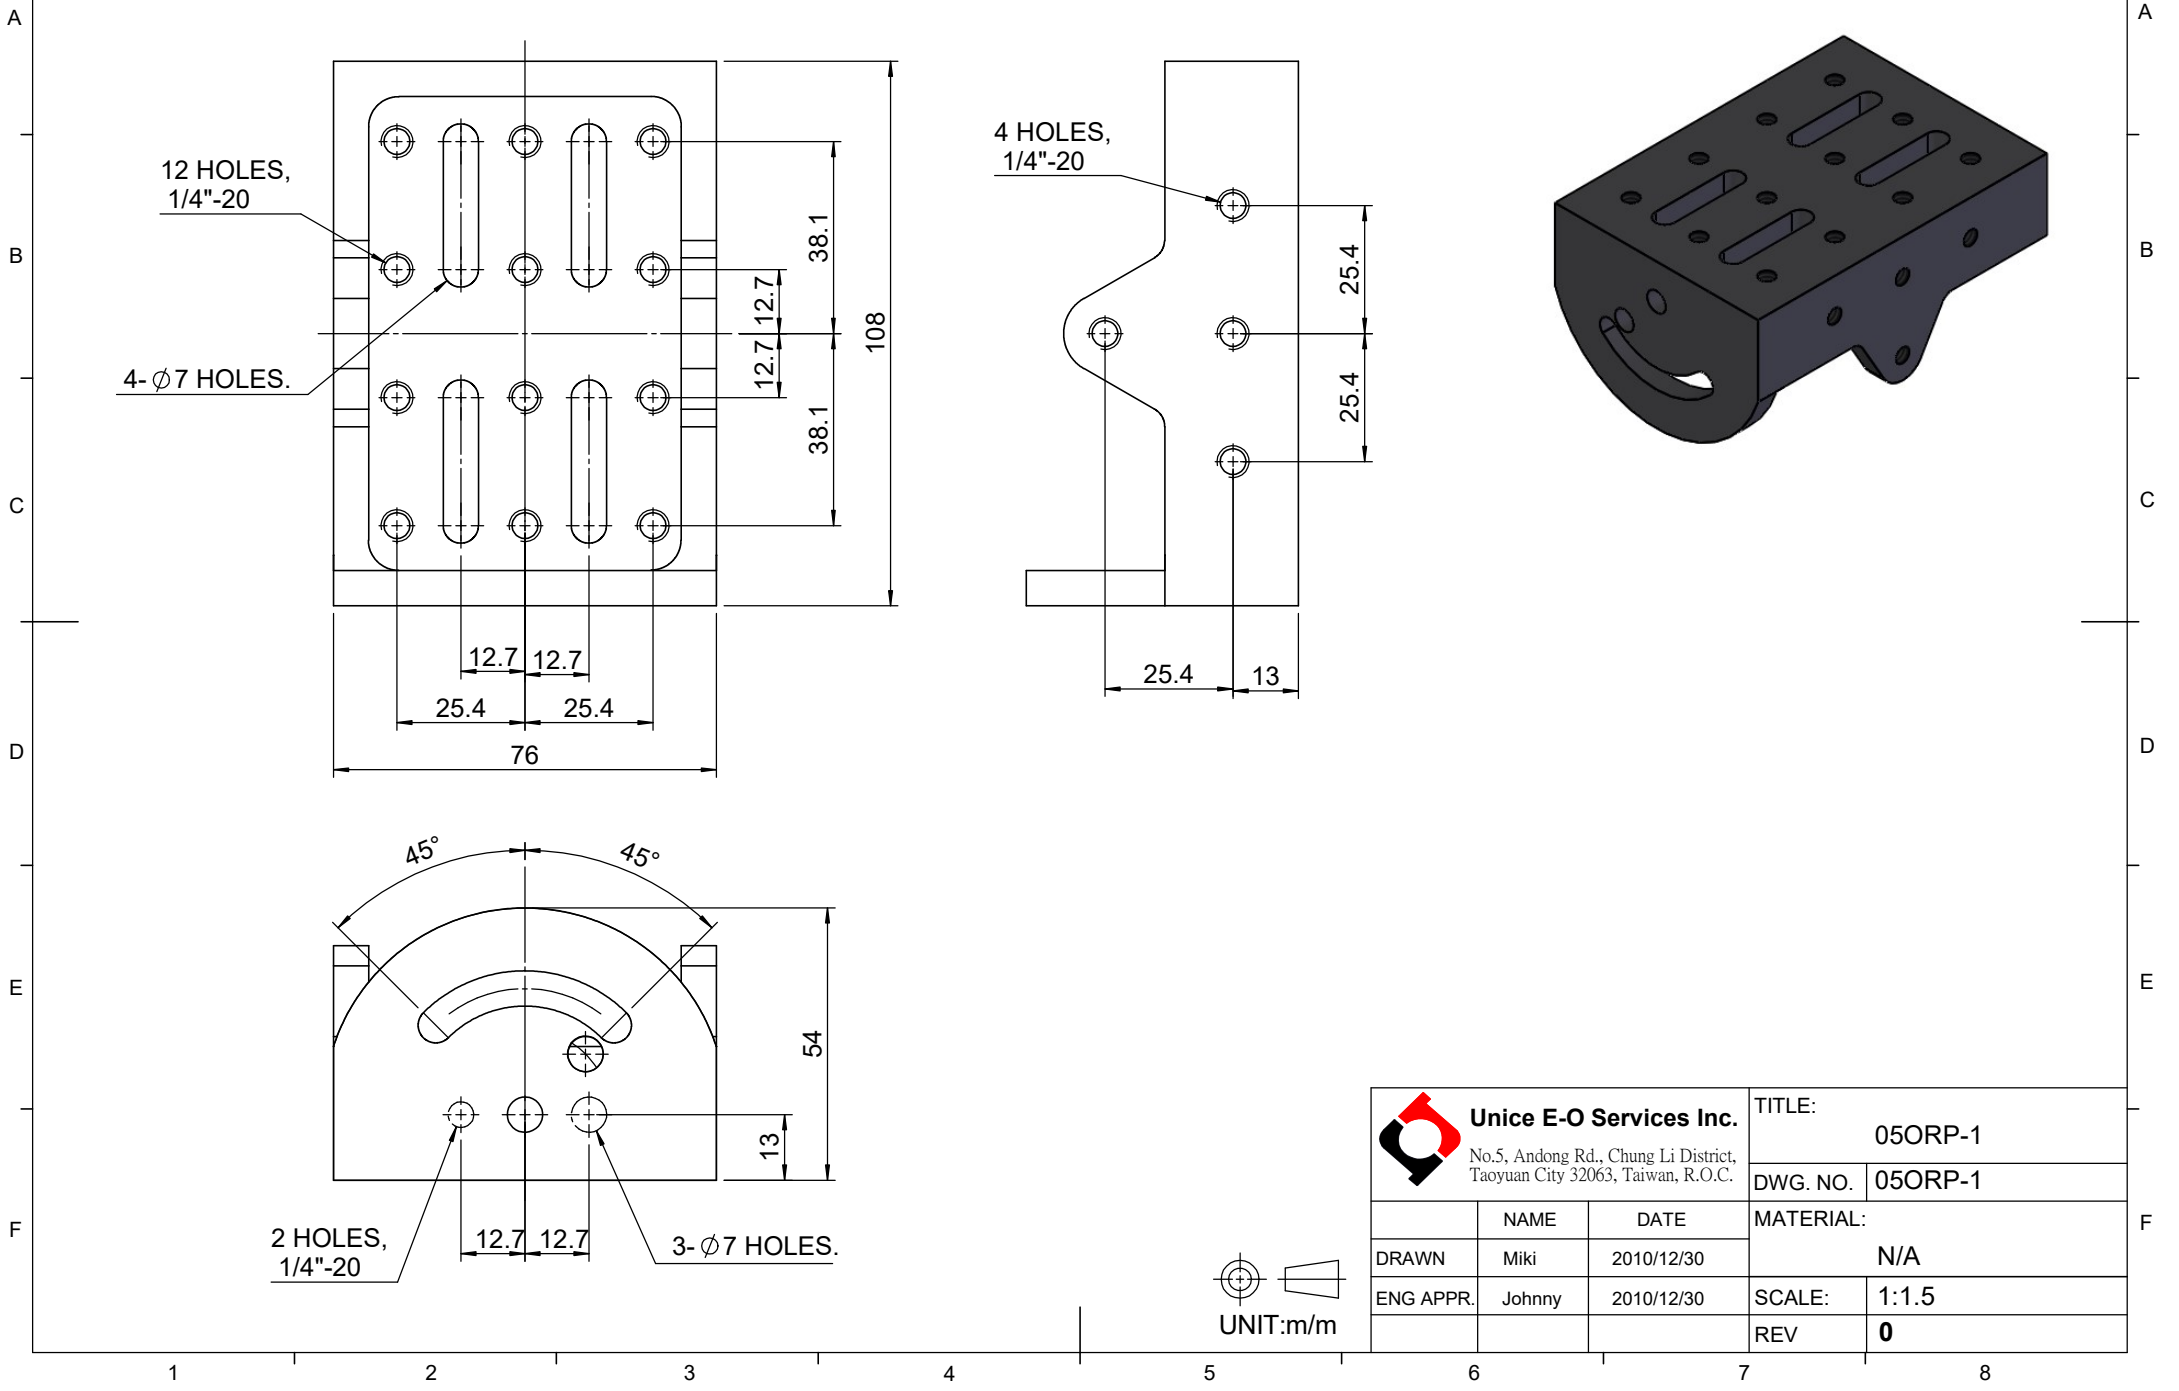

 Unice E-O Services Inc. No.5, Andong Rd., Chung Li District, Taoyuan City 32063, Taiwan, R.O.C.			TITLE: 05ORP-1	
			DWG. NO.	05ORP-1
MATERIAL:			N/A	
DRAWN	Miki	2010/12/30	SCALE:	1:1.5
ENG APPR.	Johnny	2010/12/30	REV	0