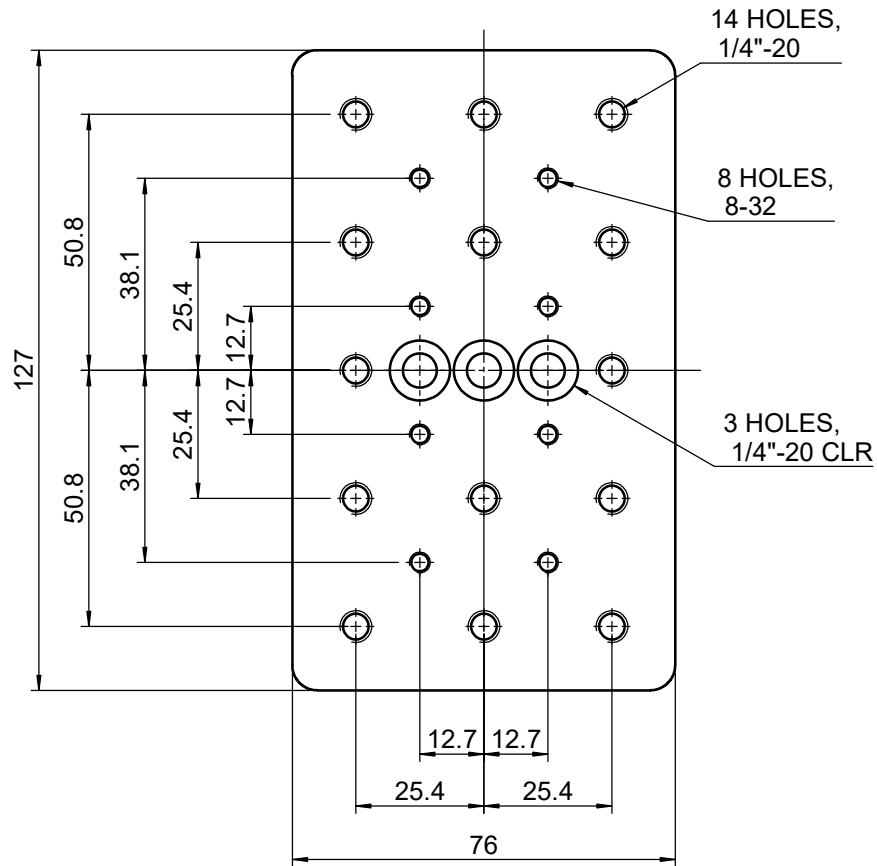

 Unice E-O Services Inc. No.5, Andong Rd., Chung Li District, Taoyuan City 32063, Taiwan, R.O.C.			TITLE: 05NTP-1	
			DWG. NO.	05NTP-1
			MATERIAL: N/A	
DRAWN	Miki	2010/12/30	SCALE: 1:1.5	
ENG APPR.	Johnny	2010/12/30	REV	0