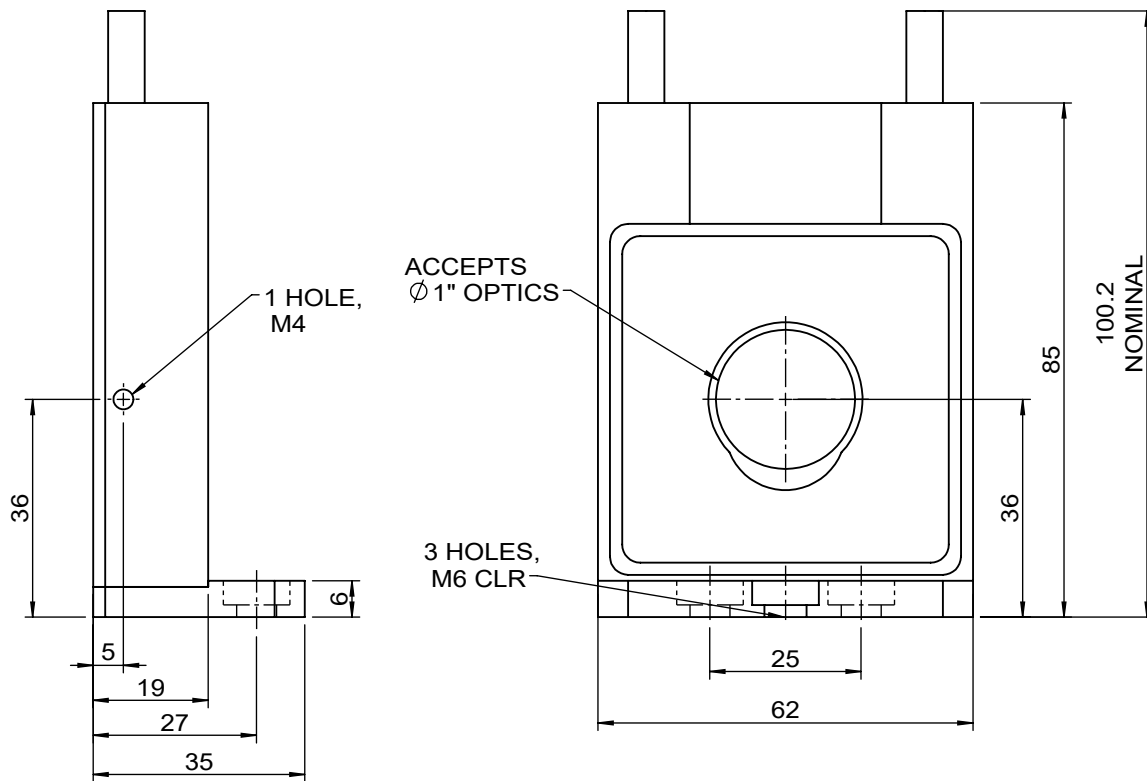

UNIT:m/m

 <b>Unice E-O Services Inc.</b> No.5, Andong Rd., Chung Li District, Taoyuan City 32063, Taiwan, R.O.C.			TITLE:	
			04VMT-1M-H	
			DWG. NO.	04VMT-1M-H
			MATERIAL:	N/A
DRAWN	John	2023/5/2	SCALE:	0.8:1
ENG APPR.	Johnny	2023/5/2	REV	0