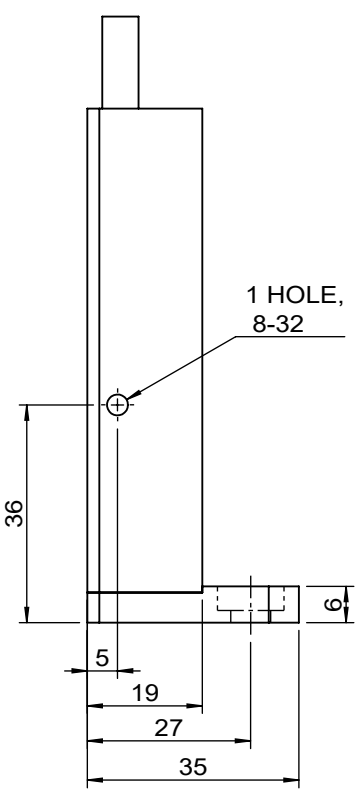

 Unice E-O Services Inc. No.5, Andong Rd., Chung Li District, Taoyuan City 32063, Taiwan, R.O.C.			TITLE:	
			04VMT-1-H	
			DWG. NO.	04VMT-1-H
			MATERIAL:	N/A
DRAWN	John	2023/5/2	SCALE:	0.8:1
ENG APPR.	Johnny	2023/5/2	REV	0