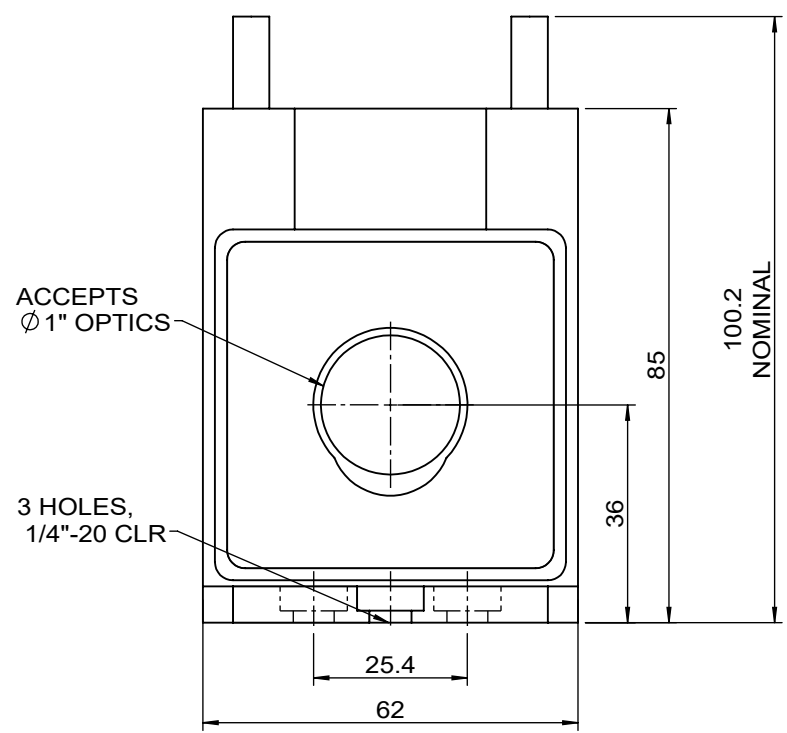

 Unice E-O Services Inc. No.5, Andong Rd., Chung Li District, Taoyuan City 32063, Taiwan, R.O.C.			TITLE:	
			04VMT-1-H	
			DWG. NO.	04VMT-1-H
			MATERIAL:	N/A
DRAWN	John	2023/5/2	SCALE:	0.8:1
ENG APPR.	Johnny	2023/5/2	REV	0