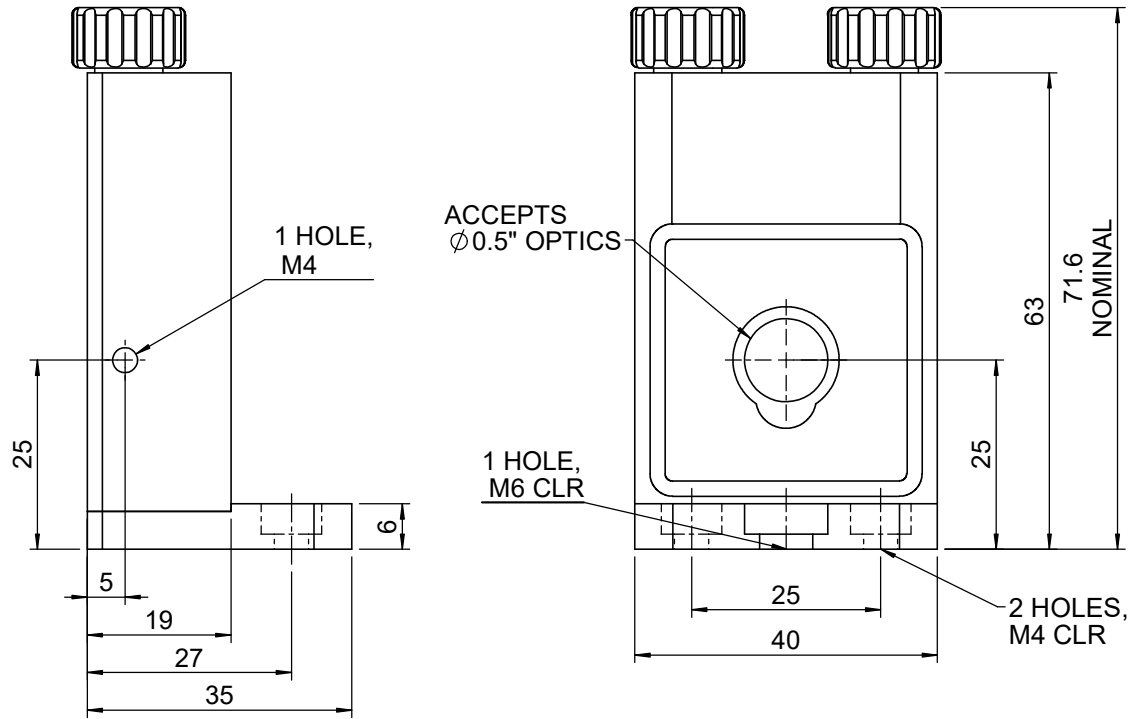

 Unice E-O Services Inc. No.5, Andong Rd., Chung Li District, Taoyuan City 32063, Taiwan, R.O.C.			TITLE:	
			04VMT-0.5M	
			DWG. NO.	04VMT-0.5M
			MATERIAL:	N/A
DRAWN	Yuhan	2016/4/18	SCALE:	1:1
ENG APPR.	Johnny	2016/4/18	REV	0