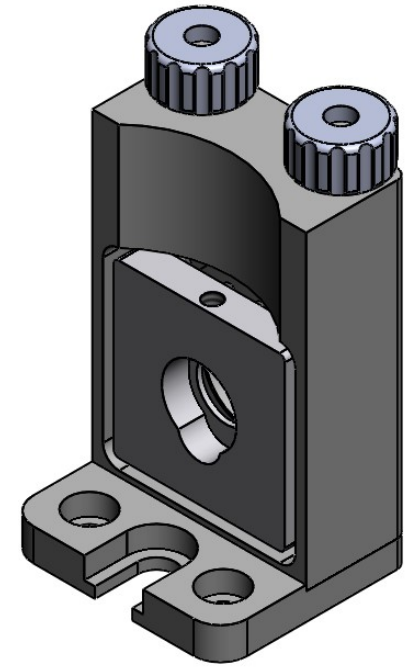

 Unice E-O Services Inc. No.5, Andong Rd., Chung Li District, Taoyuan City 32063, Taiwan, R.O.C.			TITLE:	
			04VMT-0.5M	
			DWG. NO.	04VMT-0.5M
			MATERIAL:	N/A
DRAWN	Yuhan	2016/4/18	SCALE:	1:1
ENG APPR.	Johnny	2016/4/18	REV	0