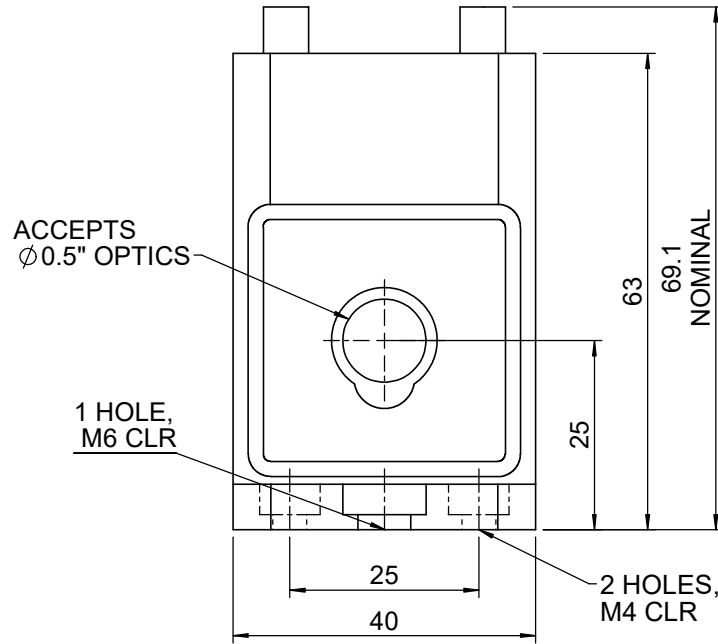

 Unice E-O Services Inc. No.5, Andong Rd., Chung Li District, Taoyuan City 32063, Taiwan, R.O.C.			TITLE:	
			04VMT-0.5M-H	
			DWG. NO.	04VMT-0.5M-H
			MATERIAL:	N/A
DRAWN	Yuhan	2016/4/18	SCALE:	1:1
ENG APPR.	Johnny	2016/4/18	REV	0