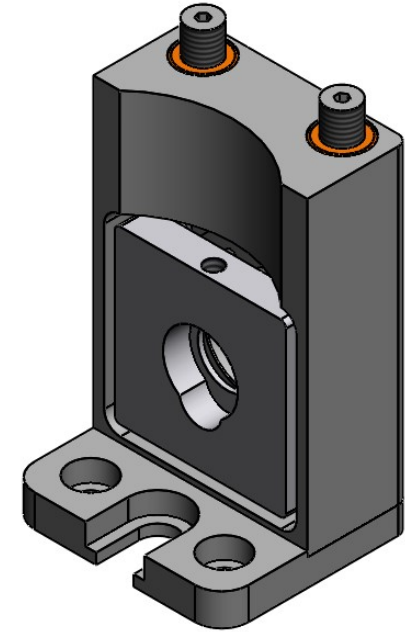

 Unice E-O Services Inc. No.5, Andong Rd., Chung Li District, Taoyuan City 32063, Taiwan, R.O.C.			TITLE:	
			04VMT-0.5M-H	
			DWG. NO.	04VMT-0.5M-H
			MATERIAL:	N/A
DRAWN	Yuhan	2016/4/18	SCALE:	1:1
ENG APPR.	Johnny	2016/4/18	REV	0