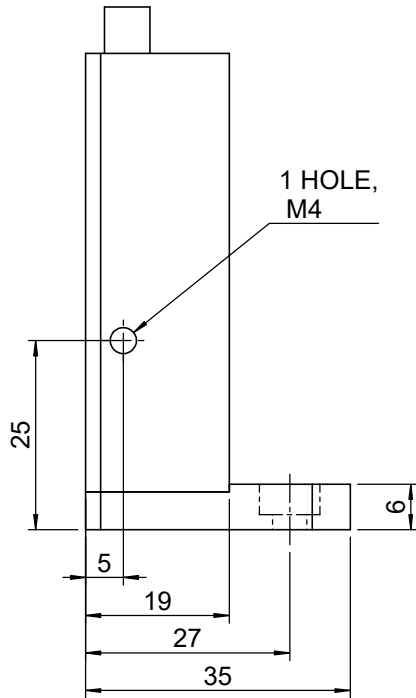

 Unice E-O Services Inc. No.5, Andong Rd., Chung Li District, Taoyuan City 32063, Taiwan, R.O.C.			TITLE:	
			04VMT-0.5M-H	
			DWG. NO.	04VMT-0.5M-H
			MATERIAL:	N/A
DRAWN	Yuhan	2016/4/18	SCALE:	1:1
ENG APPR.	Johnny	2016/4/18	REV	0