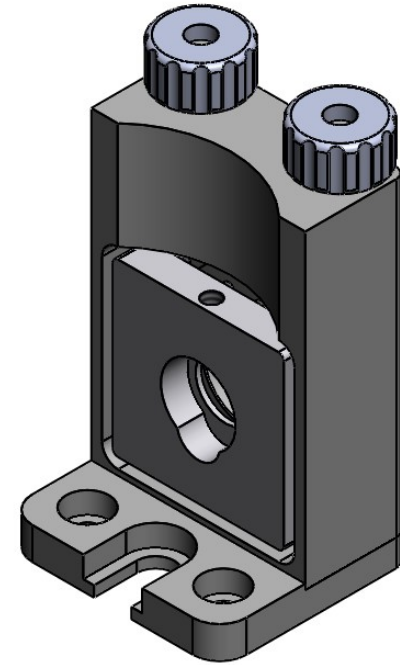

 Unice E-O Services Inc. No.5, Andong Rd., Chung Li District, Taoyuan City 32063, Taiwan, R.O.C.			TITLE:	
			04VMT-0.5	
			DWG. NO.	04VMT-0.5
			MATERIAL:	N/A
DRAWN	Yuhan	2016/4/18	SCALE:	1:1
ENG APPR.	Johnny	2016/4/18	REV	0