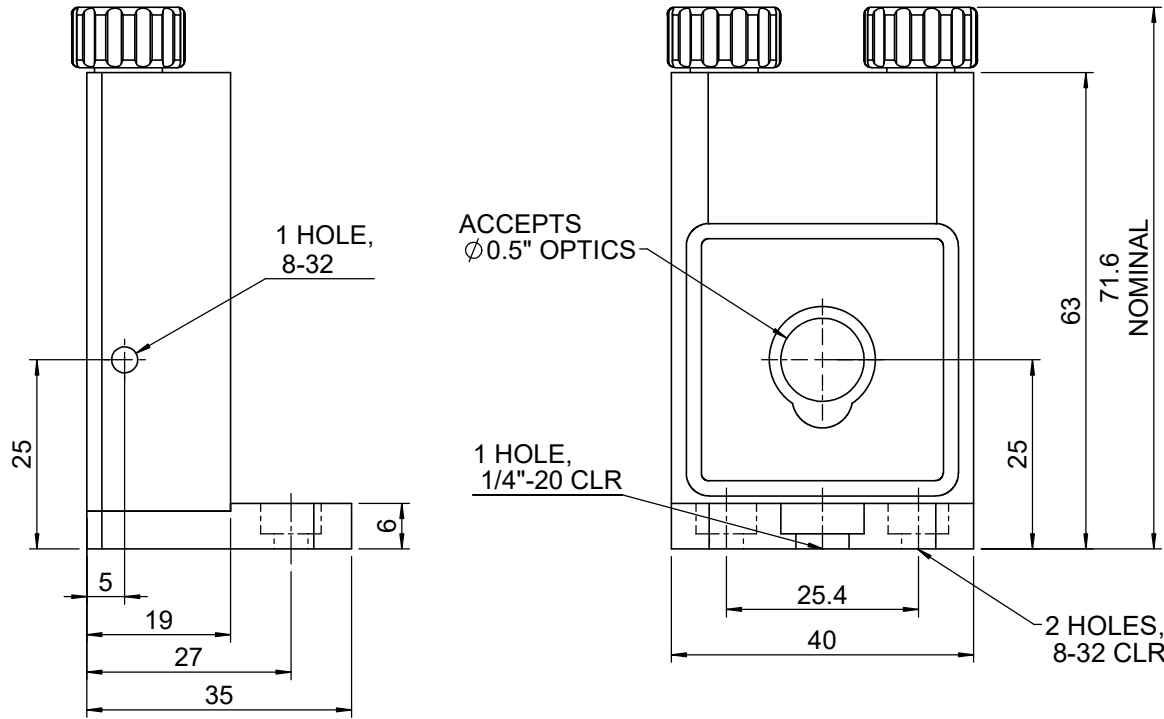

 Unice E-O Services Inc. No.5, Andong Rd., Chung Li District, Taoyuan City 32063, Taiwan, R.O.C.			TITLE:	
			04VMT-0.5	
			DWG. NO.	04VMT-0.5
			MATERIAL:	N/A
DRAWN	Yuhan	2016/4/18	SCALE:	1:1
ENG APPR.	Johnny	2016/4/18	REV	0