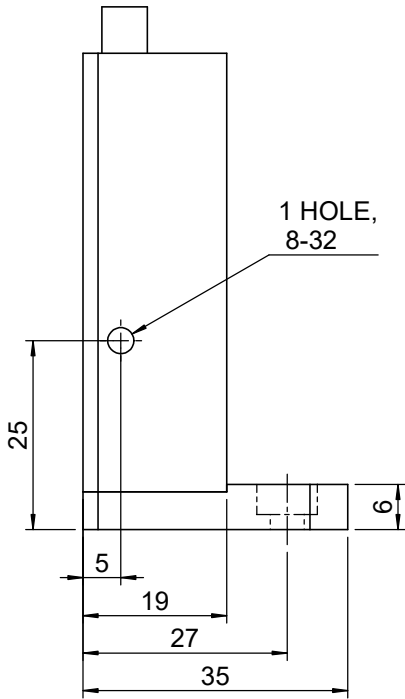

UNIT:m/m

 Unice E-O Services Inc. No.5, Andong Rd., Chung Li District, Taoyuan City 32063, Taiwan, R.O.C.			TITLE:	
			04VMT-0.5-H	
			DWG. NO.	04VMT-0.5-H
			MATERIAL:	N/A
DRAWN	Yuhan	2016/4/18	SCALE:	1:1
ENG APPR.	Johnny	2016/4/18	REV	0