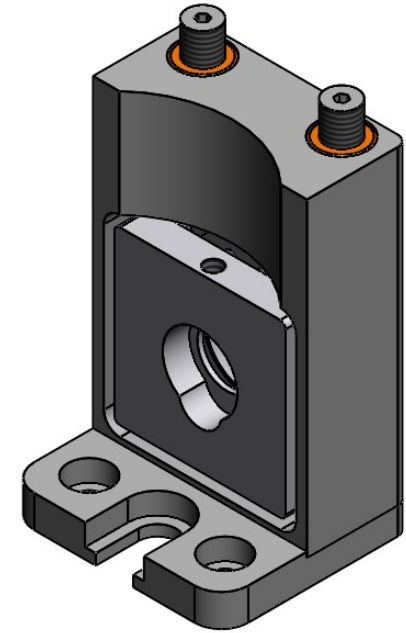

UNIT:m/m

 Unice E-O Services Inc. No.5, Andong Rd., Chung Li District, Taoyuan City 32063, Taiwan, R.O.C.			TITLE:	
			04VMT-0.5-H	
			DWG. NO.	04VMT-0.5-H
			MATERIAL:	N/A
DRAWN	Yuhan	2016/4/18	SCALE:	1:1
ENG APPR.	Johnny	2016/4/18	REV	0