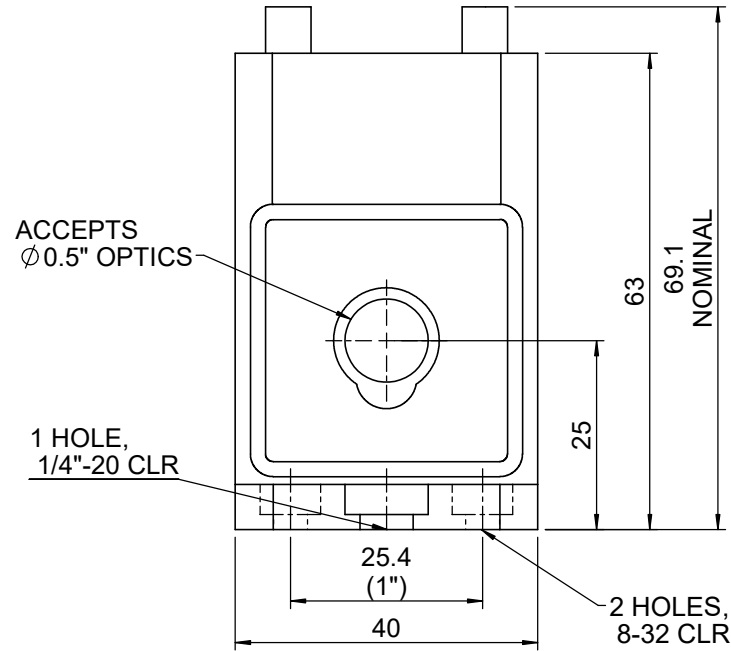

UNIT:m/m

 Unice E-O Services Inc. No.5, Andong Rd., Chung Li District, Taoyuan City 32063, Taiwan, R.O.C.			TITLE:	
			04VMT-0.5-H	
			DWG. NO.	04VMT-0.5-H
			MATERIAL:	N/A
DRAWN	Yuhan	2016/4/18	SCALE:	1:1
ENG APPR.	Johnny	2016/4/18	REV	0