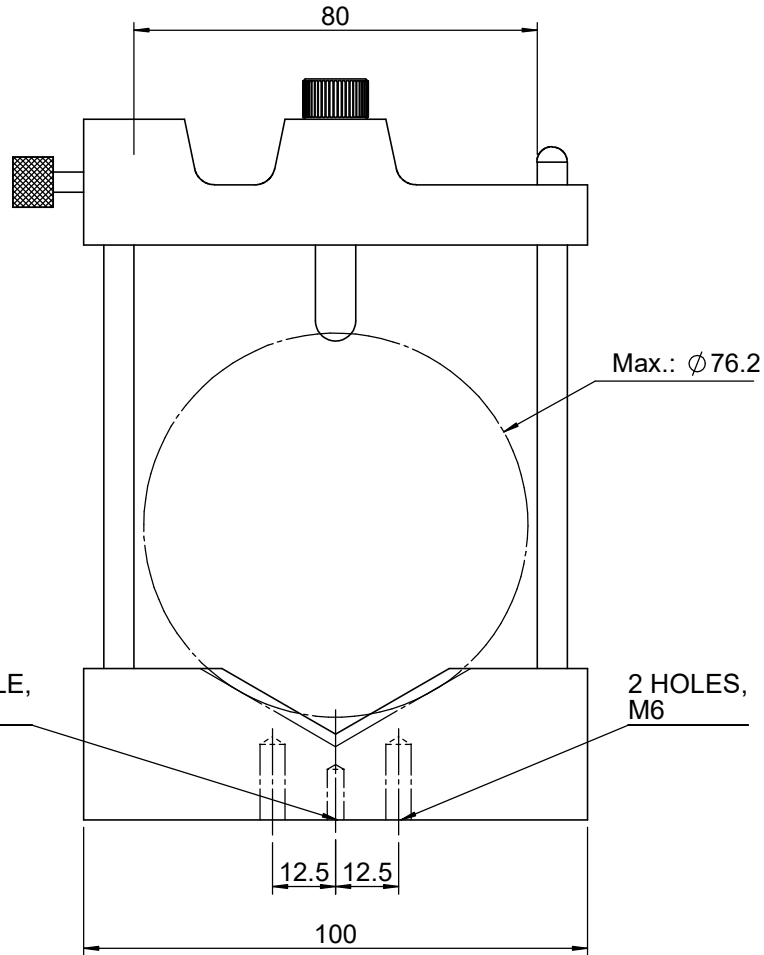

UNIT:m/m

 Unice E-O Services Inc. No.5, Andong Rd., Chung Li District, Taoyuan City 32063, Taiwan, R.O.C.			TITLE:	
			04VLH-3M	
			DWG. NO.	04VLH-3M
			MATERIAL:	N/A
DRAWN	Yuhan	2016/12/20	SCALE:	1:1.5
ENG APPR.	Johnny	2016/12/20	REV	0