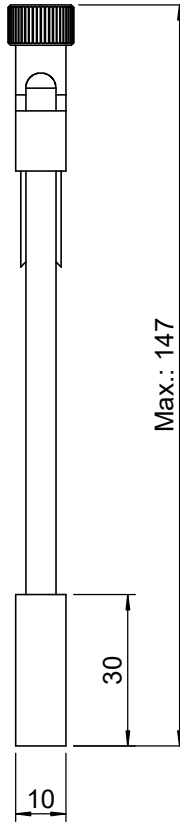

UNIT:m/m

 Unice E-O Services Inc. No.5, Andong Rd., Chung Li District, Taoyuan City 32063, Taiwan, R.O.C.			TITLE:	
			04VLH-3M	
			DWG. NO.	04VLH-3M
			MATERIAL:	N/A
DRAWN	Yuhan	2016/12/20	SCALE:	1:1.5
ENG APPR.	Johnny	2016/12/20	REV	0