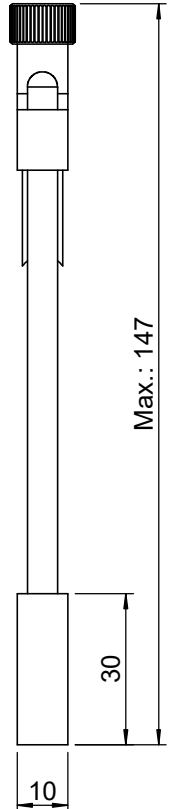

UNIT:m/m

 Unice E-O Services Inc. No.5, Andong Rd., Chung Li District, Taoyuan City 32063, Taiwan, R.O.C.			TITLE:	
			04VLH-3	
			DWG. NO.	04VLH-3
			MATERIAL:	N/A
DRAWN	Yuhan	2016/12/20	SCALE:	1:1.5
ENG APPR.	Johnny	2016/12/20	REV	0