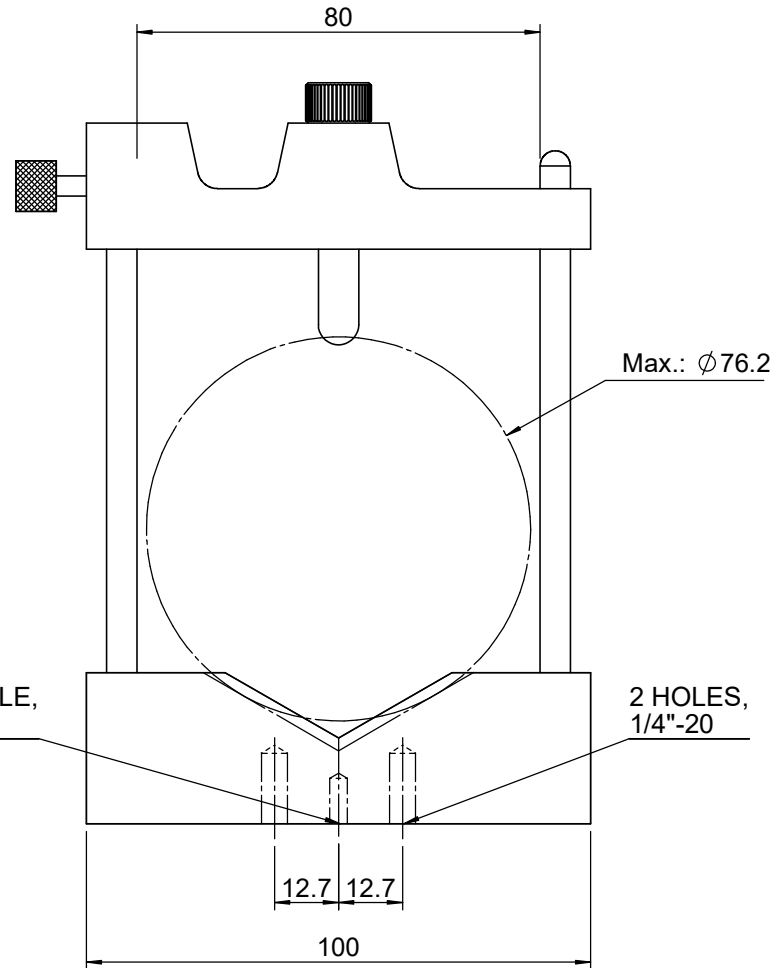

UNIT:m/m

 Unice E-O Services Inc. No.5, Andong Rd., Chung Li District, Taoyuan City 32063, Taiwan, R.O.C.			TITLE:	
			04VLH-3	
			DWG. NO.	04VLH-3
			MATERIAL:	N/A
DRAWN	Yuhan	2016/12/20	SCALE:	1:1.5
ENG APPR.	Johnny	2016/12/20	REV	0