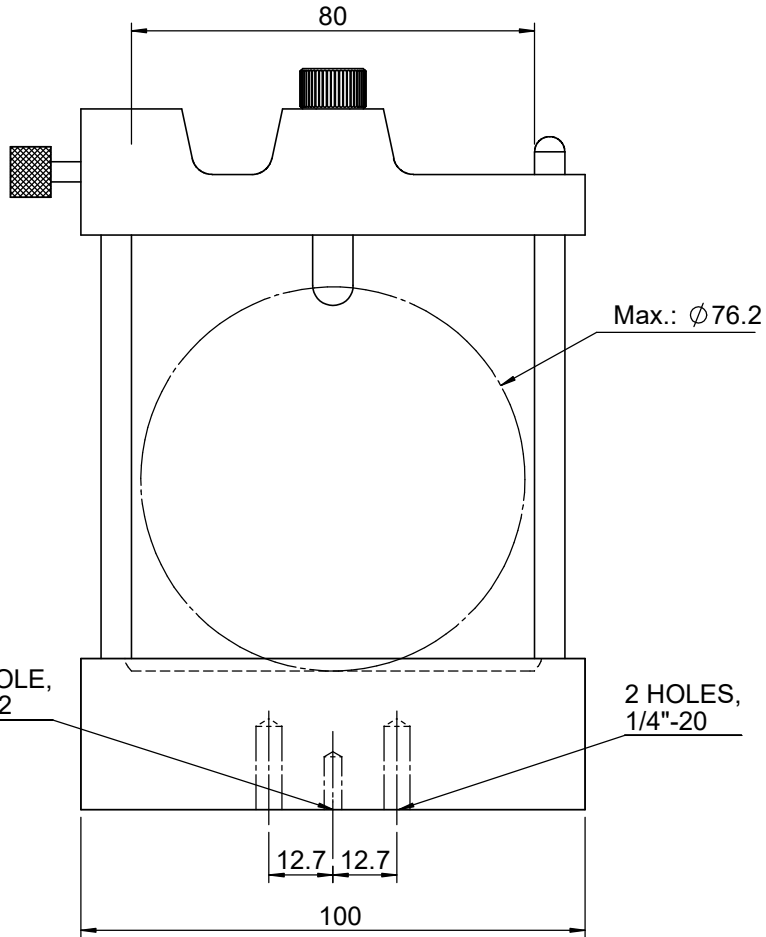

 Unice E-O Services Inc. No.5, Andong Rd., Chung Li District, Taoyuan City 32063, Taiwan, R.O.C.			TITLE:	
			04VLH-2	
			DWG. NO.	04VLH-2
			MATERIAL:	N/A
DRAWN	Yuhan	2016/12/20	SCALE:	1:1.5
ENG APPR.	Johnny	2016/12/20	REV	0