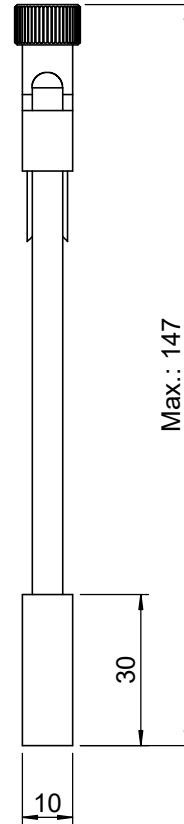

 Unice E-O Services Inc. No.5, Andong Rd., Chung Li District, Taoyuan City 32063, Taiwan, R.O.C.			TITLE:	
			04VLH-2	
			DWG. NO.	04VLH-2
			MATERIAL:	N/A
DRAWN	Yuhan	2016/12/20	SCALE:	1:1.5
ENG APPR.	Johnny	2016/12/20	REV	0