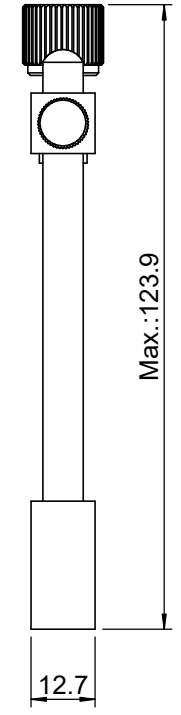

UNIT:m/m

 Unice E-O Services Inc. No.5, Andong Rd., Chung Li District, Taoyuan City 32063, Taiwan, R.O.C.			TITLE: 04VFH-2M	
			DWG. NO.	04VFH-2M
			MATERIAL: N/A	
DRAWN	Yuhan	2016/12/21	SCALE:	1:1.5
ENG APPR.	Johnny	2016/12/21	REV	0