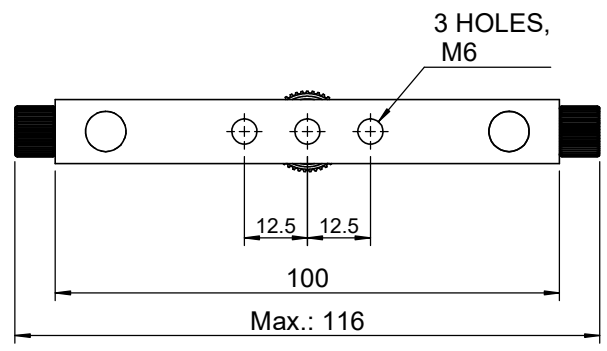

UNIT:m/m

 Unice E-O Services Inc. No.5, Andong Rd., Chung Li District, Taoyuan City 32063, Taiwan, R.O.C.			TITLE: 04VFH-2M	
			DWG. NO.	04VFH-2M
			MATERIAL: N/A	
DRAWN	Yuhan	2016/12/21	SCALE:	1:1.5
ENG APPR.	Johnny	2016/12/21	REV	0