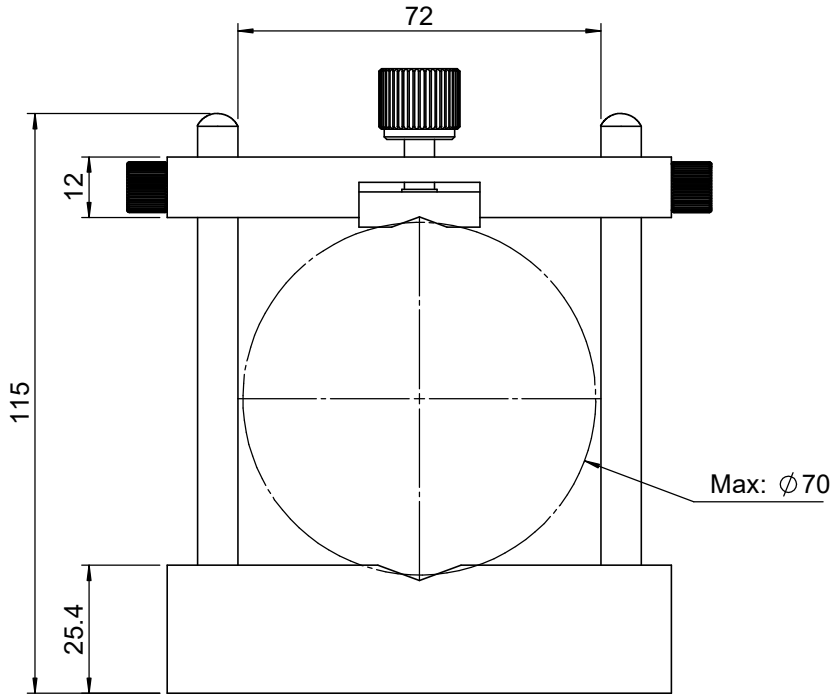

UNIT:m/m

 Unice E-O Services Inc. No.5, Andong Rd., Chung Li District, Taoyuan City 32063, Taiwan, R.O.C.			TITLE: 04VFH-2M	
			DWG. NO.	04VFH-2M
			MATERIAL: N/A	
DRAWN	Yuhan	2016/12/21	SCALE:	1:1.5
ENG APPR.	Johnny	2016/12/21	REV	0