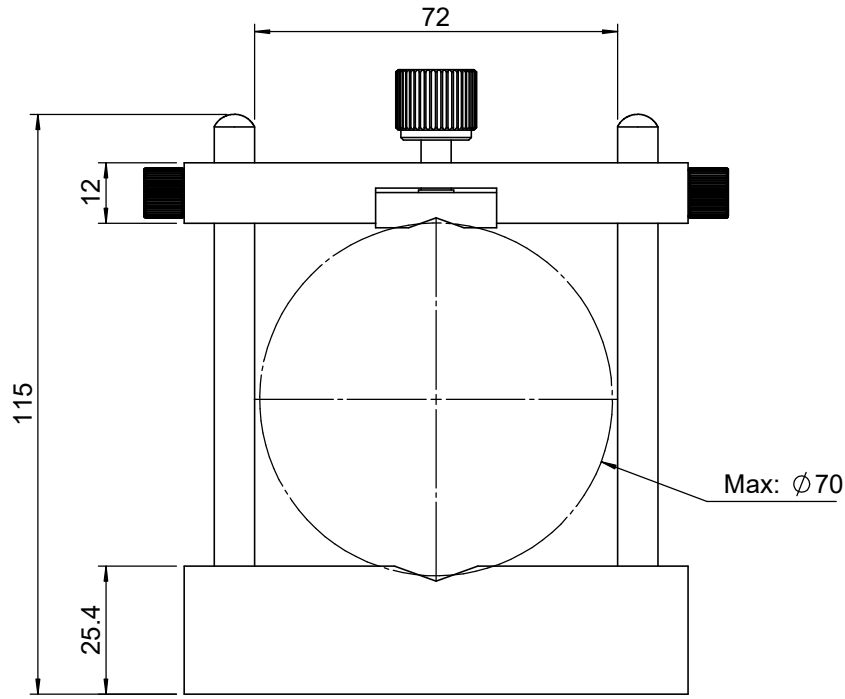

 Unice E-O Services Inc. No.5, Andong Rd., Chung Li District, Taoyuan City 32063, Taiwan, R.O.C.			TITLE:	
			04VFH-2	
			DWG. NO.	04VFH-2
			MATERIAL:	N/A
DRAWN	Yuhan	2016/12/21	SCALE:	1:1.5
ENG APPR.	Johnny	2016/12/21	REV	0