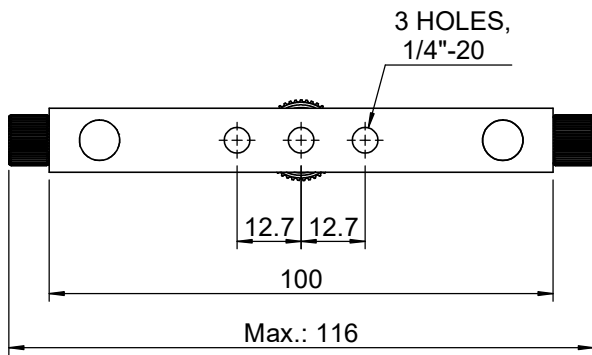

 Unice E-O Services Inc. No.5, Andong Rd., Chung Li District, Taoyuan City 32063, Taiwan, R.O.C.			TITLE:	
			04VFH-2	
			DWG. NO.	04VFH-2
			MATERIAL:	N/A
DRAWN	Yuhan	2016/12/21	SCALE:	1:1.5
ENG APPR.	Johnny	2016/12/21	REV	0