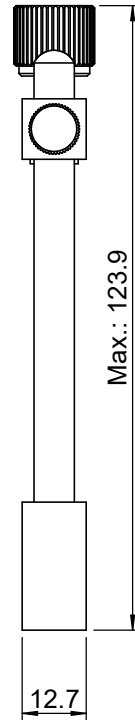

 Unice E-O Services Inc. No.5, Andong Rd., Chung Li District, Taoyuan City 32063, Taiwan, R.O.C.			TITLE:	
			04VFH-2	
			DWG. NO.	04VFH-2
			MATERIAL:	N/A
DRAWN	Yuhan	2016/12/21	SCALE:	1:1.5
ENG APPR.	Johnny	2016/12/21	REV	0