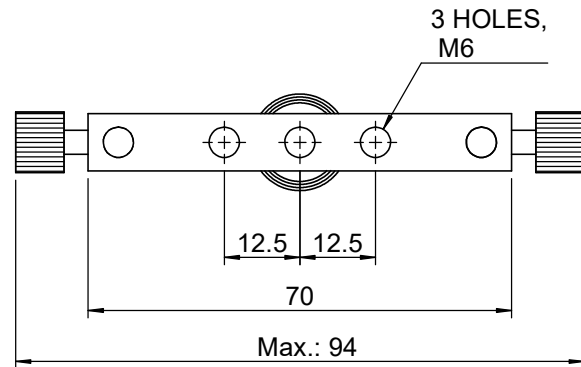

 Unice E-O Services Inc. No.5, Andong Rd., Chung Li District, Taoyuan City 32063, Taiwan, R.O.C.			TITLE:	
			04VFH-1M	
			DWG. NO.	04VFH-1M
			MATERIAL:	N/A
DRAWN	Yuhan	2016/12/21	SCALE:	0.8:1
ENG APPR.	Johnny	2016/12/21	REV	0