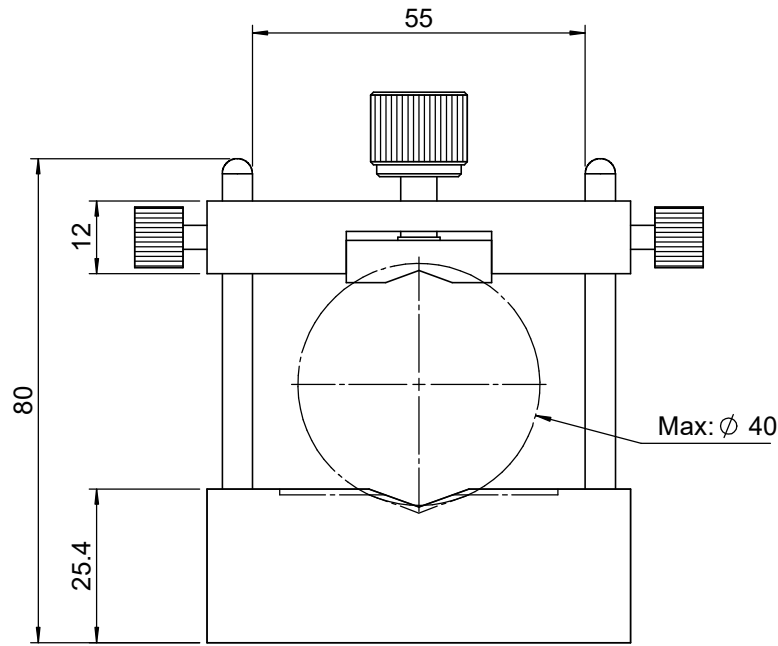

 Unice E-O Services Inc. No.5, Andong Rd., Chung Li District, Taoyuan City 32063, Taiwan, R.O.C.			TITLE:	
			04VFH-1M	
			DWG. NO.	04VFH-1M
			MATERIAL:	N/A
DRAWN	Yuhan	2016/12/21	SCALE:	0.8:1
ENG APPR.	Johnny	2016/12/21	REV	0