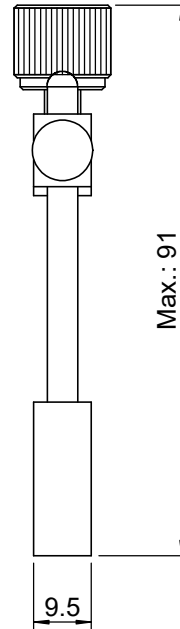

 Unice E-O Services Inc. No.5, Andong Rd., Chung Li District, Taoyuan City 32063, Taiwan, R.O.C.			TITLE:	
			04VFH-1M	
			DWG. NO.	04VFH-1M
			MATERIAL:	N/A
DRAWN	Yuhan	2016/12/21	SCALE:	0.8:1
ENG APPR.	Johnny	2016/12/21	REV	0